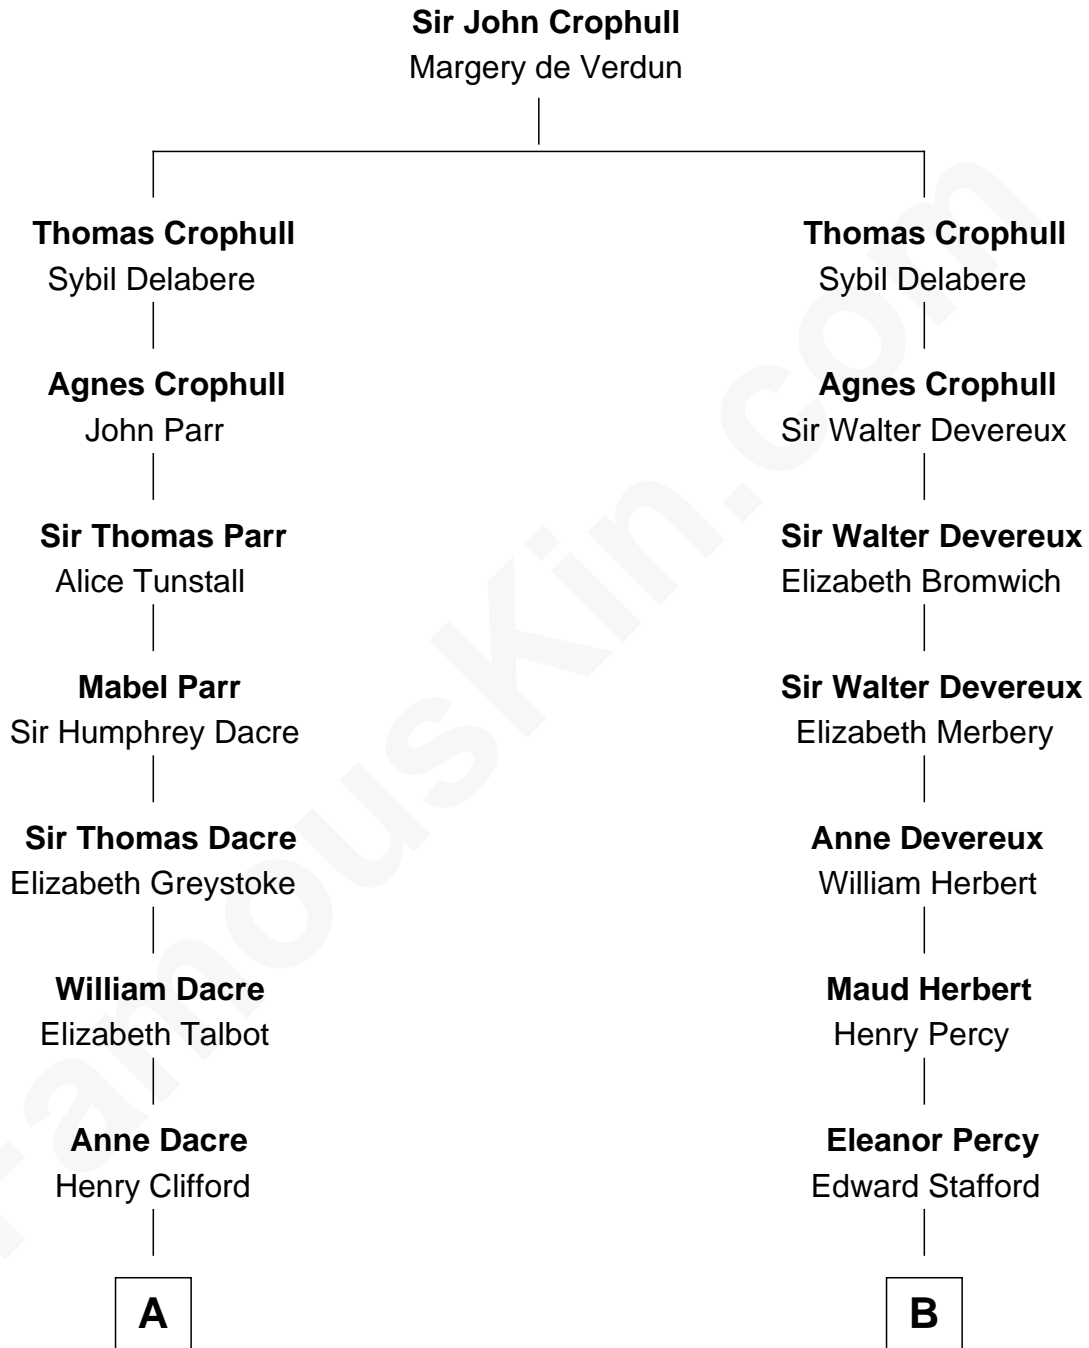

FamousKin.com

Relationship Chart of

Kit Harington

TV Actor - "Game of Thrones"

15th cousin 5 times removed of

Daniel Carroll

Signer of the U.S. Constitution

C

—
Lois Marjorie Legge
Ernest Wriothesley Denny

—
Lavender Cecilia Denny
John Charles Dundas Harington

—
Sir David Richard Harington
Deborah Jane Catesby

—
Kit Harington
TV Actor - "Game of Thrones"

FamousKin.com