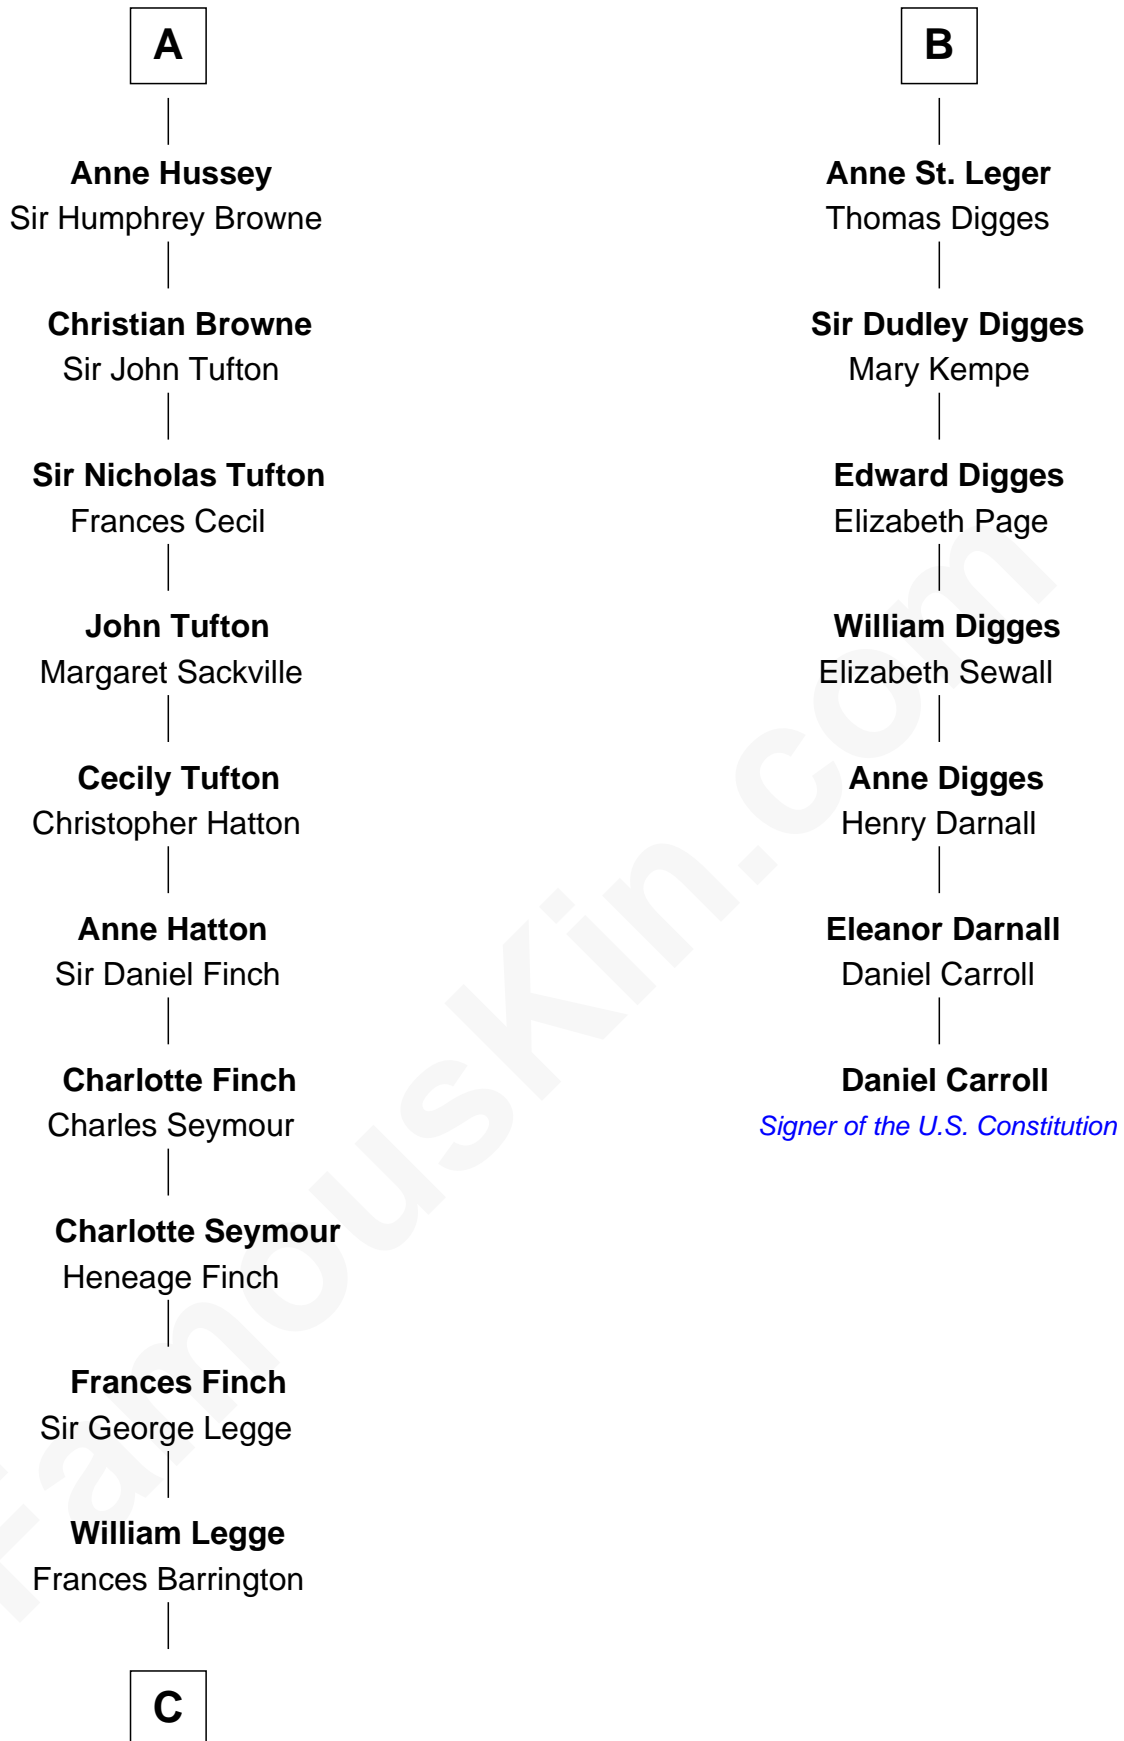

FamousKin.com

Relationship Chart of

Kit Harington

TV Actor - "Game of Thrones"

13th cousin 8 times removed of

Daniel Carroll

Signer of the U.S. Constitution

C

—
Edward Henry Legge
Cordelia Twysden Molesworth

—
Lois Marjorie Legge
Ernest Wriothesley Denny

—
Lavender Cecilia Denny
John Charles Dundas Harington

—
Sir David Richard Harington
Deborah Jane Catesby

—
Kit Harington
TV Actor - "Game of Thrones"