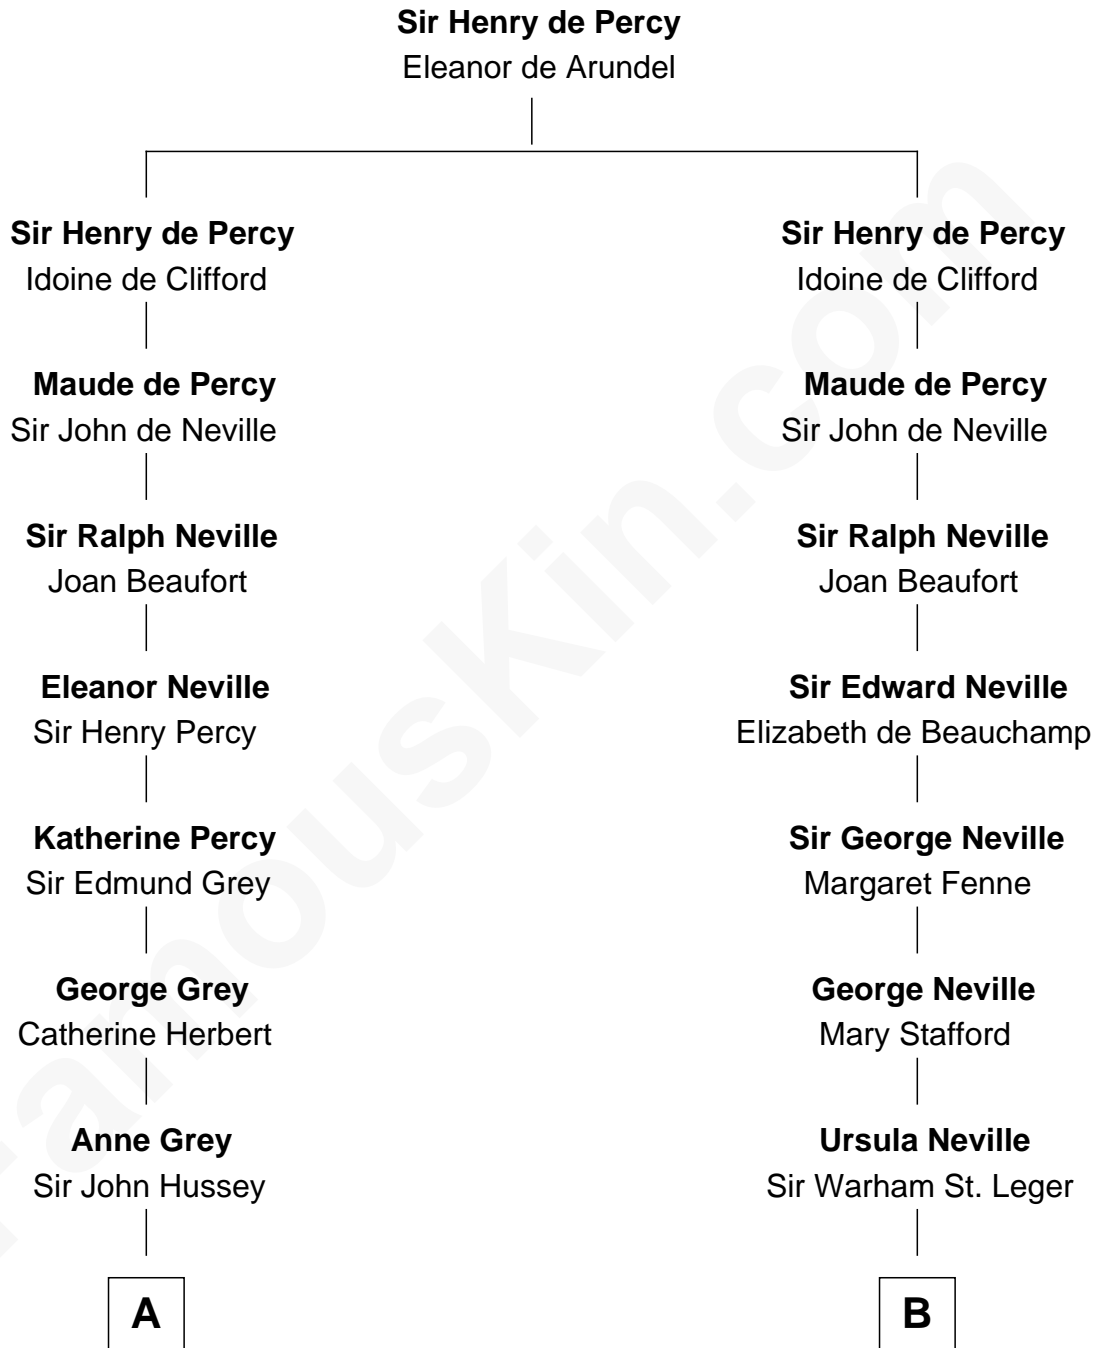

FamousKin.com

Relationship Chart of

Kit Harington

TV Actor - "Game of Thrones"

13th cousin 8 times removed of

Daniel Carroll

Signer of the U.S. Constitution

C

—
Edward Henry Legge
Cordelia Twysden Molesworth

—
Lois Marjorie Legge
Ernest Wriothesley Denny

—
Lavender Cecilia Denny
John Charles Dundas Harington

—
Sir David Richard Harington
Deborah Jane Catesby

—
Kit Harington
TV Actor - "Game of Thrones"