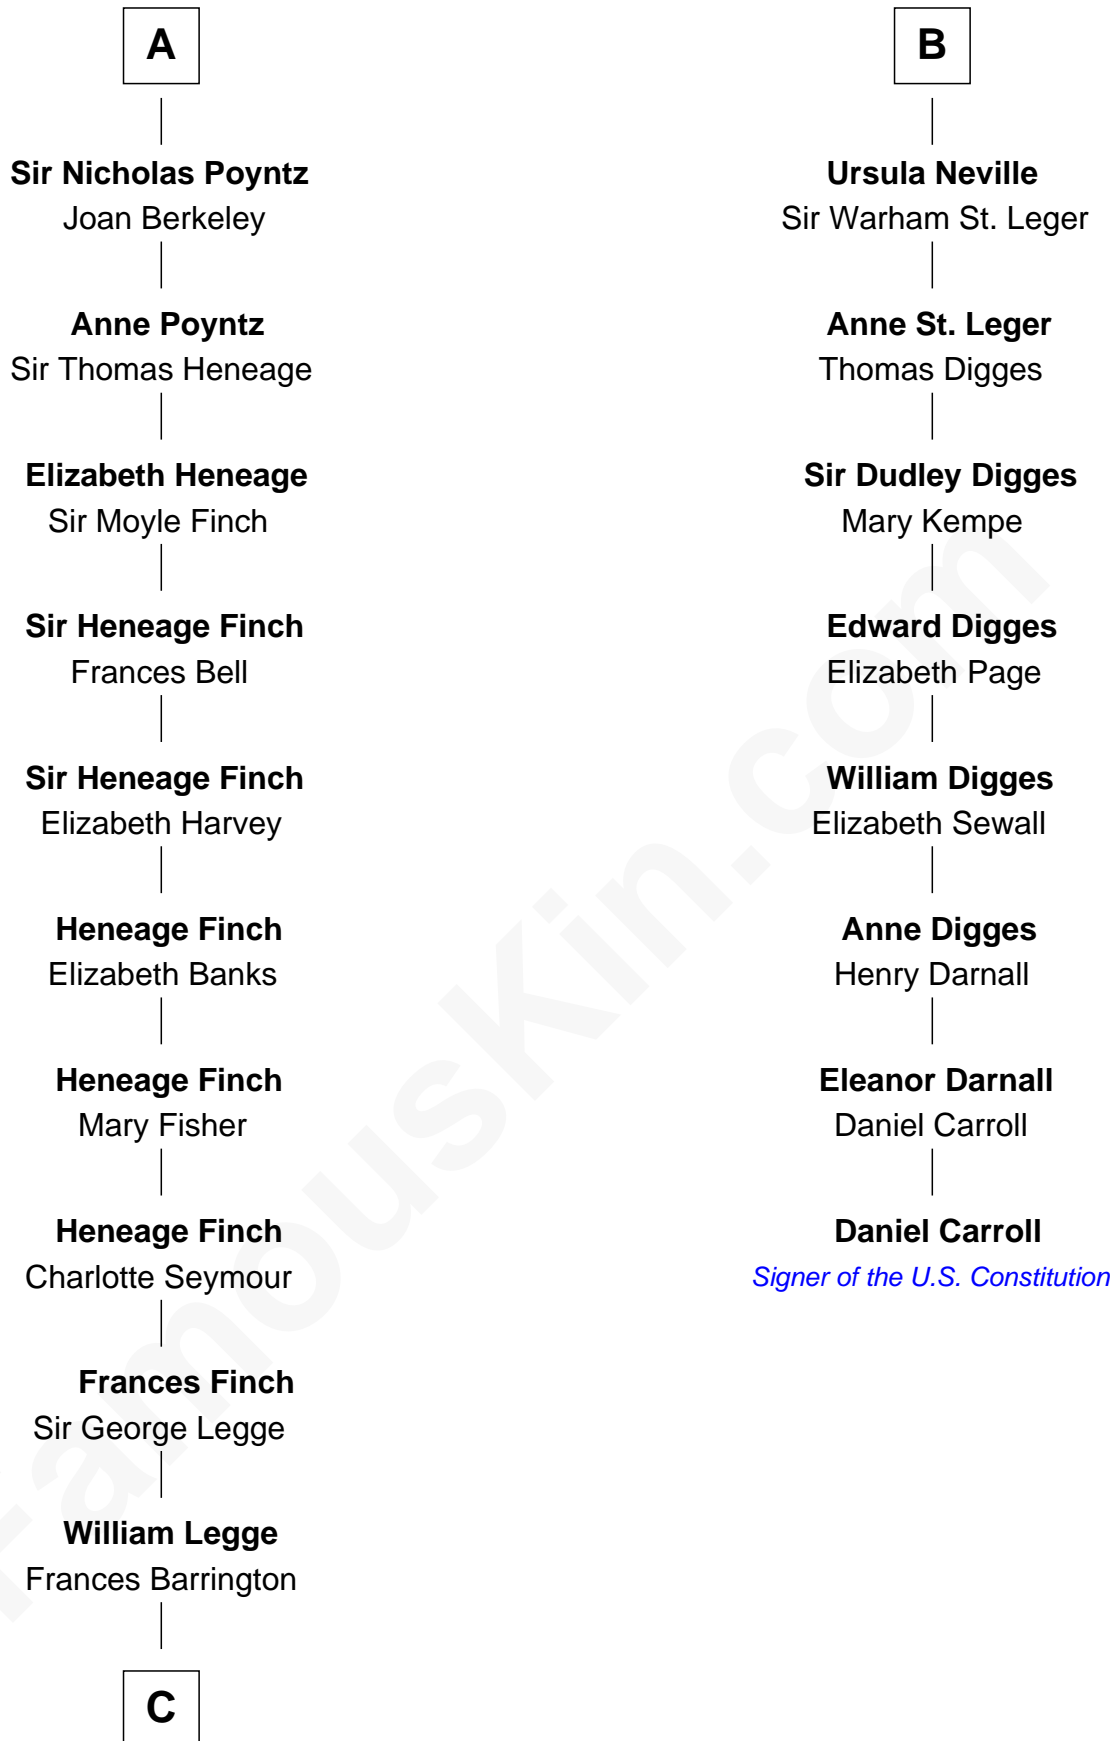

## Relationship Chart of

### Kit Harington

TV Actor - "Game of Thrones"

14th cousin 7 times removed of

### Daniel Carroll

Signer of the U.S. Constitution

**C**

Edward Henry Legge  
Cordelia Twysden Molesworth

Lois Marjorie Legge  
Ernest Wriothesley Denny

Lavender Cecilia Denny  
John Charles Dundas Harington