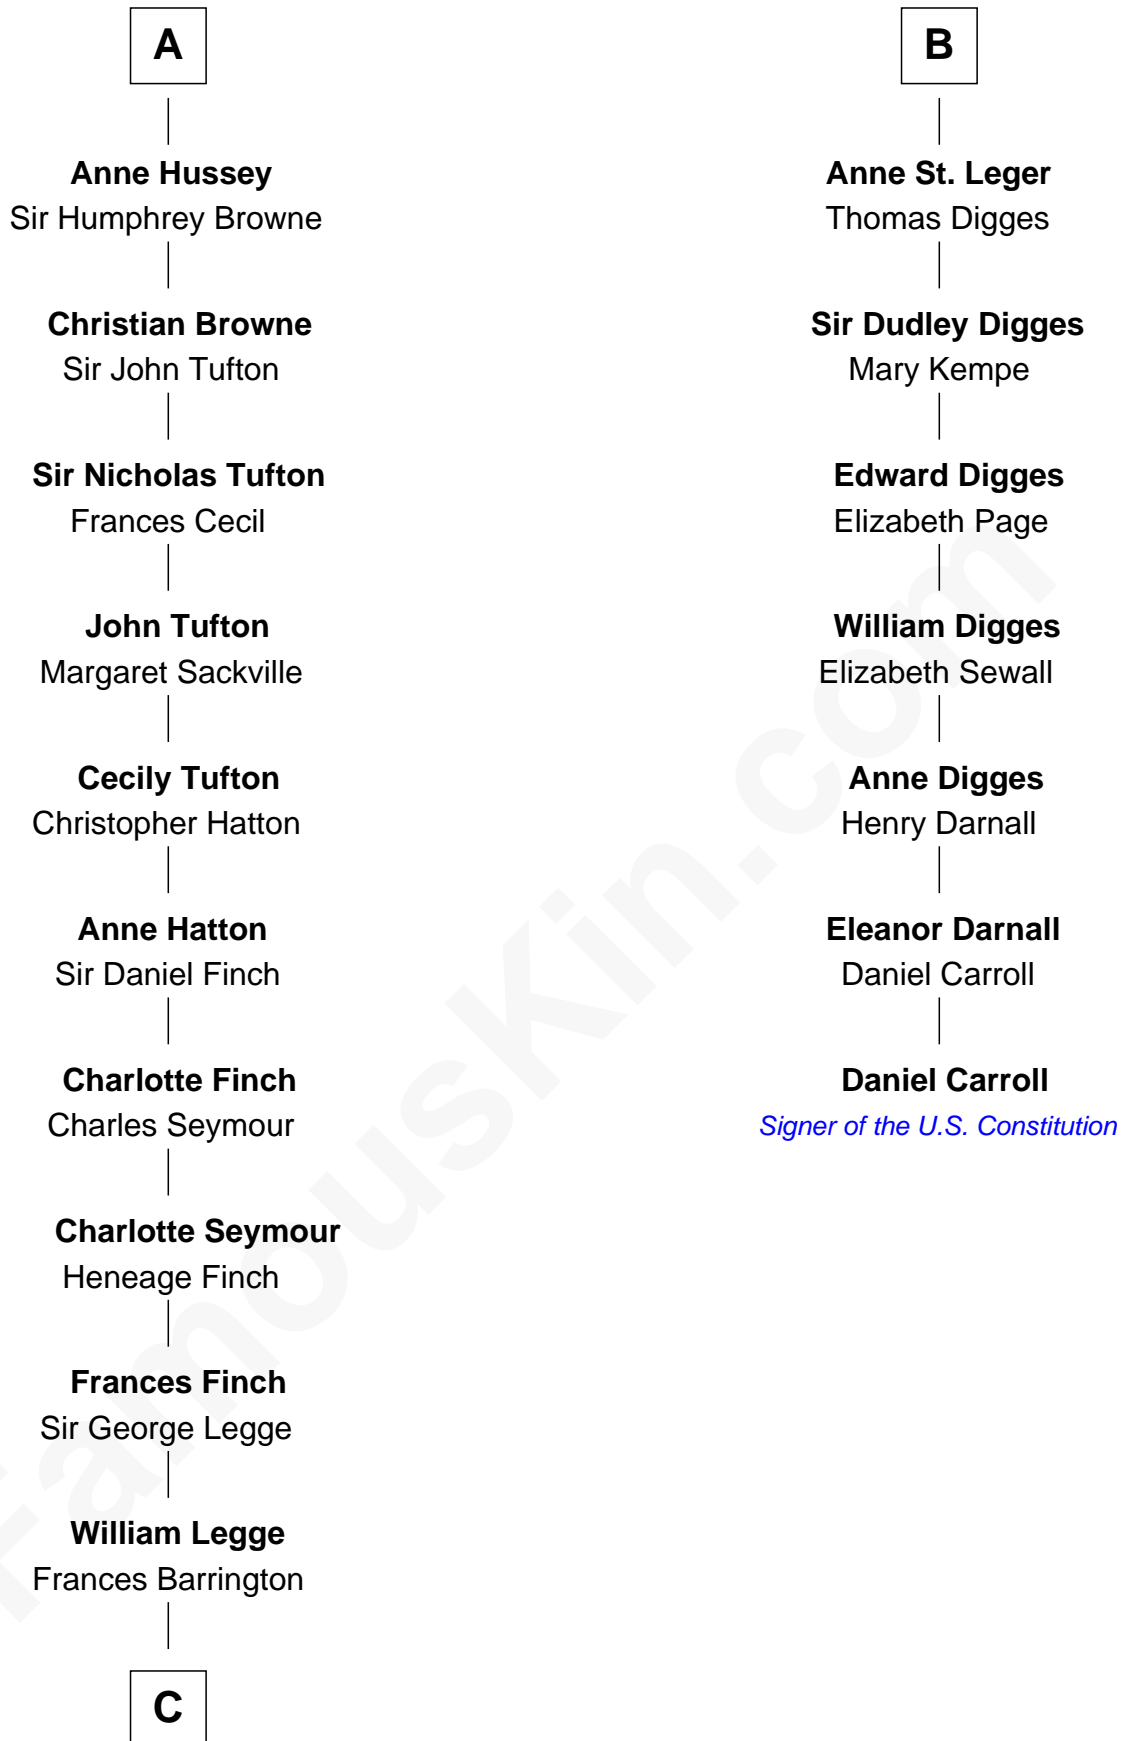

## Relationship Chart of

### Kit Harington

TV Actor - "Game of Thrones"

13th cousin 8 times removed of

### Daniel Carroll

Signer of the U.S. Constitution

**C**

Edward Henry Legge  
Cordelia Twysden Molesworth

Lois Marjorie Legge  
Ernest Wriothesley Denny

Lavender Cecilia Denny  
John Charles Dundas Harington