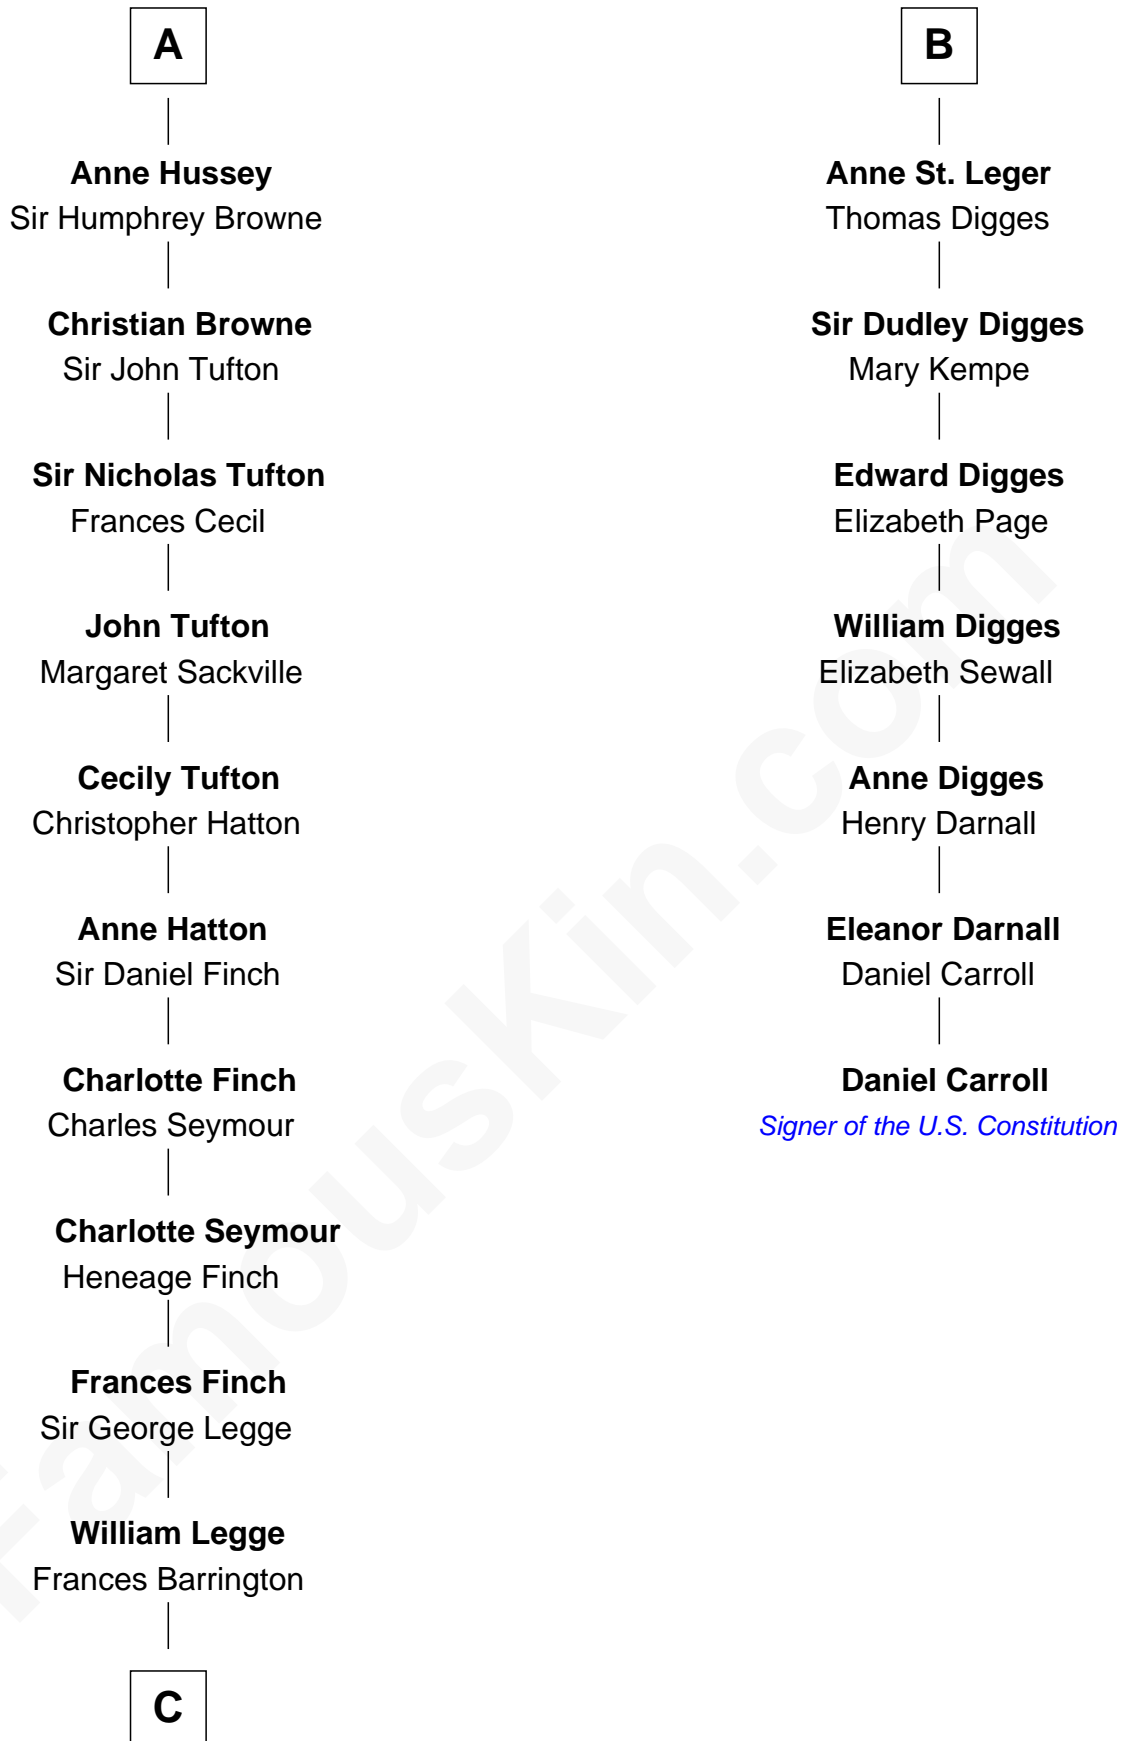

FamousKin.com

Relationship Chart of

Kit Harington

TV Actor - "Game of Thrones"

13th cousin 8 times removed of

Daniel Carroll

Signer of the U.S. Constitution

Sir Hugh I de Audley

Iseult de Mortimer

Alice de Audley
Sir Ralph de Neville

Margaret de Neville
Sir Henry Percy

Sir Henry Percy
Elizabeth Mortimer

Sir Henry Percy
Eleanor Neville

Katherine Percy
Sir Edmund Grey

George Grey
Catherine Herbert

Anne Grey
Sir John Hussey

A

Alice de Audley
Sir Ralph de Neville

Sir John de Neville
Maude de Percy

Sir Ralph Neville
Joan Beaufort

Sir Edward Neville
Elizabeth de Beauchamp

Sir George Neville
Margaret Fenne

George Neville
Mary Stafford

Ursula Neville
Sir Warham St. Leger

B

C

Edward Henry Legge
Cordelia Twysden Molesworth

Lois Marjorie Legge
Ernest Wriothesley Denny

Lavender Cecilia Denny
John Charles Dundas Harington