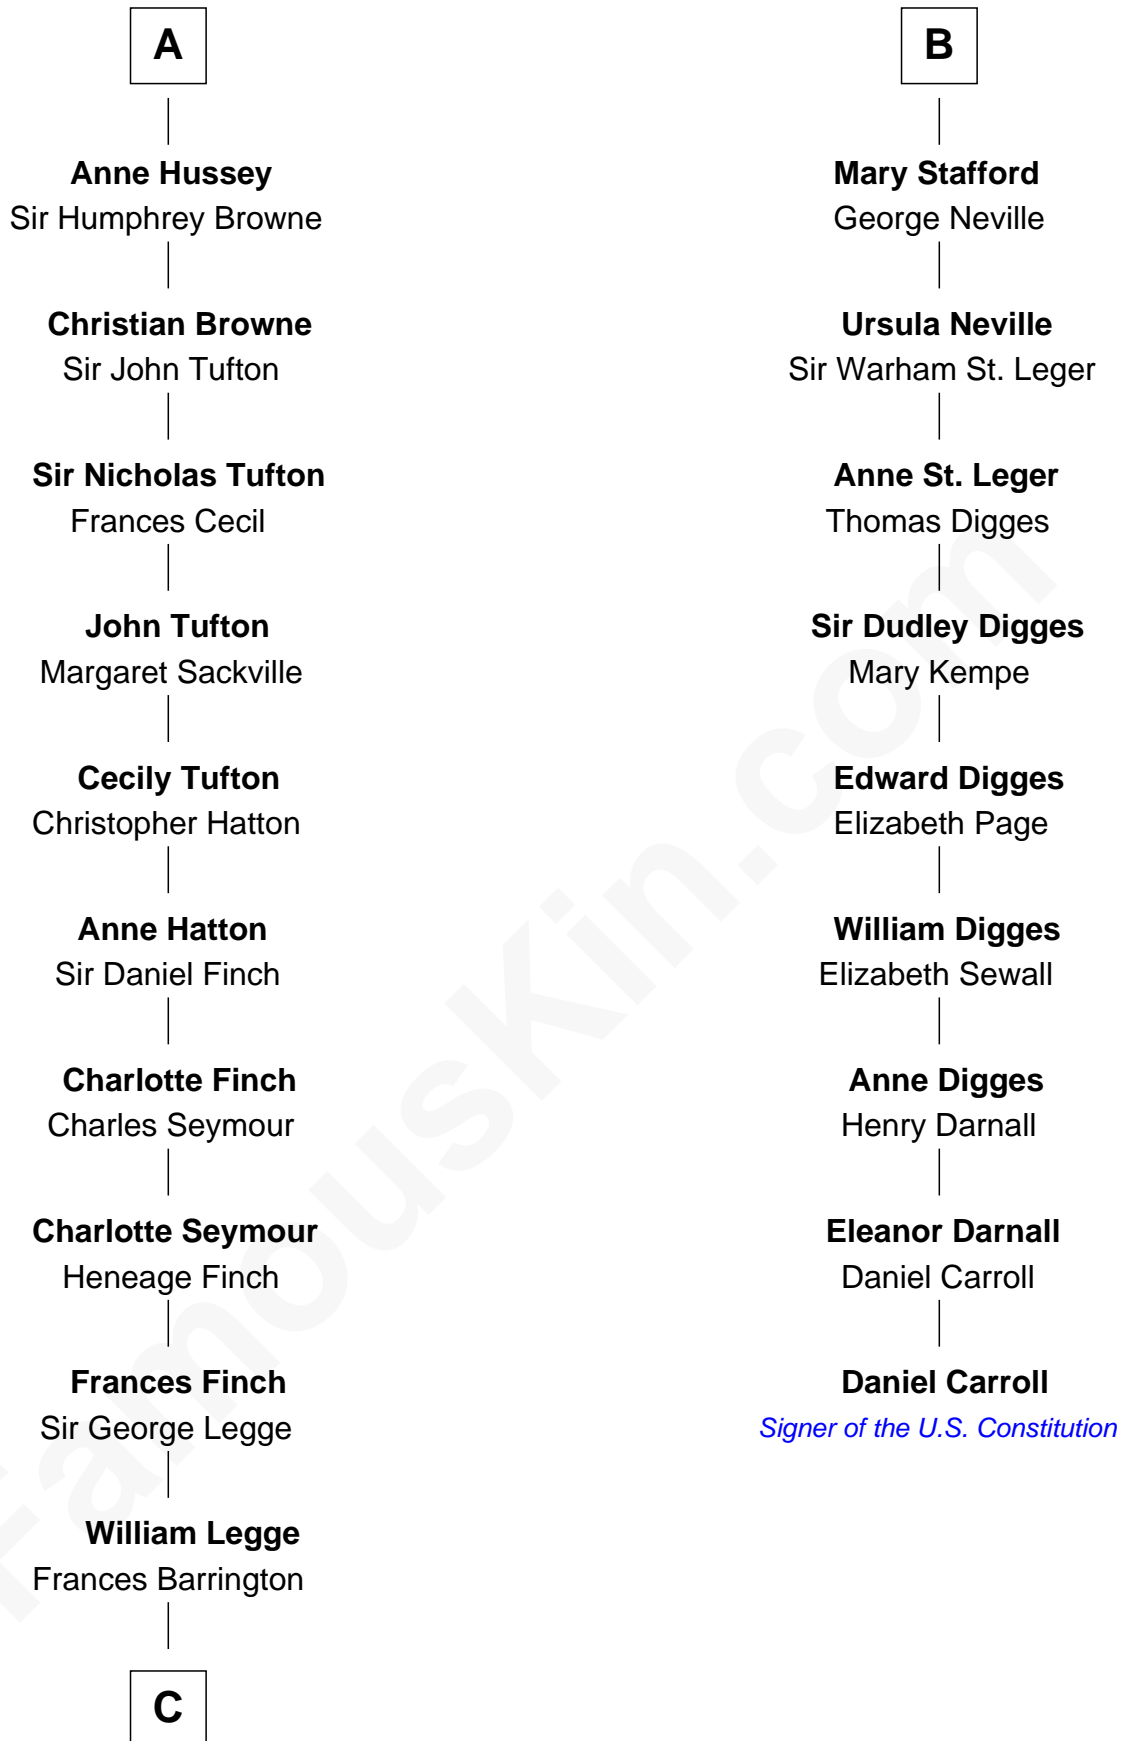

FamousKin.com

Relationship Chart of

Kit Harington

TV Actor - "Game of Thrones"

15th cousin 6 times removed of

Daniel Carroll

Signer of the U.S. Constitution

C

Edward Henry Legge
Cordelia Twysden Molesworth

Lois Marjorie Legge
Ernest Wriothesley Denny

Lavender Cecilia Denny
John Charles Dundas Harington

Sir David Richard Harington
Deborah Jane Catesby

Kit Harington
TV Actor - "Game of Thrones"