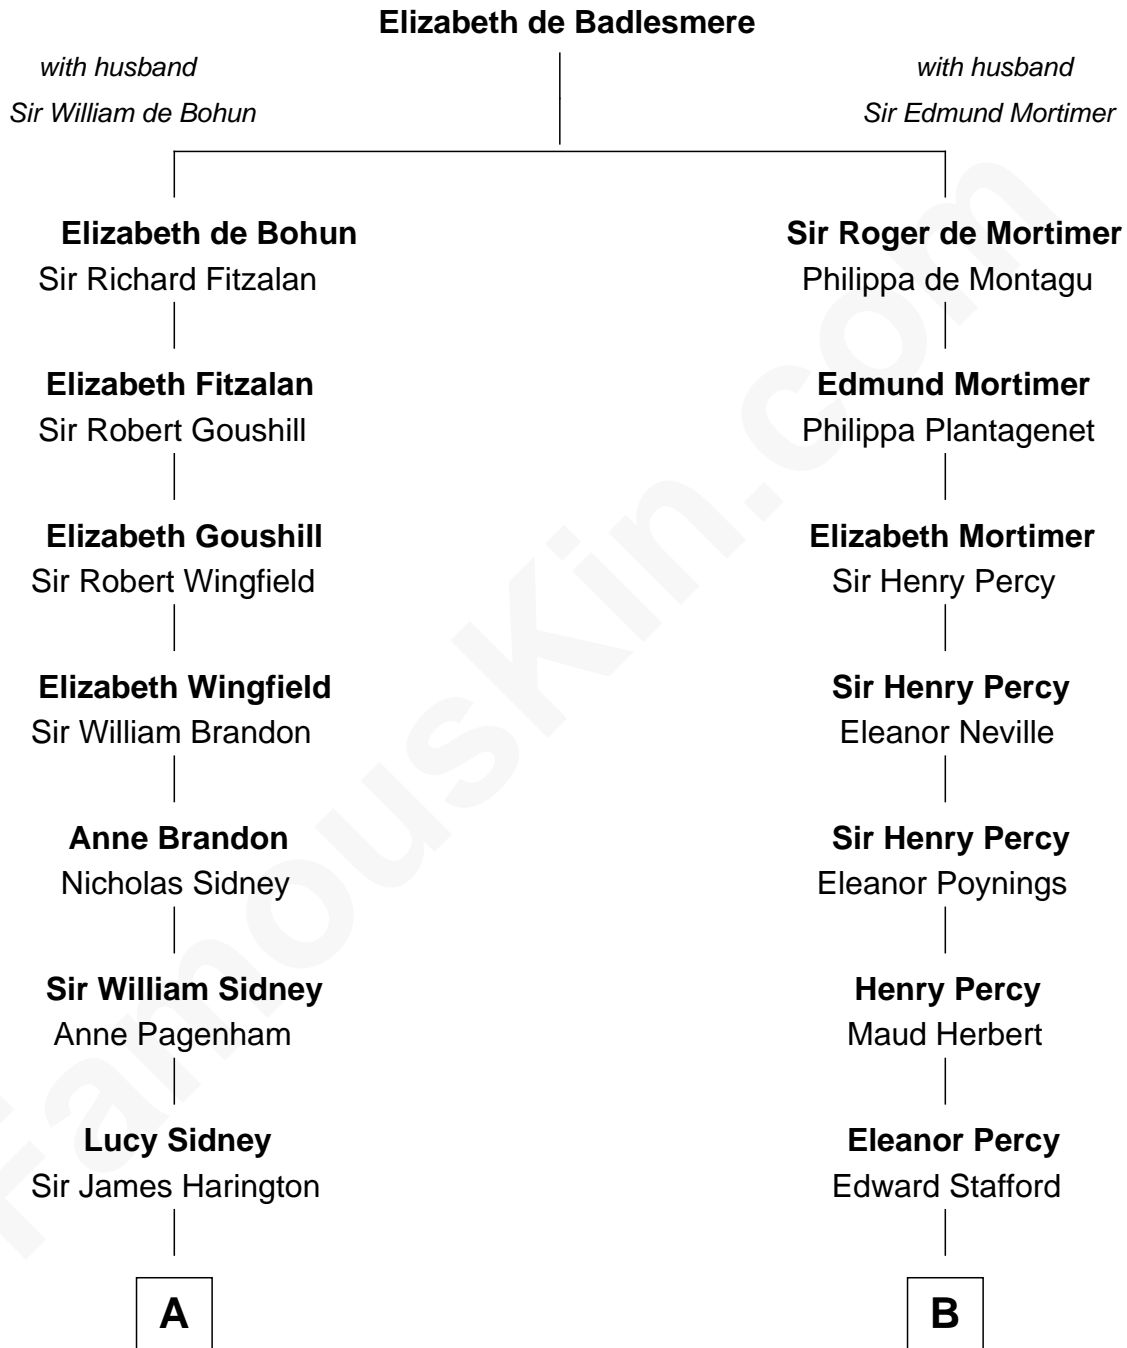

## Relationship Chart of

### Kit Harington

TV Actor - "Game of Thrones"

15th cousin 5 times removed of

### Daniel Carroll

Signer of the U.S. Constitution

**C**

—  
**Sir Richard Harington**

Selina Louisa Grace Dundas

—  
**John Charles Dundas Harington**

Lavender Cecilia Denny

—  
**Sir David Richard Harington**