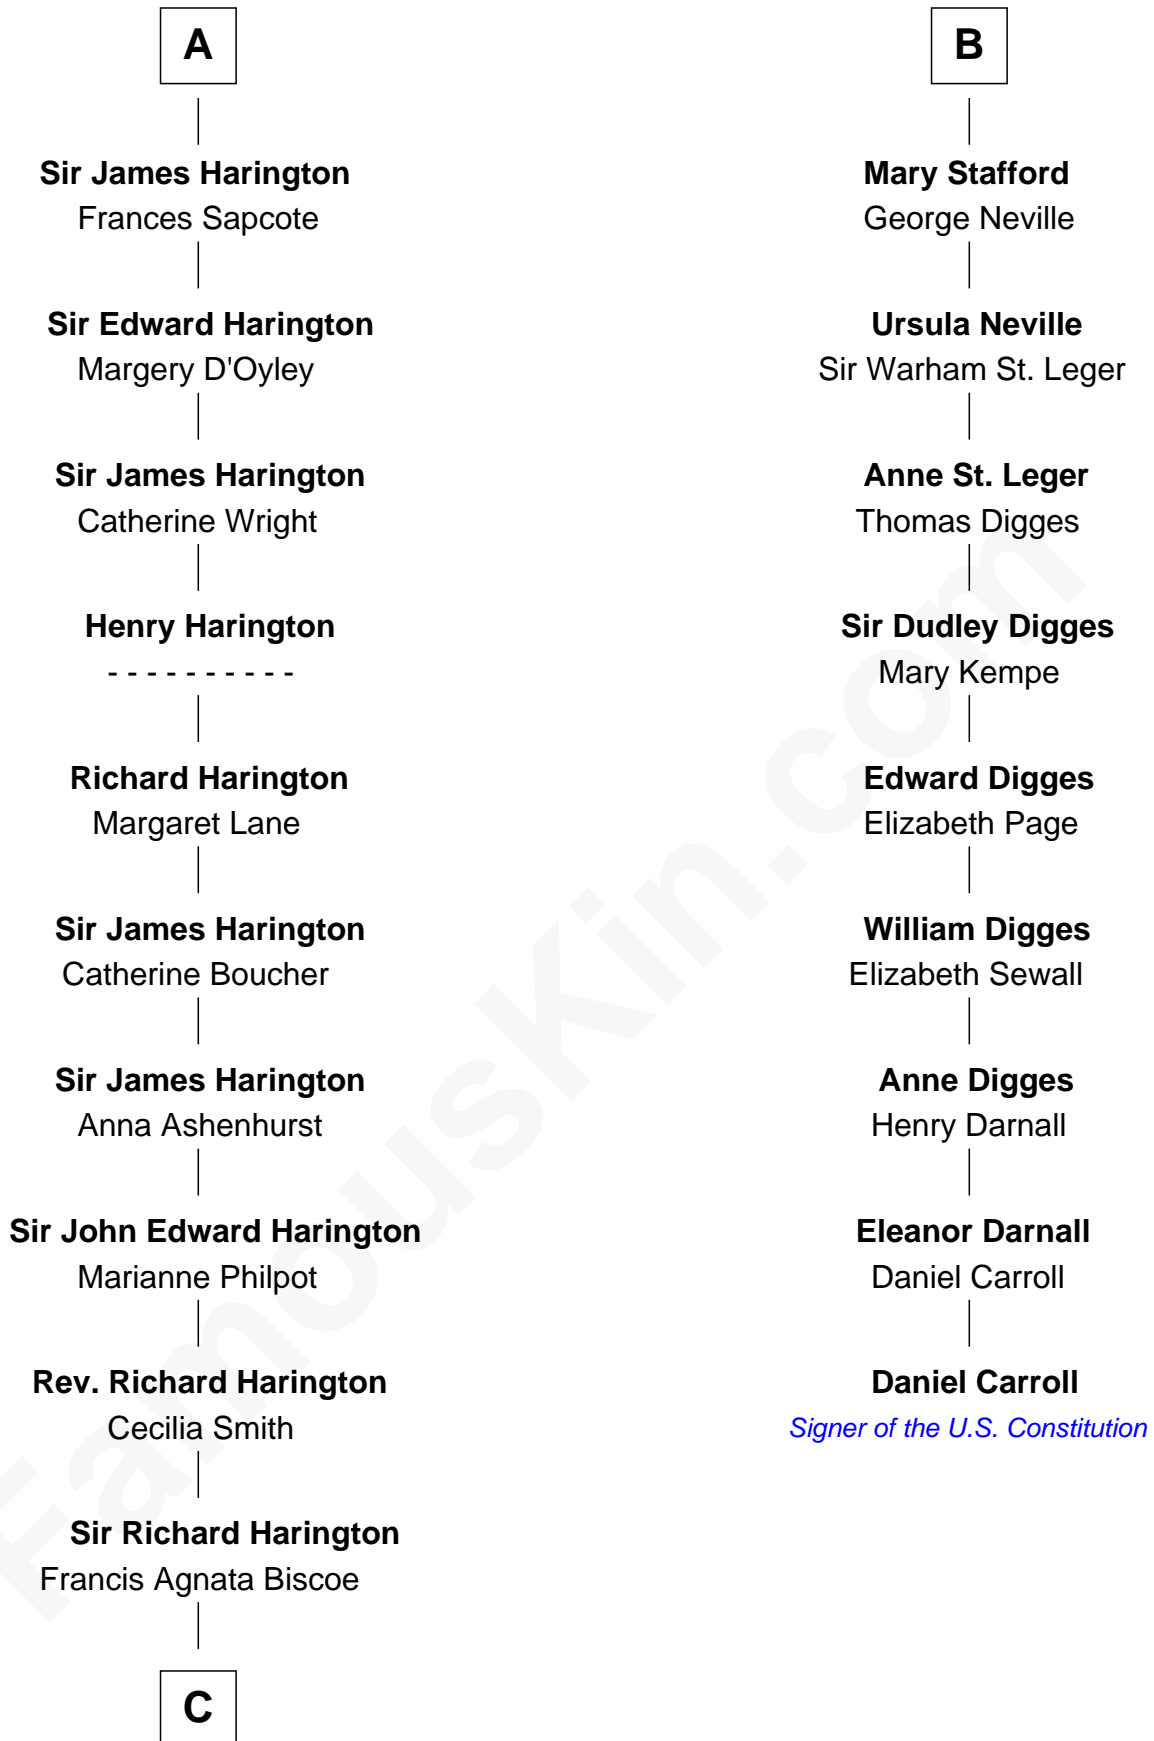

## Relationship Chart of

### Kit Harington

TV Actor - "Game of Thrones"

15th cousin 5 times removed of

### Daniel Carroll

Signer of the U.S. Constitution

**C**

—  
**Sir Richard Harington**

Selina Louisa Grace Dundas

—  
**John Charles Dundas Harington**

Lavender Cecilia Denny

—  
**Sir David Richard Harington**