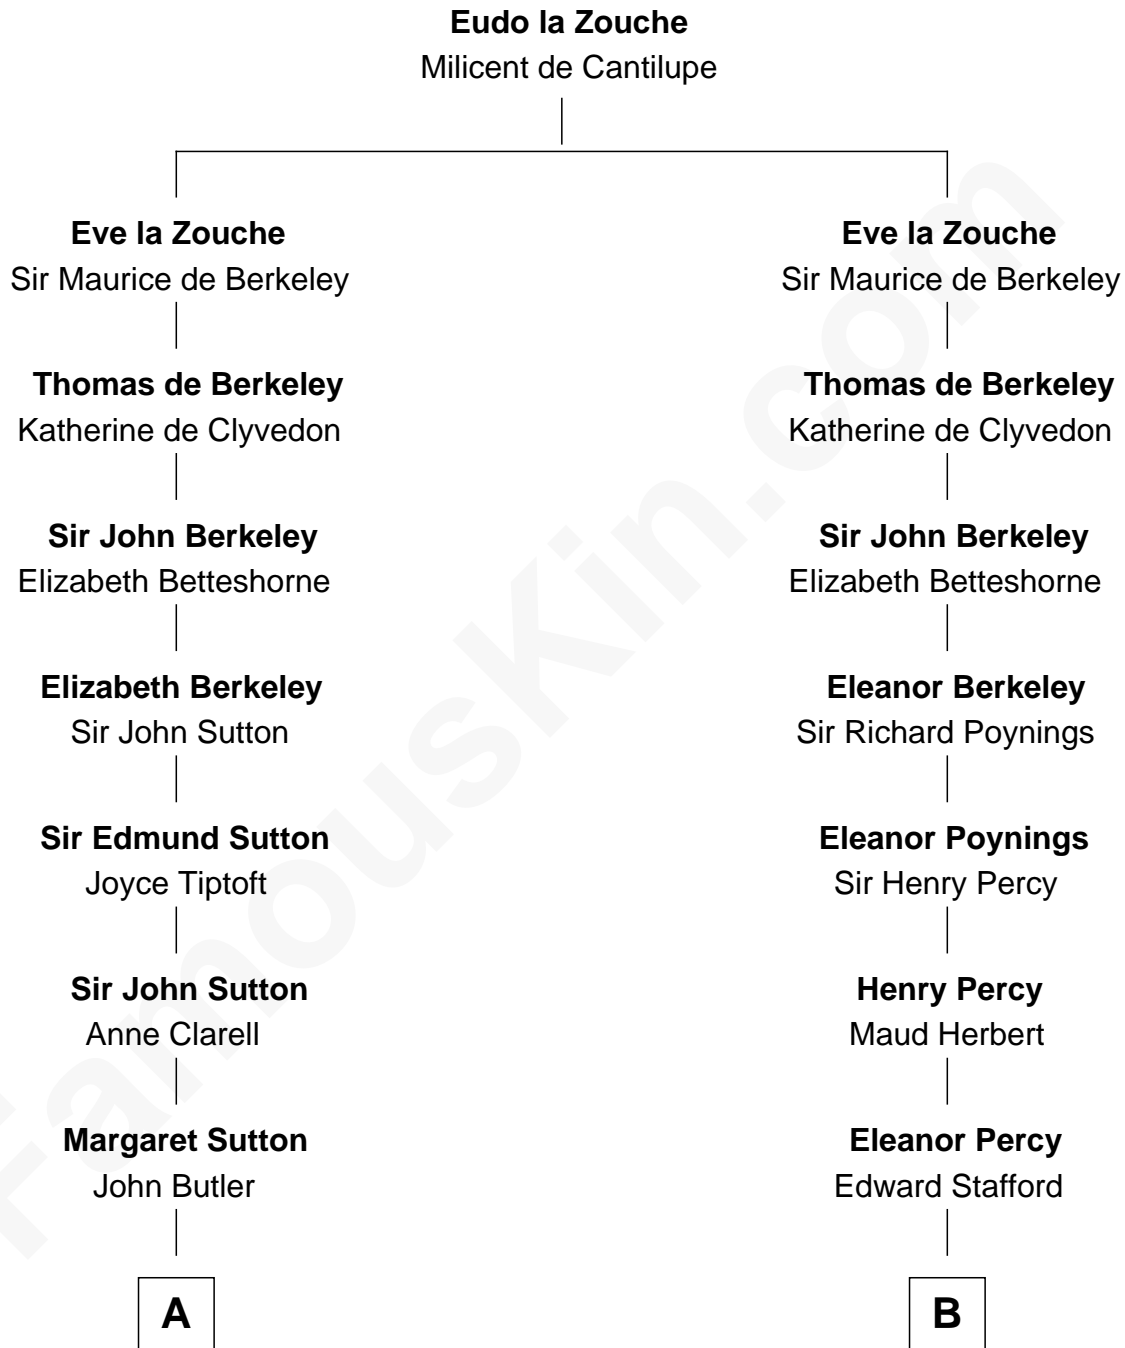

FamousKin.com

Relationship Chart of

Kit Harington

TV Actor - "Game of Thrones"

15th cousin 6 times removed of

Daniel Carroll

Signer of the U.S. Constitution

C

Edward Henry Legge
Cordelia Twysden Molesworth

Lois Marjorie Legge
Ernest Wriothesley Denny

Lavender Cecilia Denny
John Charles Dundas Harington

Sir David Richard Harington
Deborah Jane Catesby

Kit Harington
TV Actor - "Game of Thrones"