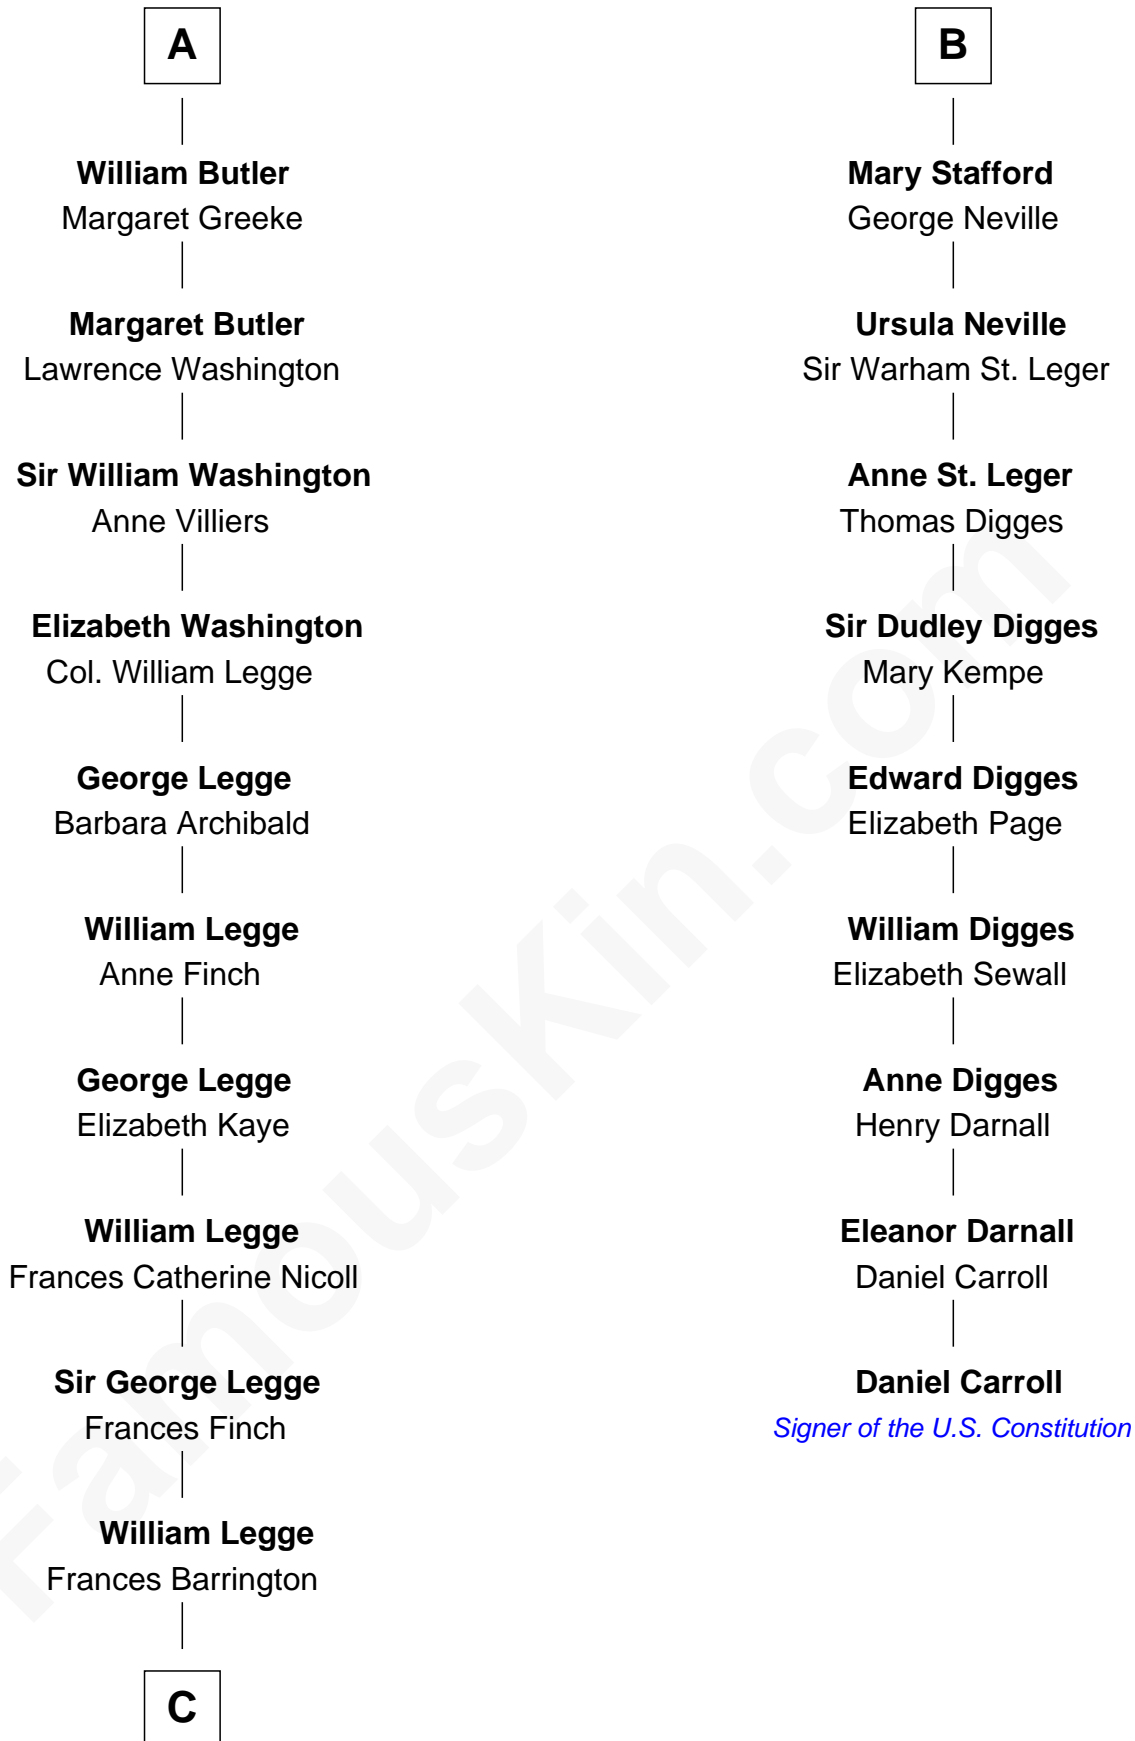

FamousKin.com

Relationship Chart of

Kit Harington

TV Actor - "Game of Thrones"

15th cousin 6 times removed of

Daniel Carroll

Signer of the U.S. Constitution

C

Edward Henry Legge
Cordelia Twysden Molesworth

Lois Marjorie Legge
Ernest Wriothesley Denny

Lavender Cecilia Denny
John Charles Dundas Harington

Sir David Richard Harington
Deborah Jane Catesby

Kit Harington
TV Actor - "Game of Thrones"