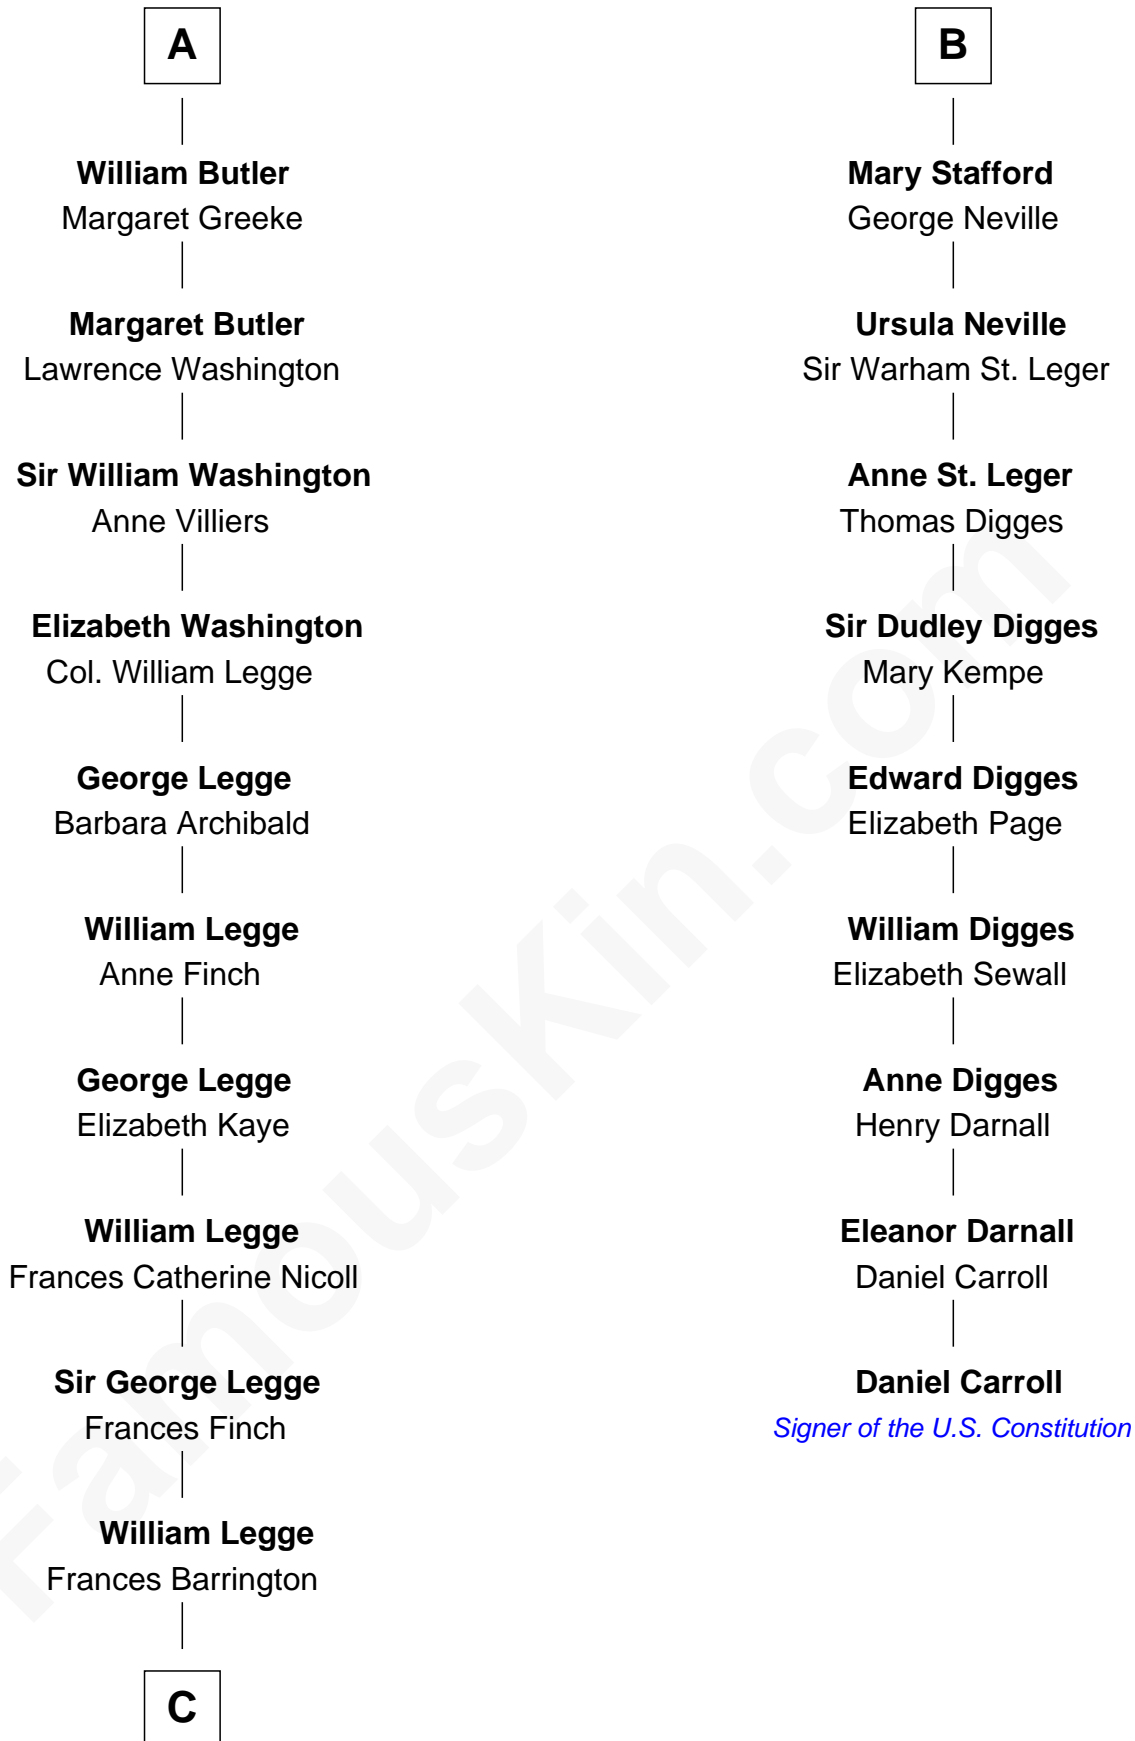

# FamousKin.com Relationship Chart of

**Kit Harington**

*TV Actor - "Game of Thrones"*

15th cousin 6 times removed of

**Daniel Carroll**

*Signer of the U.S. Constitution*

**Sir Thomas de Berkeley**

Joan de Ferrers

Eve la Zouche

**Thomas de Berkeley**

Katherine de Clyvedon

**Sir John Berkeley**

Elizabeth Betteshorne

**Eleanor Berkeley**

Sir Richard Poynings

**Eleanor Poynings**

Sir Henry Percy

**Henry Percy**

Maud Herbert

**Eleanor Percy**

Edward Stafford

**B**

**C**

Edward Henry Legge  
Cordelia Twysden Molesworth

Lois Marjorie Legge  
Ernest Wriothesley Denny

Lavender Cecilia Denny  
John Charles Dundas Harington

Sir David Richard Harington  
Deborah Jane Catesby

**Kit Harington**  
*TV Actor - "Game of Thrones"*