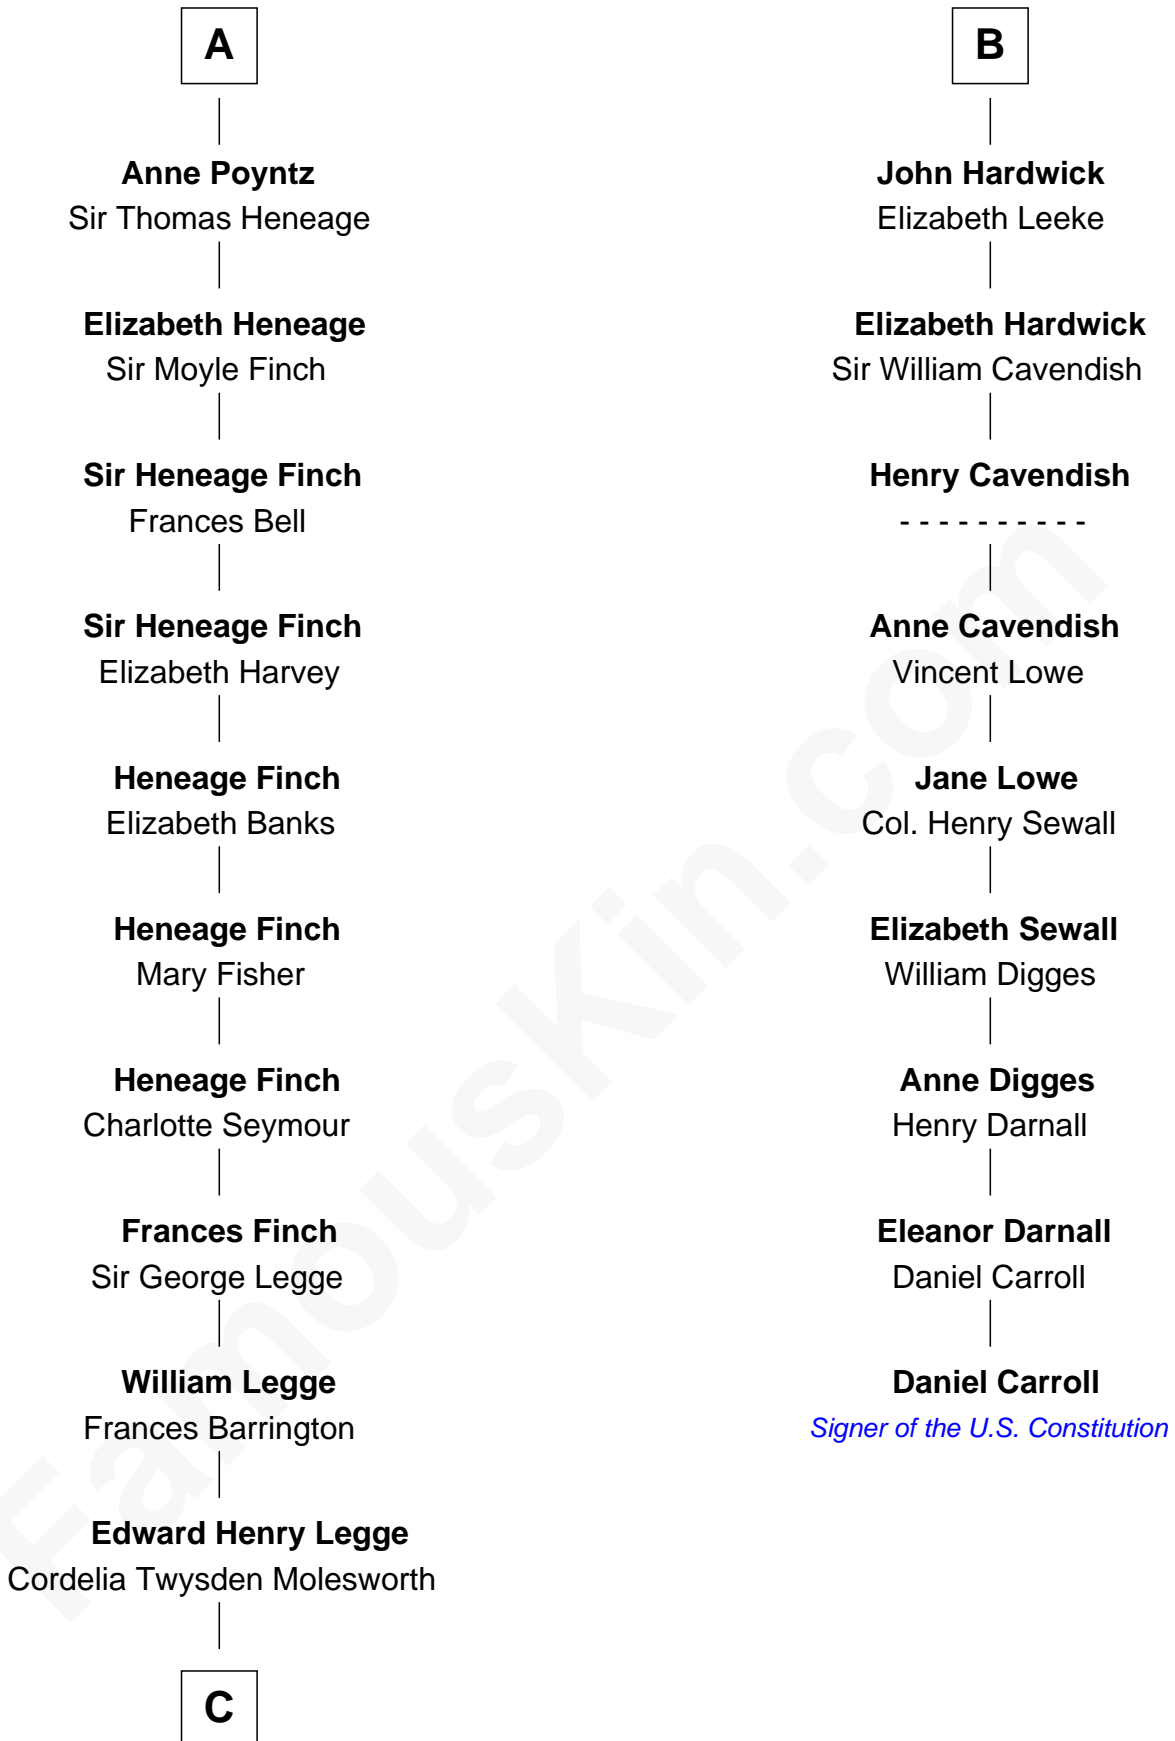

FamousKin.com

Relationship Chart of

Kit Harington

TV Actor - "Game of Thrones"

15th cousin 5 times removed of

Daniel Carroll

Signer of the U.S. Constitution

C

—
Lois Marjorie Legge
Ernest Wriothesley Denny

—
Lavender Cecilia Denny
John Charles Dundas Harington

—
Sir David Richard Harington
Deborah Jane Catesby

—
Kit Harington
TV Actor - "Game of Thrones"

FamousKin.com