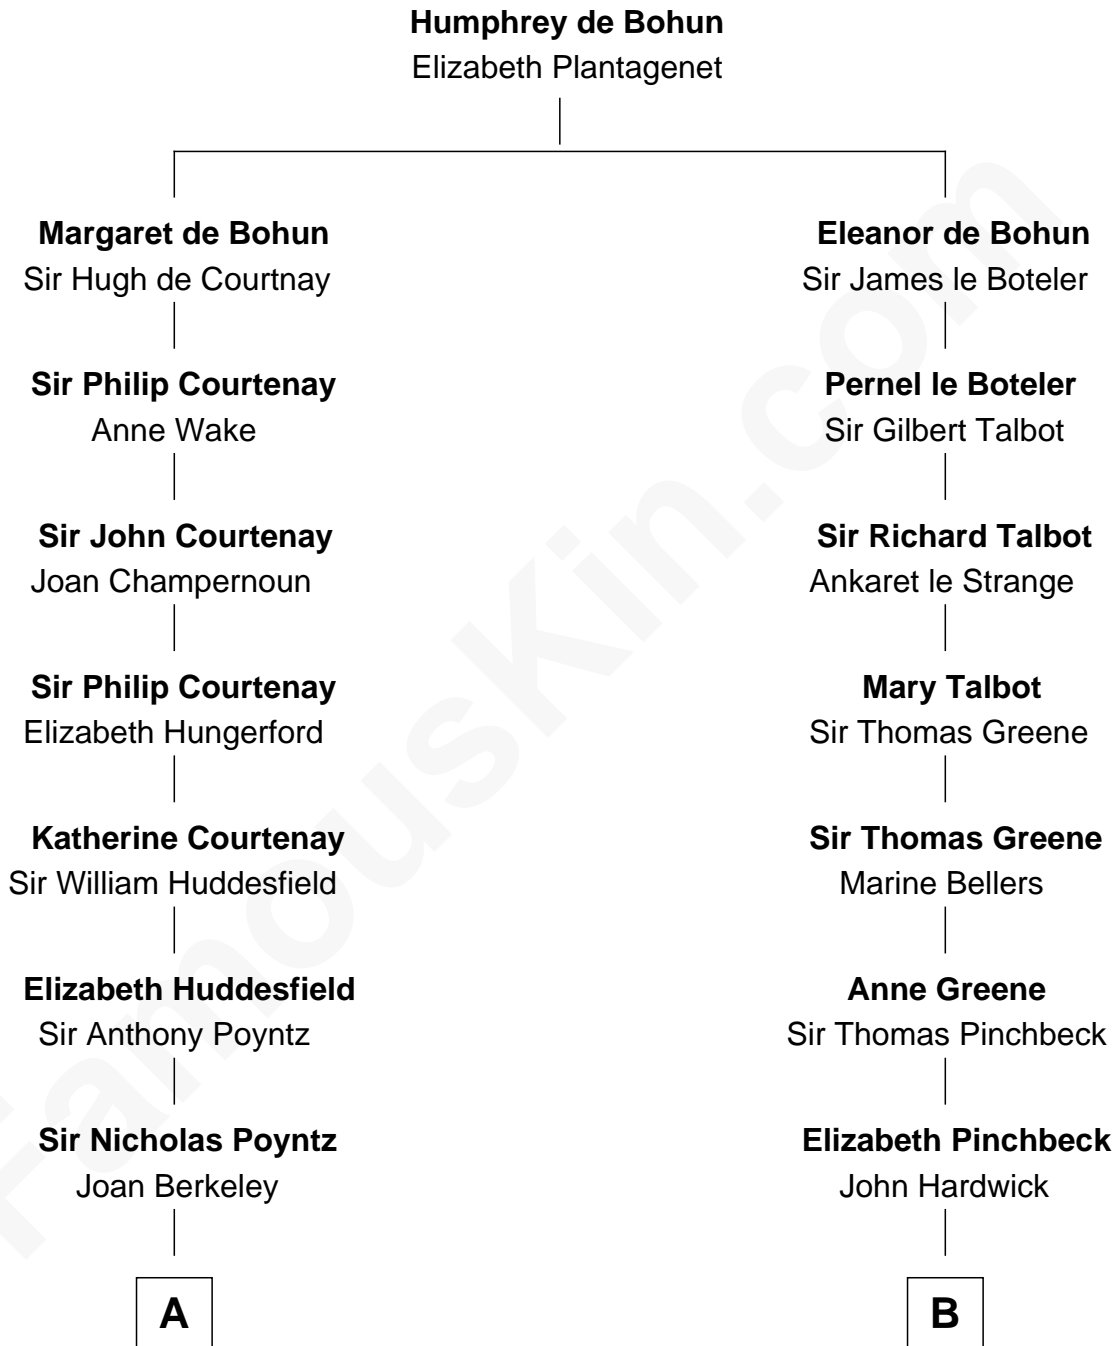

FamousKin.com

Relationship Chart of

Kit Harington

TV Actor - "Game of Thrones"

15th cousin 5 times removed of

Daniel Carroll

Signer of the U.S. Constitution

C

—
Lois Marjorie Legge
Ernest Wriothesley Denny

—
Lavender Cecilia Denny
John Charles Dundas Harington

—
Sir David Richard Harington
Deborah Jane Catesby

—
Kit Harington
TV Actor - "Game of Thrones"

FamousKin.com