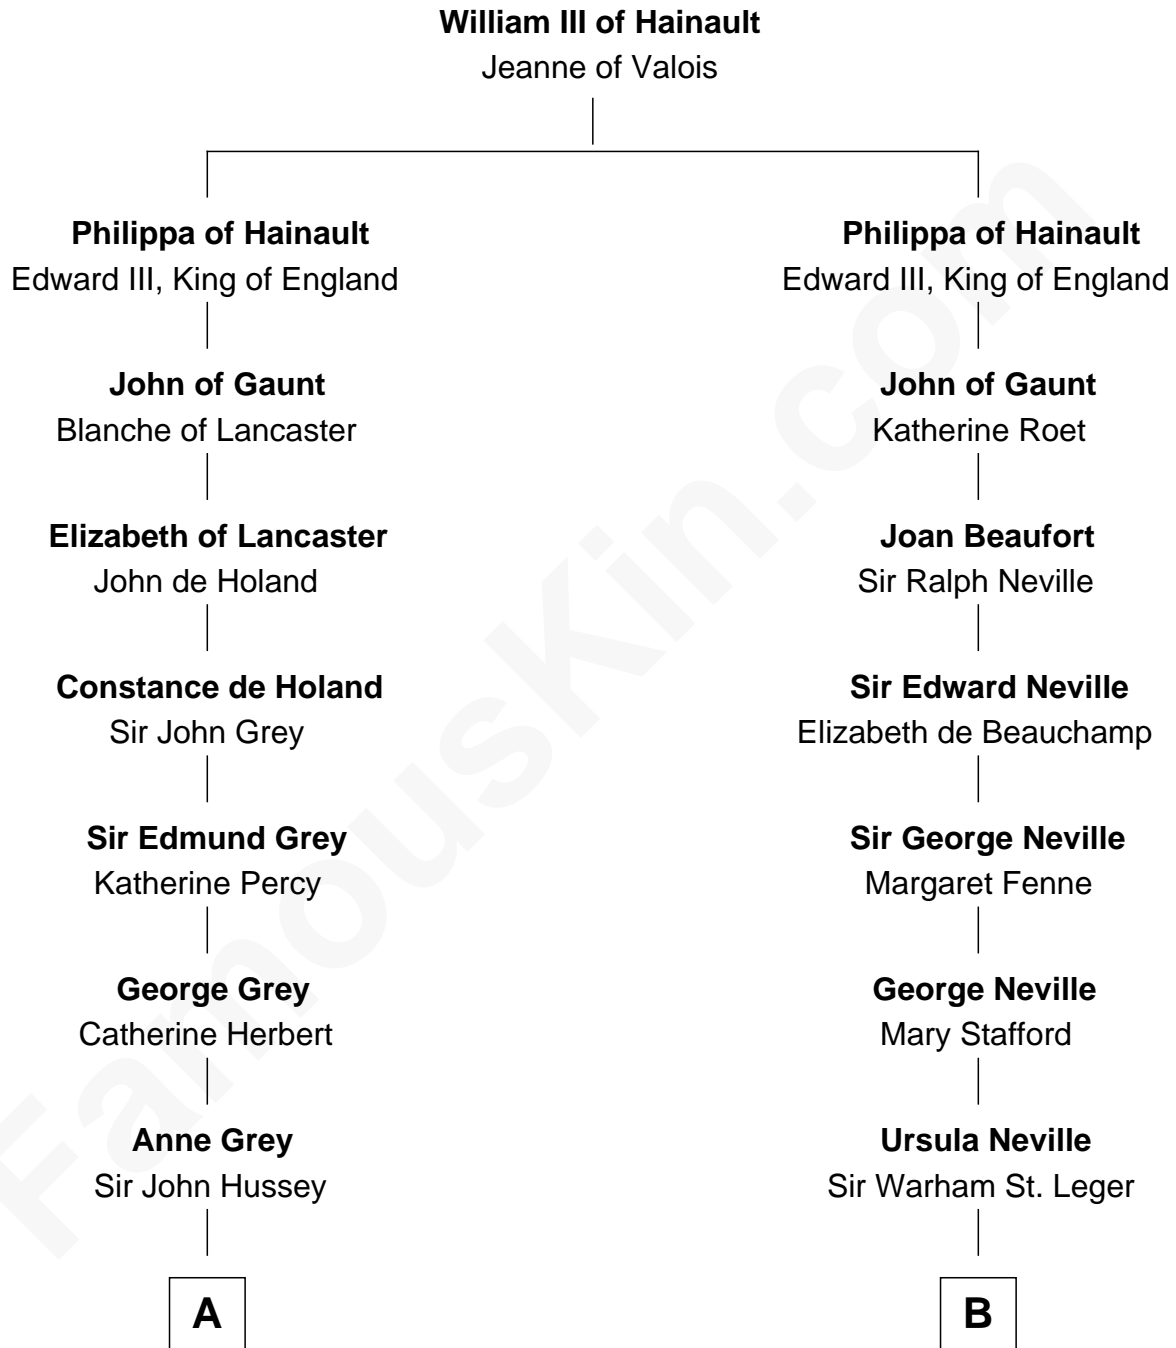

FamousKin.com

Relationship Chart of

Kit Harington

TV Actor - "Game of Thrones"

13th cousin 8 times removed of

John Carroll

Founder of Georgetown University

C

Edward Henry Legge
Cordelia Twysden Molesworth

Lois Marjorie Legge
Ernest Wriothesley Denny

Lavender Cecilia Denny
John Charles Dundas Harington

Sir David Richard Harington
Deborah Jane Catesby

Kit Harington
TV Actor - "Game of Thrones"