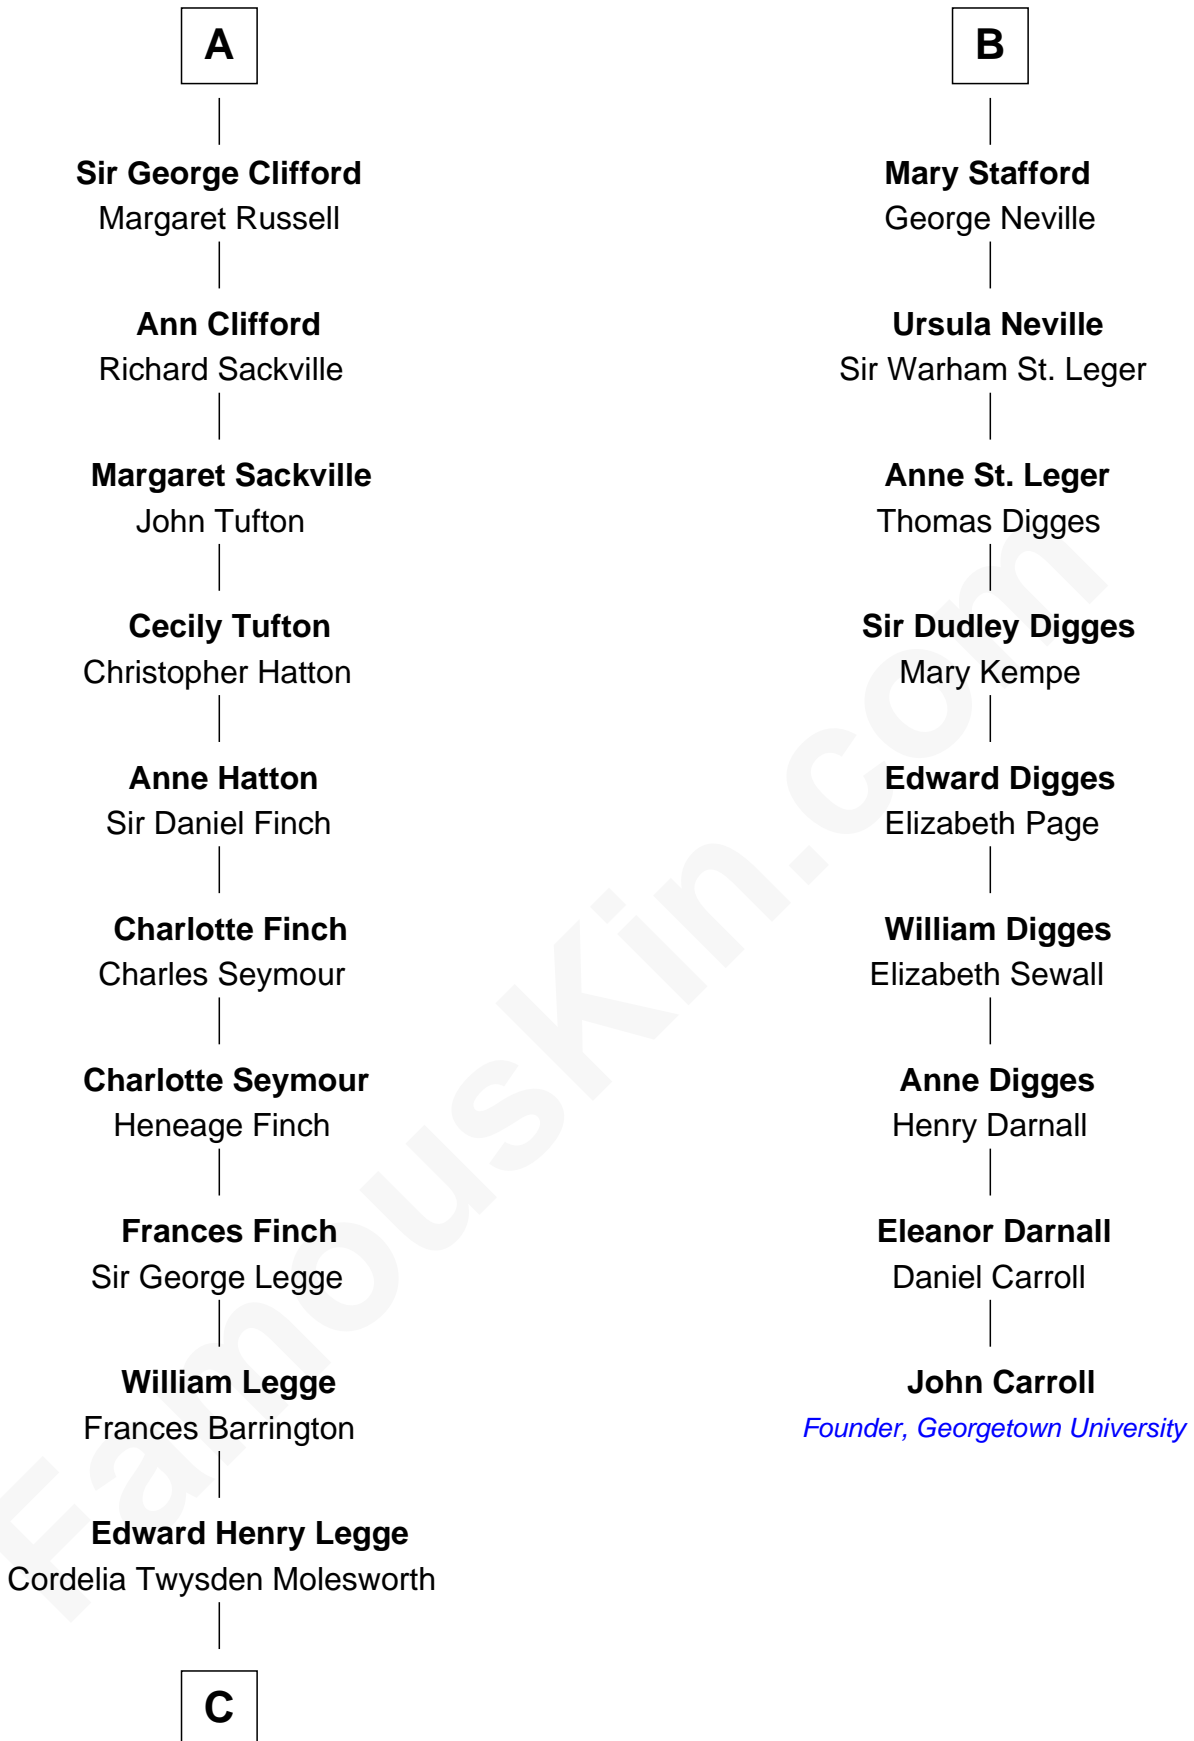

FamousKin.com

Relationship Chart of

Kit Harington

TV Actor - "Game of Thrones"

15th cousin 5 times removed of

John Carroll

Founder of Georgetown University

C

—
Lois Marjorie Legge
Ernest Wriothesley Denny

—
Lavender Cecilia Denny
John Charles Dundas Harington

—
Sir David Richard Harington
Deborah Jane Catesby

—
Kit Harington
TV Actor - "Game of Thrones"

FamousKin.com