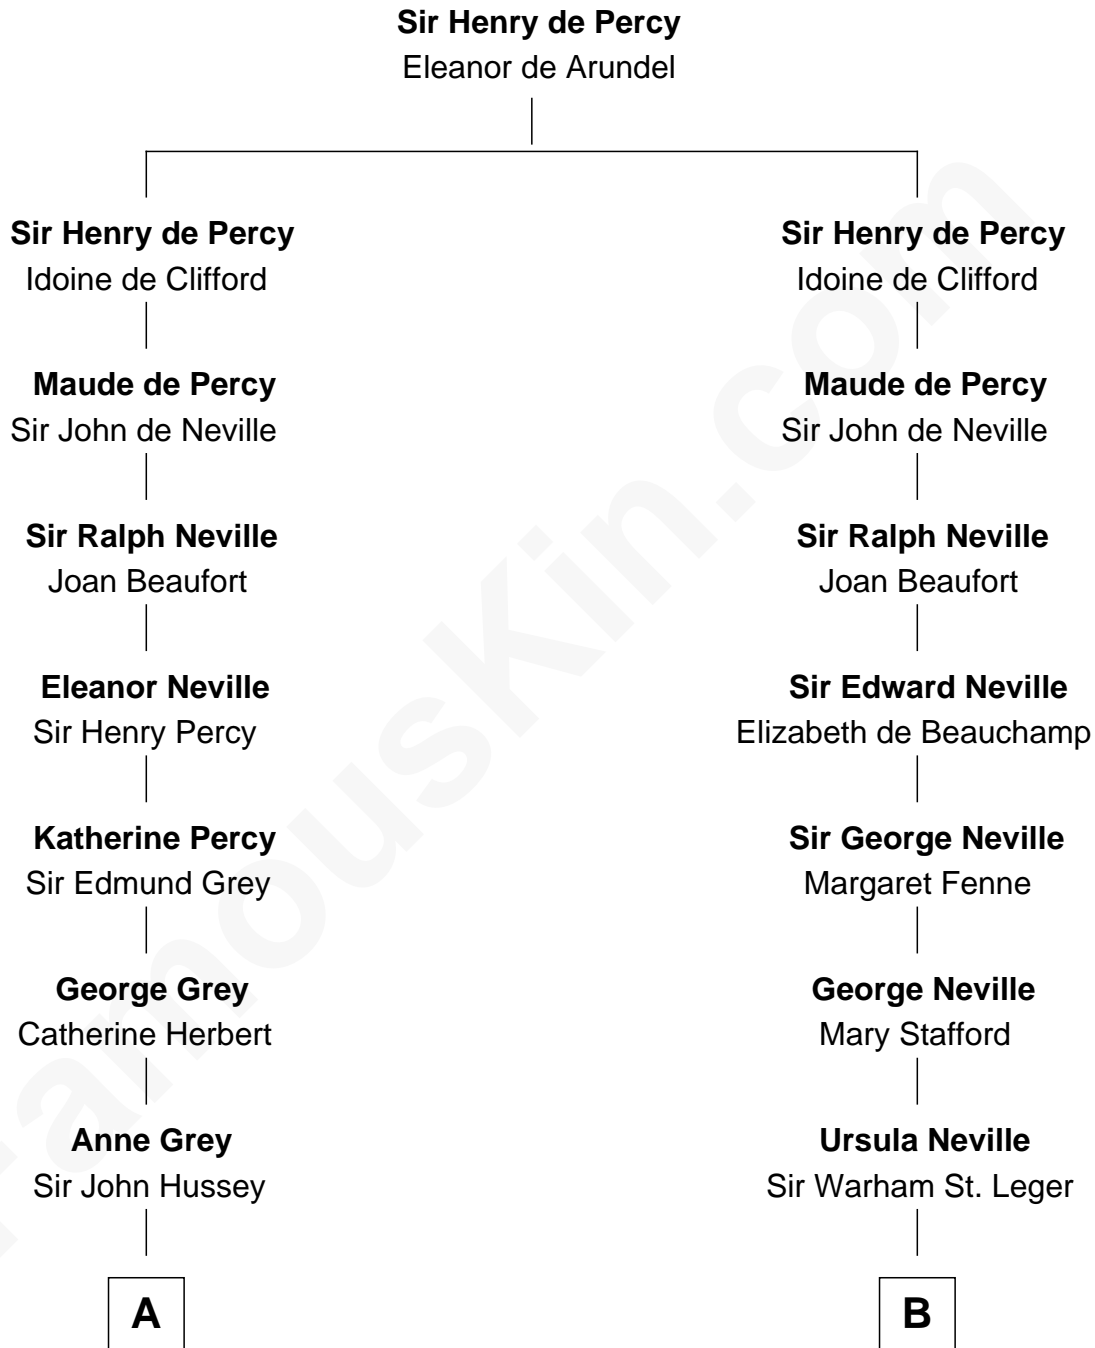

FamousKin.com

Relationship Chart of

Kit Harington

TV Actor - "Game of Thrones"

13th cousin 8 times removed of

John Carroll

Founder of Georgetown University

C

Edward Henry Legge
Cordelia Twysden Molesworth

Lois Marjorie Legge
Ernest Wriothesley Denny

Lavender Cecilia Denny
John Charles Dundas Harington

Sir David Richard Harington
Deborah Jane Catesby

Kit Harington
TV Actor - "Game of Thrones"