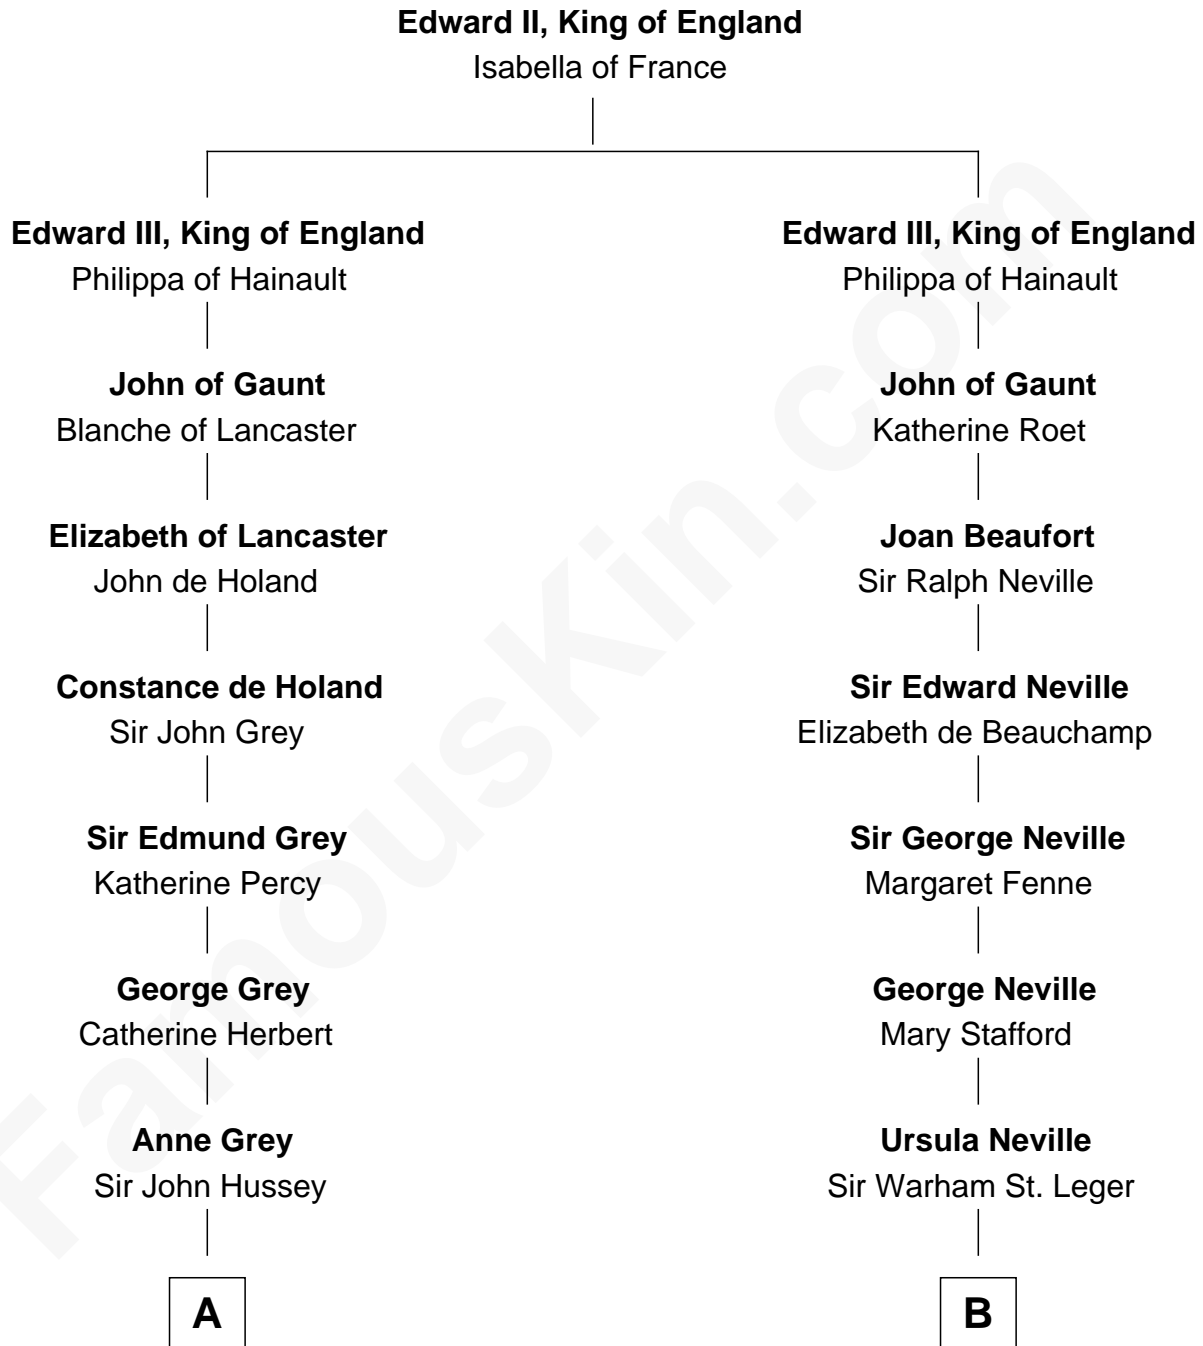

FamousKin.com

Relationship Chart of

Kit Harington

TV Actor - "Game of Thrones"

13th cousin 8 times removed of

John Carroll

Founder of Georgetown University

C

Edward Henry Legge
Cordelia Twysden Molesworth

Lois Marjorie Legge
Ernest Wriothesley Denny

Lavender Cecilia Denny
John Charles Dundas Harington

Sir David Richard Harington
Deborah Jane Catesby

Kit Harington
TV Actor - "Game of Thrones"