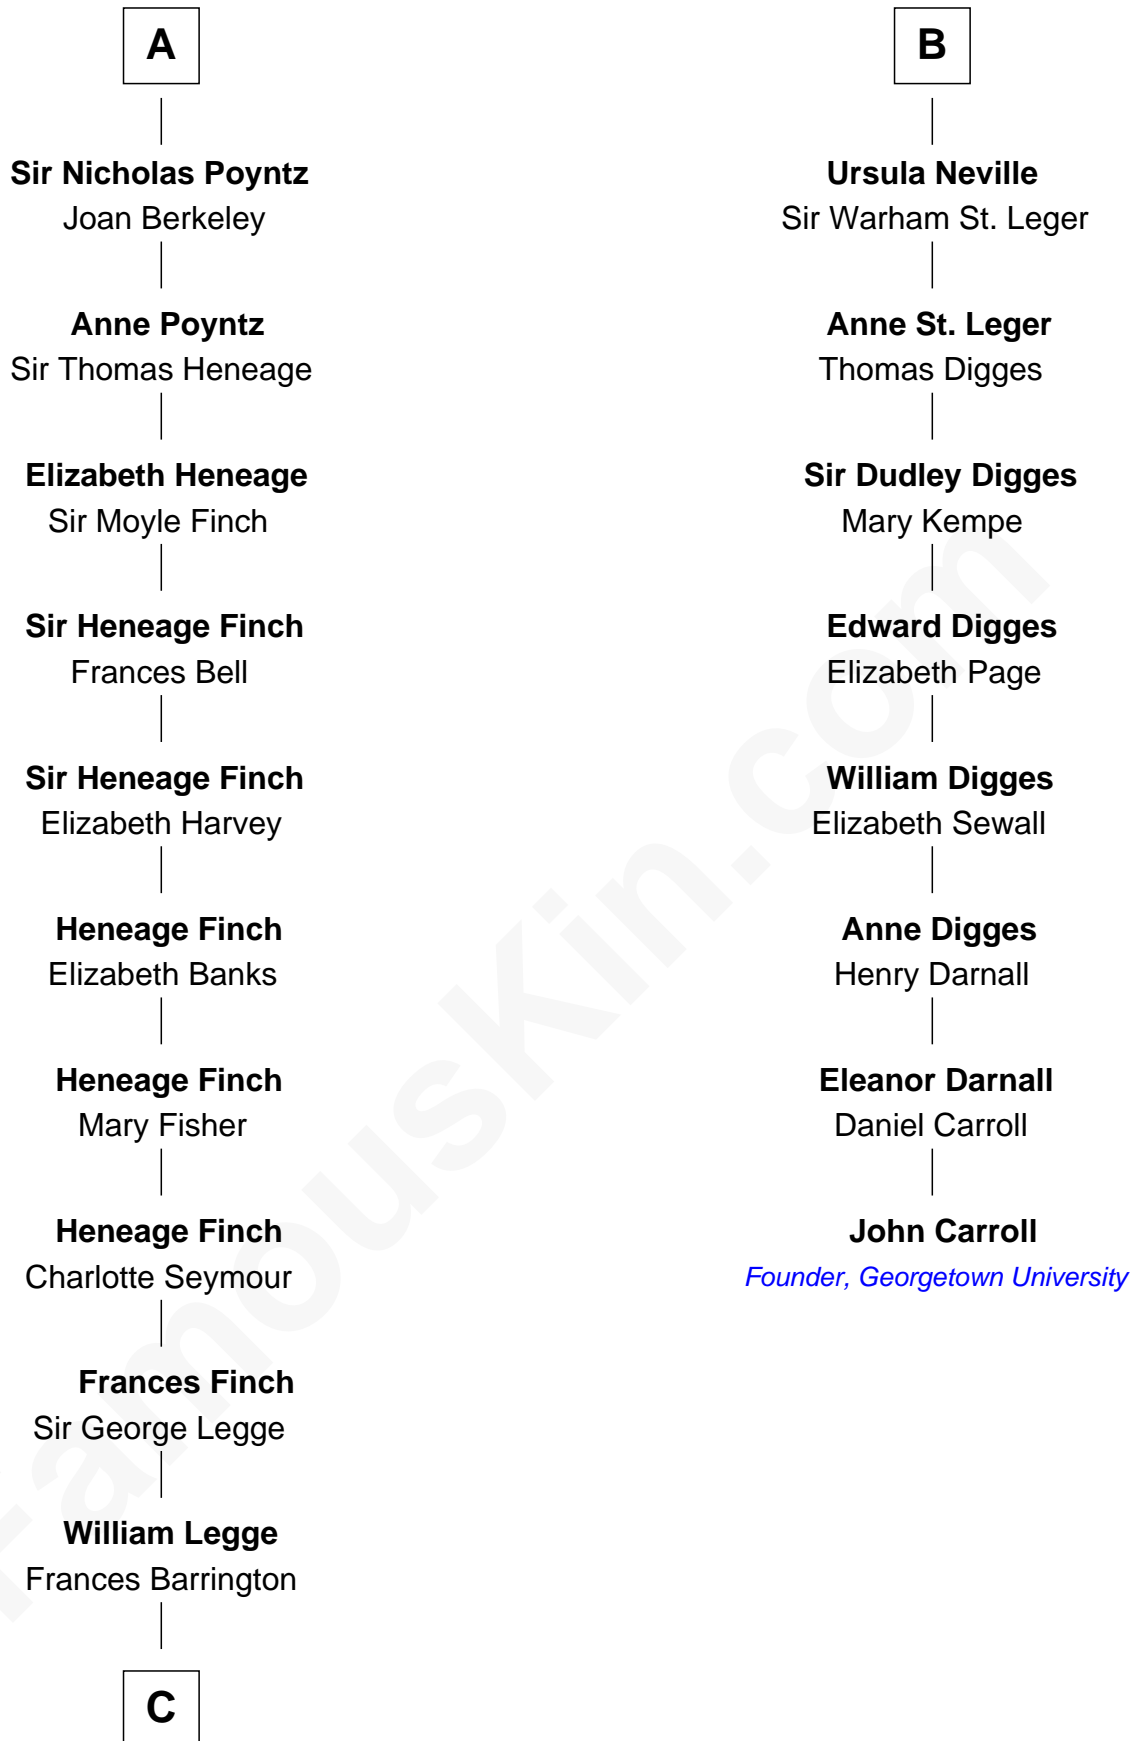

FamousKin.com

Relationship Chart of

Kit Harington

TV Actor - "Game of Thrones"

14th cousin 7 times removed of

John Carroll

Founder of Georgetown University

C

Edward Henry Legge
Cordelia Twysden Molesworth

Lois Marjorie Legge
Ernest Wriothesley Denny

Lavender Cecilia Denny
John Charles Dundas Harington

Sir David Richard Harington
Deborah Jane Catesby

Kit Harington
TV Actor - "Game of Thrones"