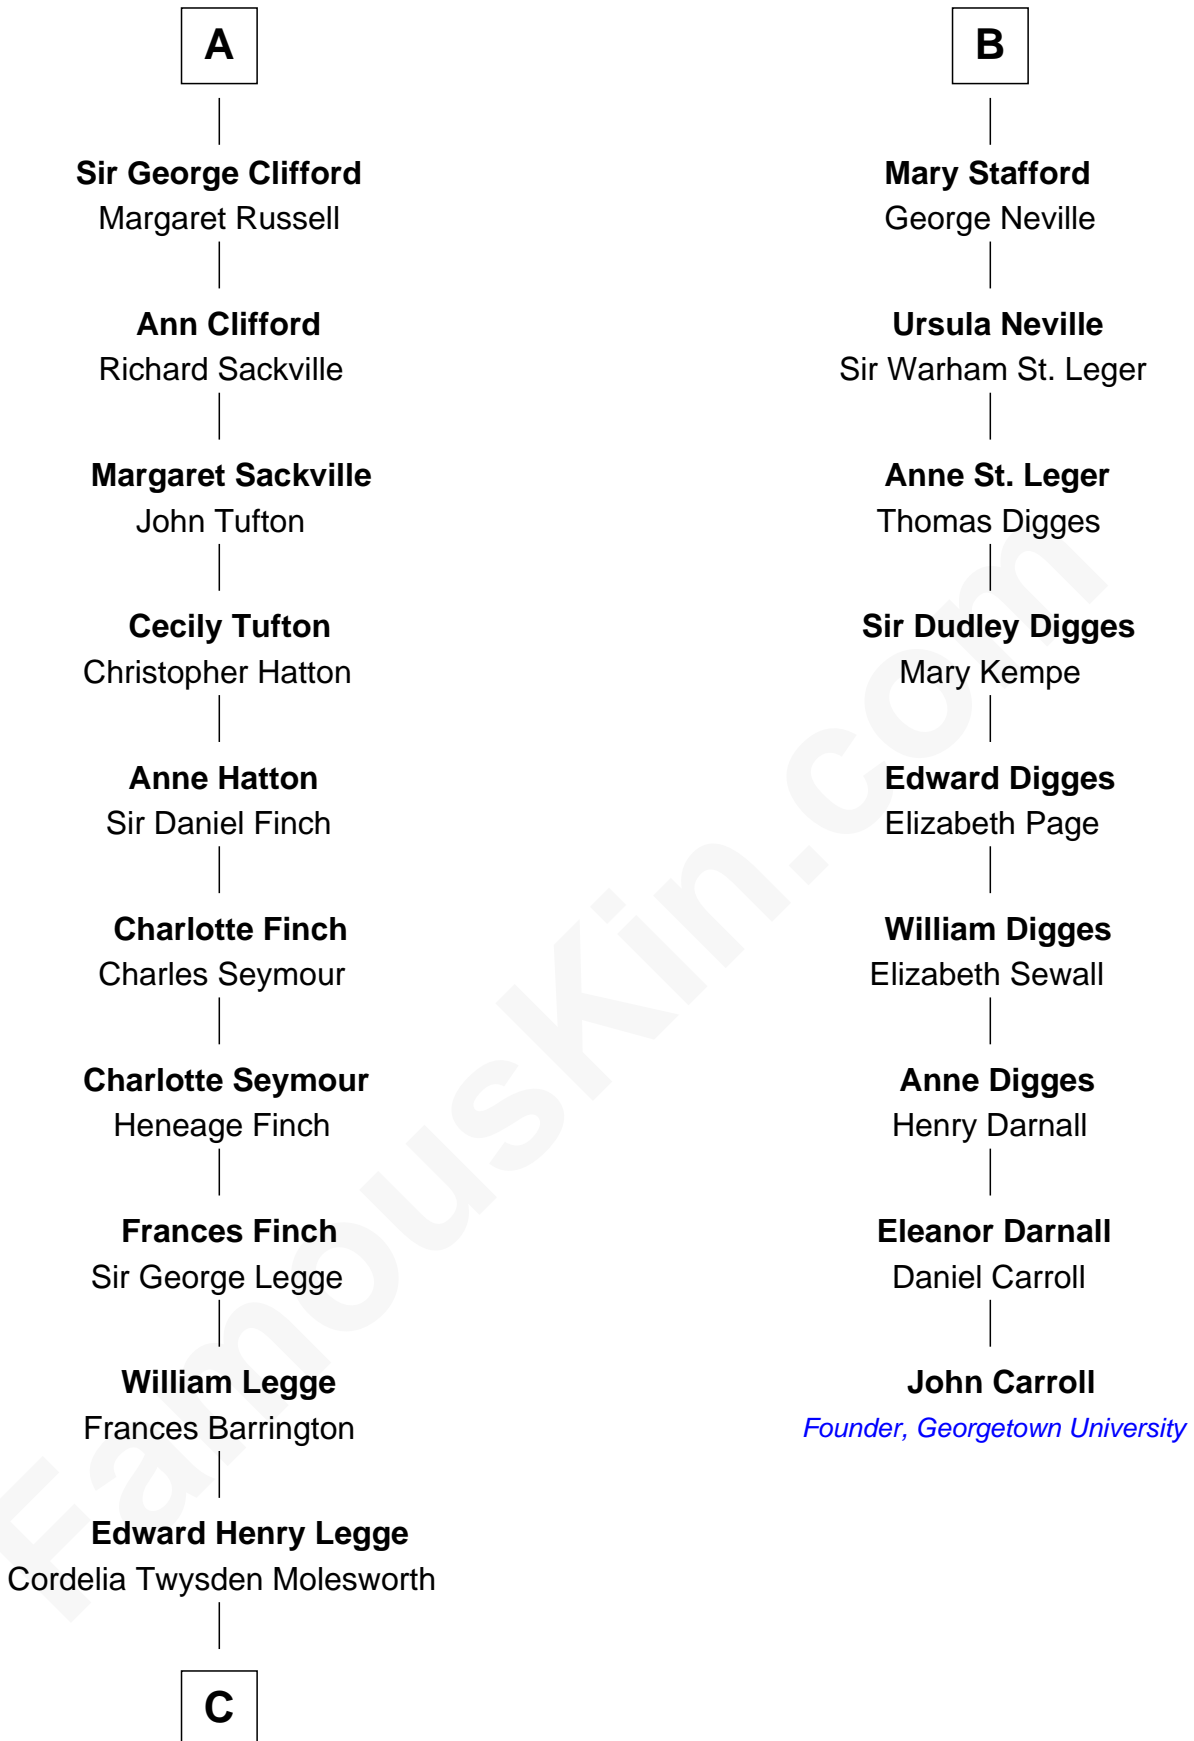

FamousKin.com

Relationship Chart of

Kit Harington

TV Actor - "Game of Thrones"

15th cousin 5 times removed of

John Carroll

Founder of Georgetown University

Sir John Delabere

C

—
Lois Marjorie Legge
Ernest Wriothesley Denny

—
Lavender Cecilia Denny
John Charles Dundas Harington

—
Sir David Richard Harington
Deborah Jane Catesby

—
Kit Harington
TV Actor - "Game of Thrones"

FamousKin.com