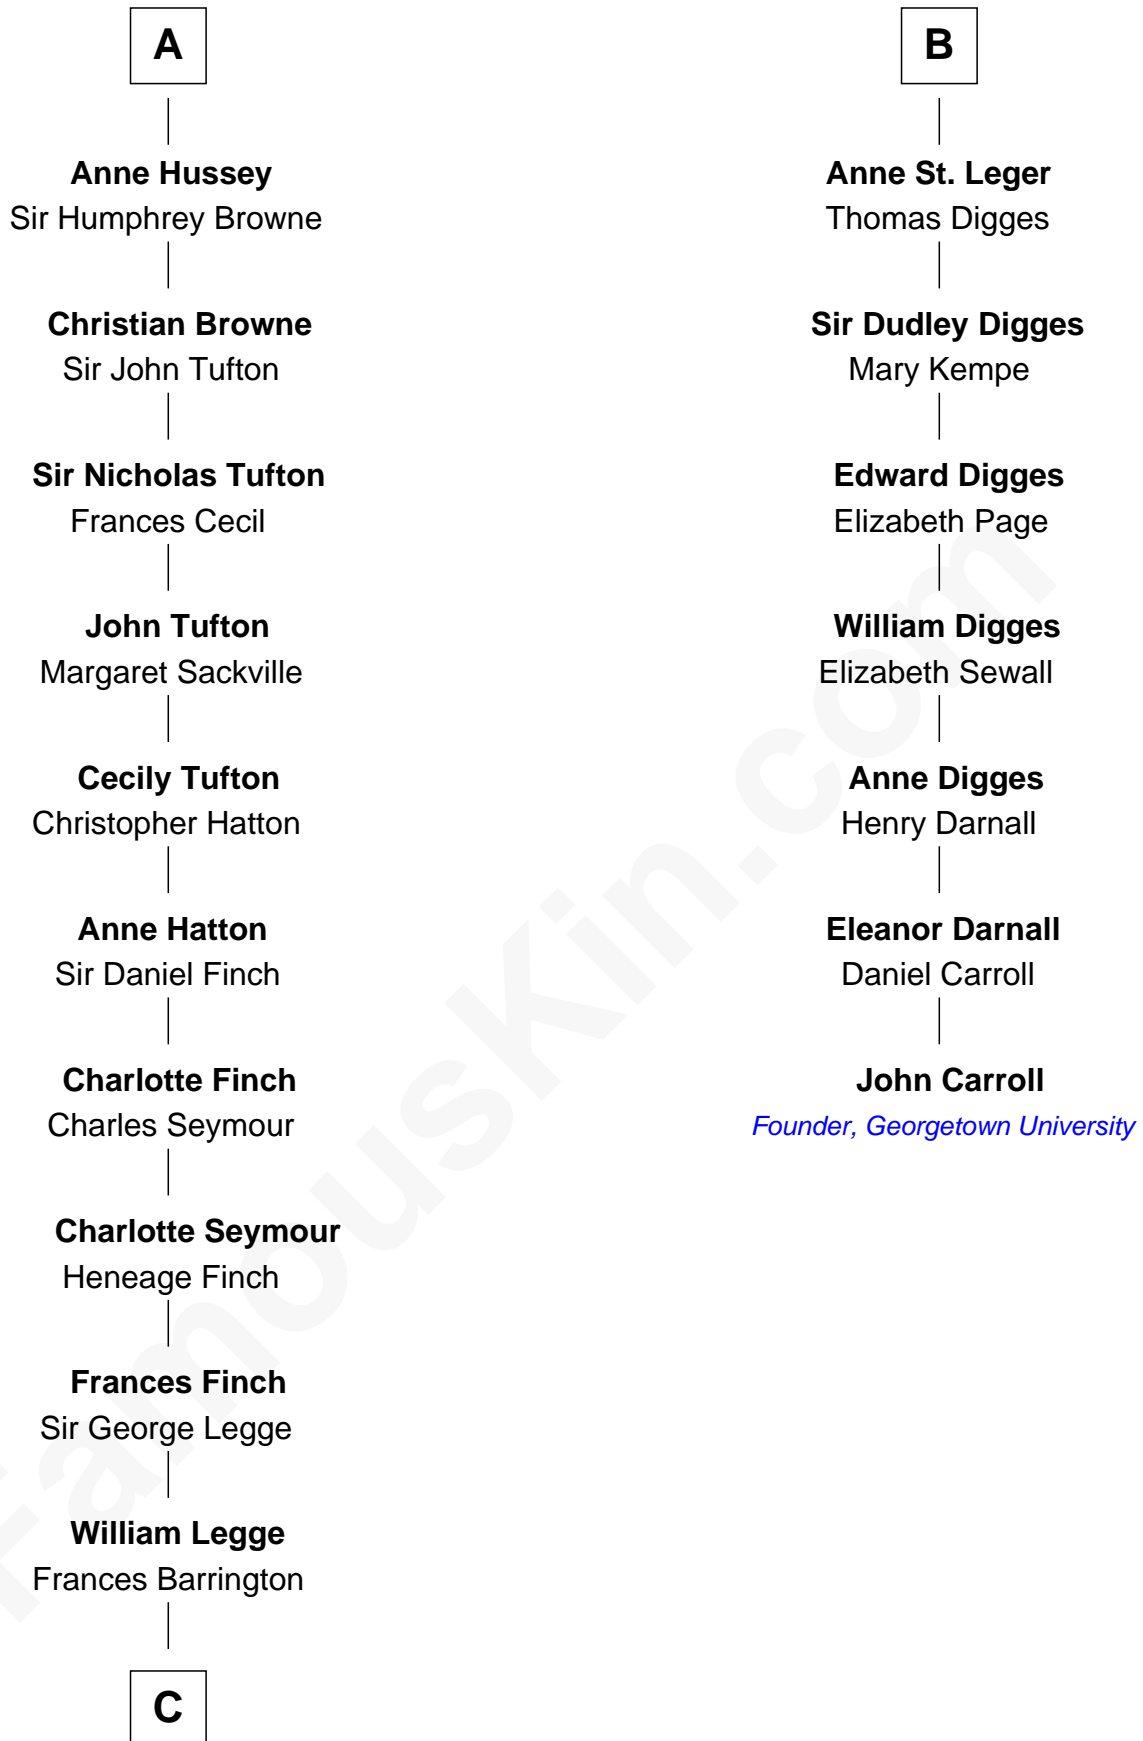

FamousKin.com

Relationship Chart of

Kit Harington

TV Actor - "Game of Thrones"

13th cousin 8 times removed of

John Carroll

Founder of Georgetown University

C

Edward Henry Legge
Cordelia Twysden Molesworth

Lois Marjorie Legge
Ernest Wriothesley Denny

Lavender Cecilia Denny
John Charles Dundas Harington

Sir David Richard Harington
Deborah Jane Catesby

Kit Harington
TV Actor - "Game of Thrones"