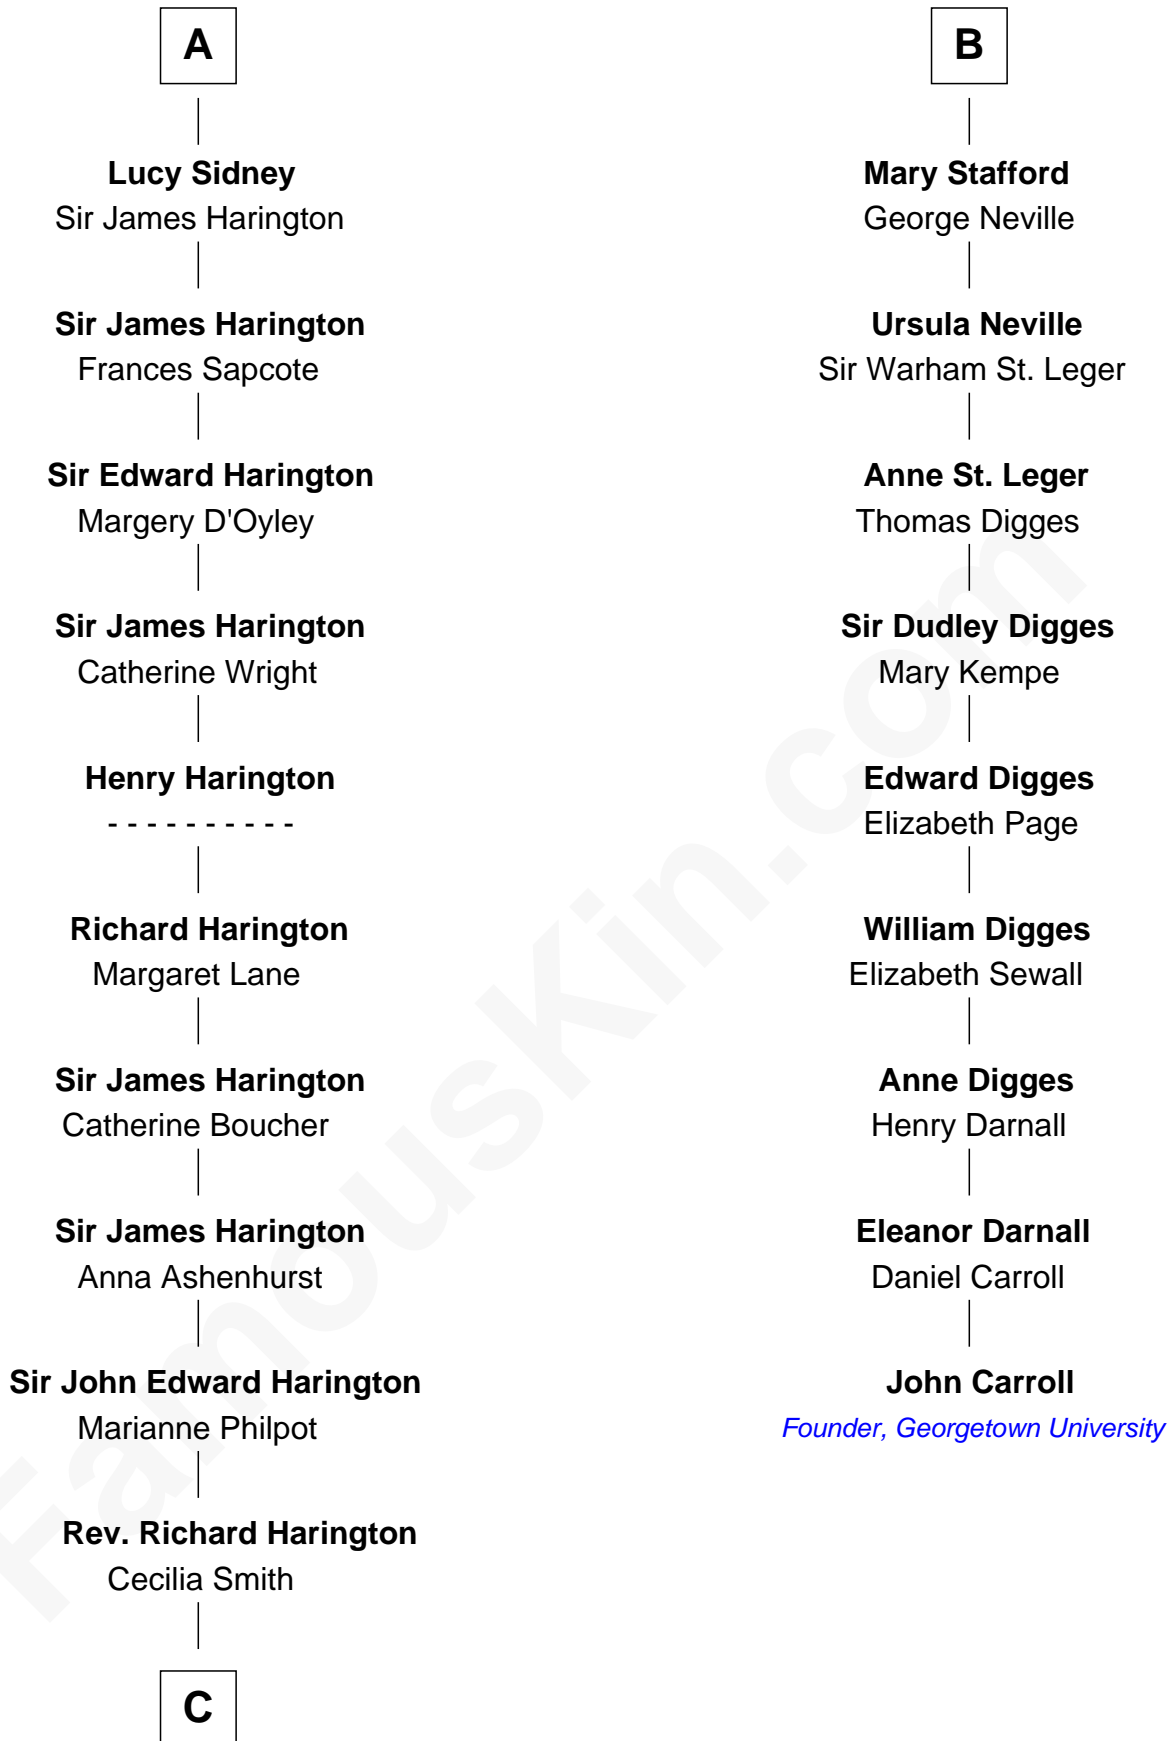

FamousKin.com

Relationship Chart of

Kit Harington

TV Actor - "Game of Thrones"

15th cousin 6 times removed of

John Carroll

Founder of Georgetown University

C

—
Sir Richard Harington

Francis Agnata Biscoe

—
Sir Richard Harington

Selina Louisa Grace Dundas

—
John Charles Dundas Harington

Lavender Cecilia Denny

—
Sir David Richard Harington

Deborah Jane Catesby

—
Kit Harington

TV Actor - "Game of Thrones"