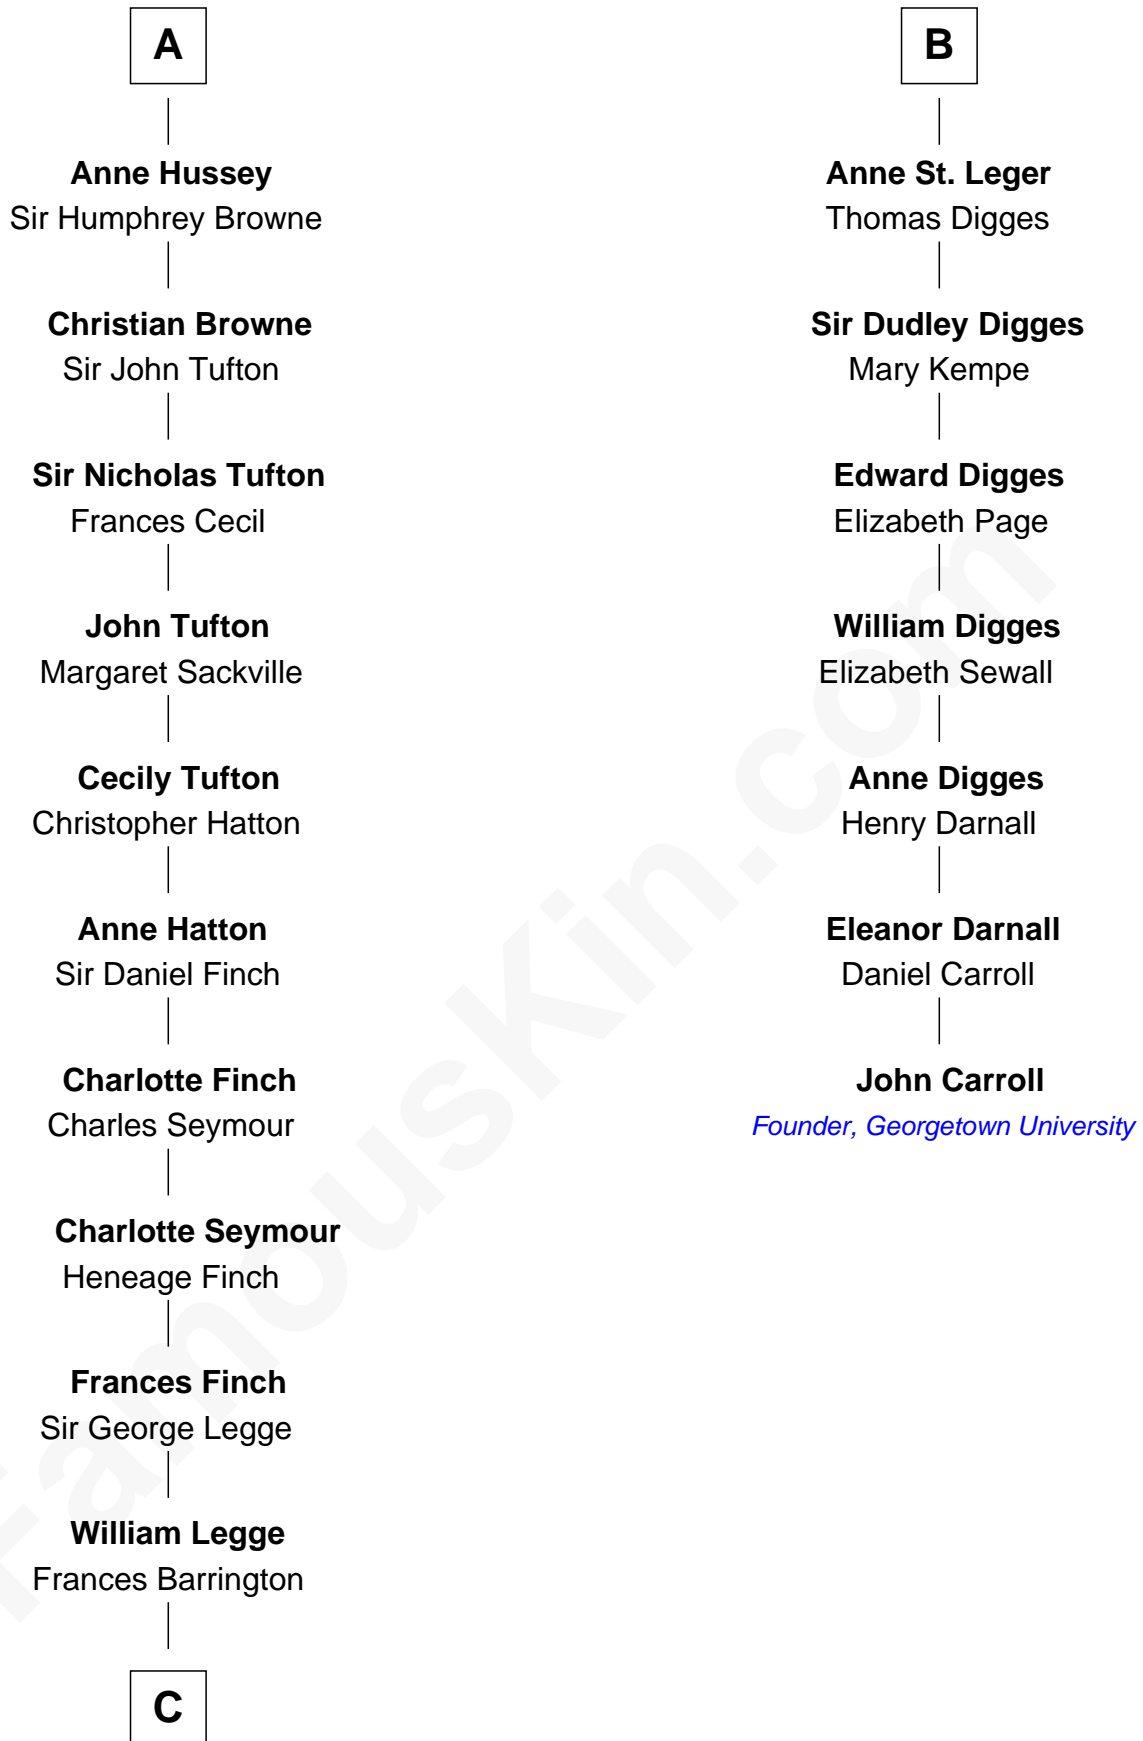

FamousKin.com

Relationship Chart of

Kit Harington

TV Actor - "Game of Thrones"

13th cousin 8 times removed of

John Carroll

Founder of Georgetown University

Sir Hugh I de Audley

Iseult de Mortimer

Alice de Audley
Sir Ralph de Neville

Margaret de Neville
Sir Henry Percy

Sir Henry Percy
Elizabeth Mortimer

Sir Henry Percy
Eleanor Neville

Katherine Percy
Sir Edmund Grey

George Grey
Catherine Herbert

Anne Grey
Sir John Hussey

A

Alice de Audley
Sir Ralph de Neville

Sir John de Neville
Maude de Percy

Sir Ralph Neville
Joan Beaufort

Sir Edward Neville
Elizabeth de Beauchamp

Sir George Neville
Margaret Fenne

George Neville
Mary Stafford

Ursula Neville
Sir Warham St. Leger

B

C

Edward Henry Legge
Cordelia Twysden Molesworth

Lois Marjorie Legge
Ernest Wriothesley Denny

Lavender Cecilia Denny
John Charles Dundas Harington