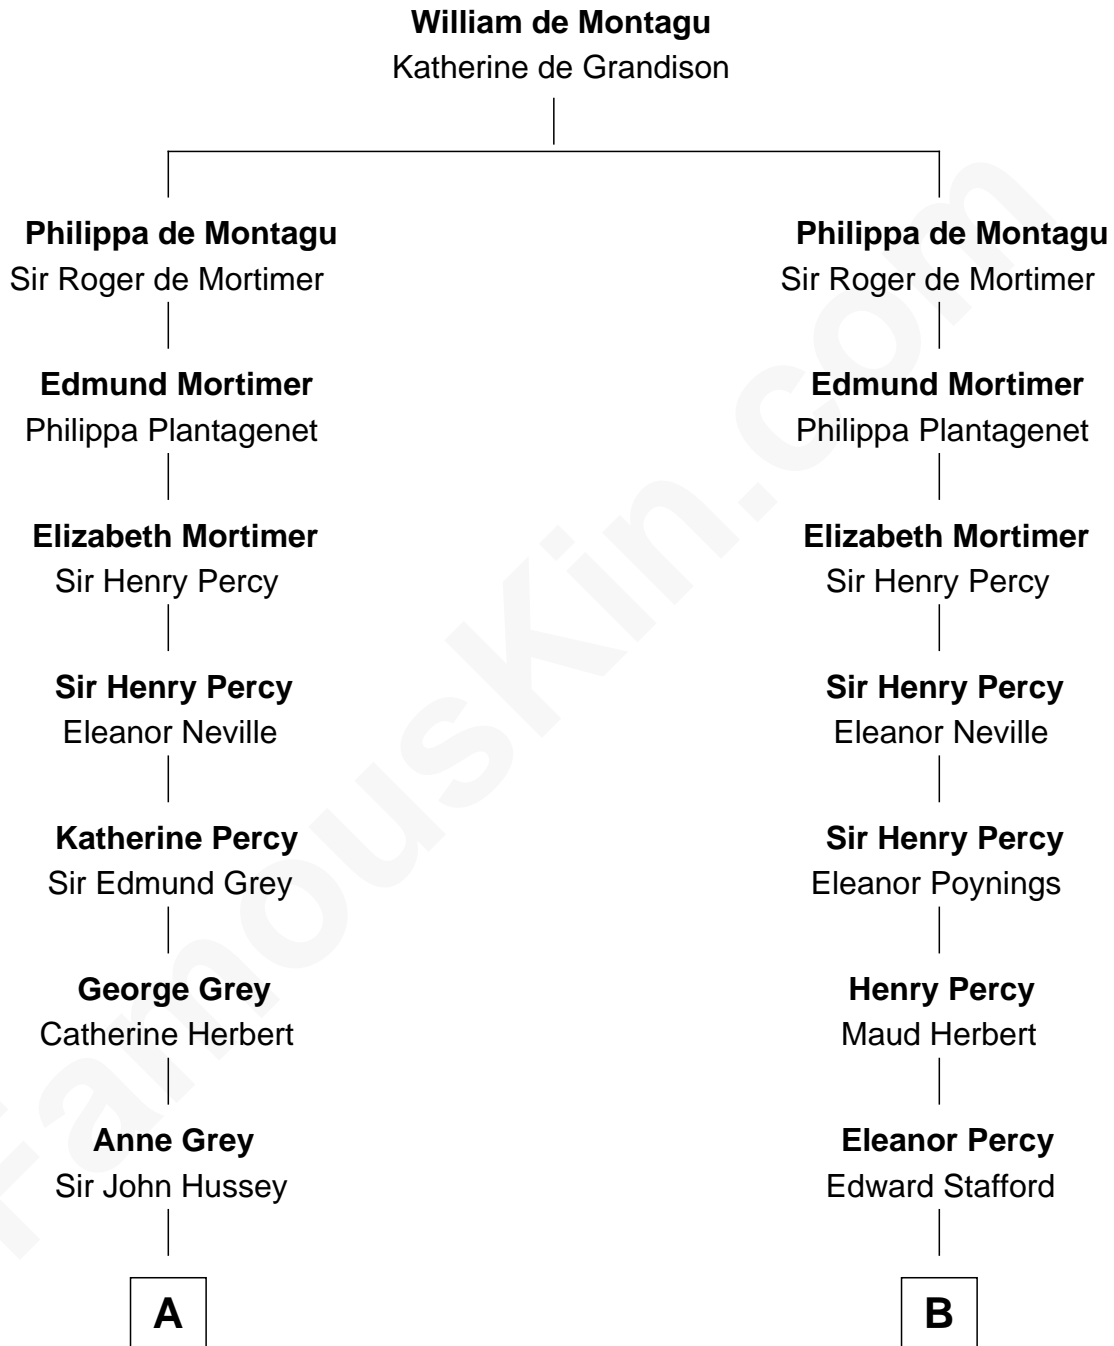

FamousKin.com

Relationship Chart of

Kit Harington

TV Actor - "Game of Thrones"

15th cousin 6 times removed of

John Carroll

Founder of Georgetown University

C

Edward Henry Legge
Cordelia Twysden Molesworth

Lois Marjorie Legge
Ernest Wriothesley Denny

Lavender Cecilia Denny
John Charles Dundas Harington

Sir David Richard Harington
Deborah Jane Catesby

Kit Harington
TV Actor - "Game of Thrones"