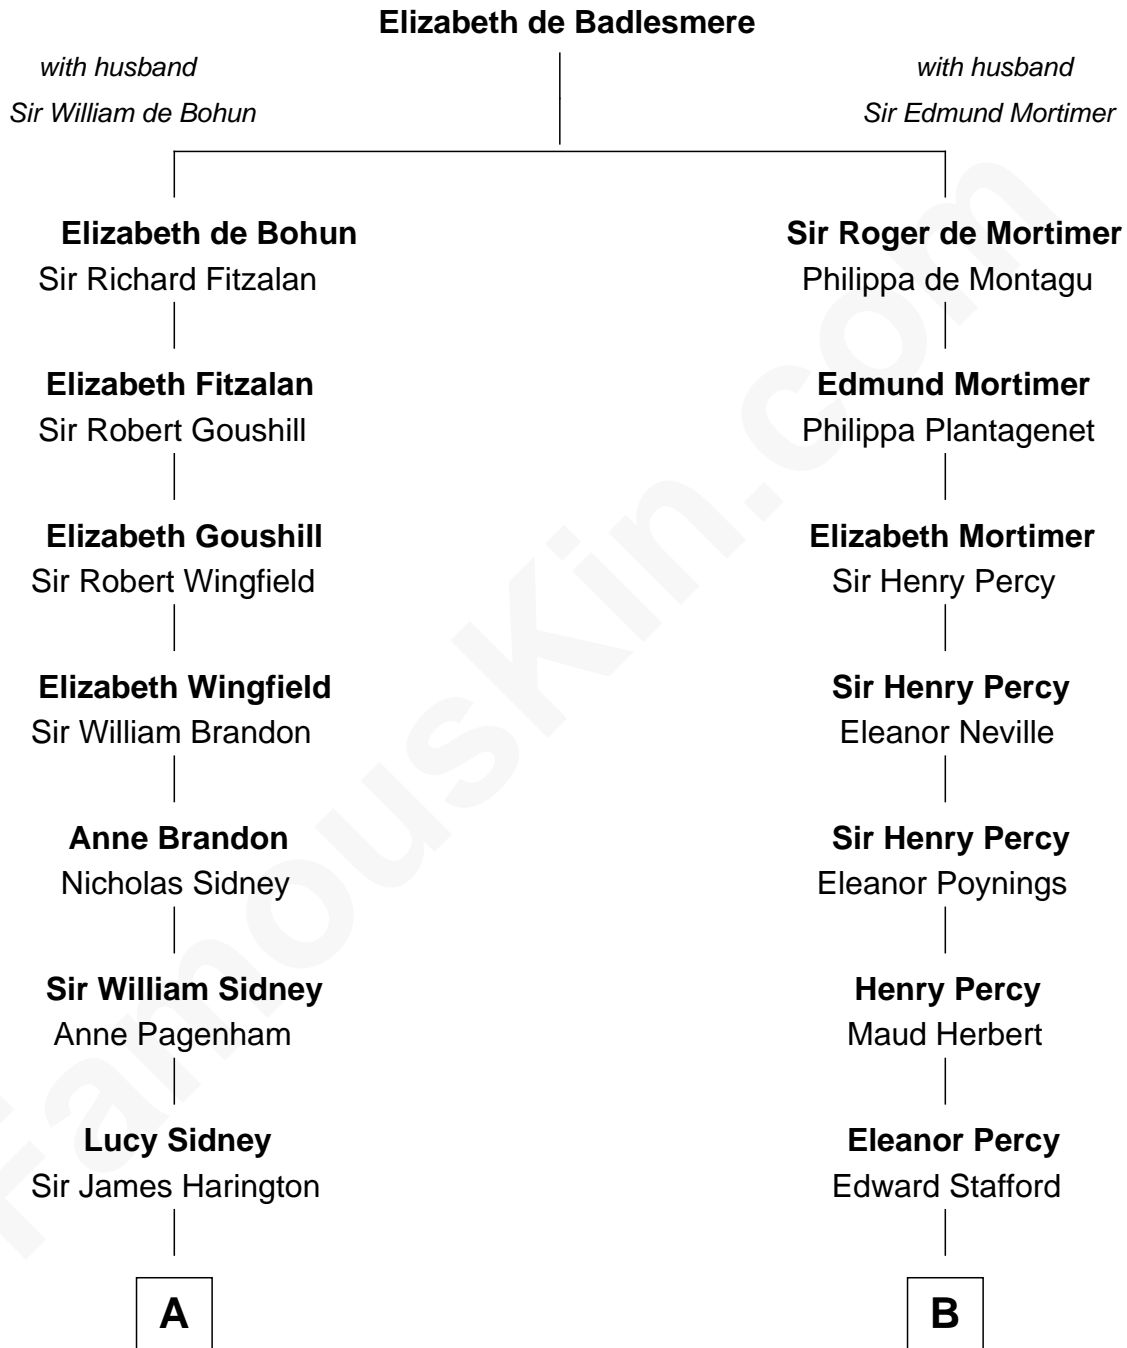

## Relationship Chart of

### Kit Harington

TV Actor - "Game of Thrones"

15th cousin 5 times removed of

### John Carroll

Founder of Georgetown University

**C**

—  
**Sir Richard Harington**

Selina Louisa Grace Dundas

—  
**John Charles Dundas Harington**

Lavender Cecilia Denny

—  
**Sir David Richard Harington**