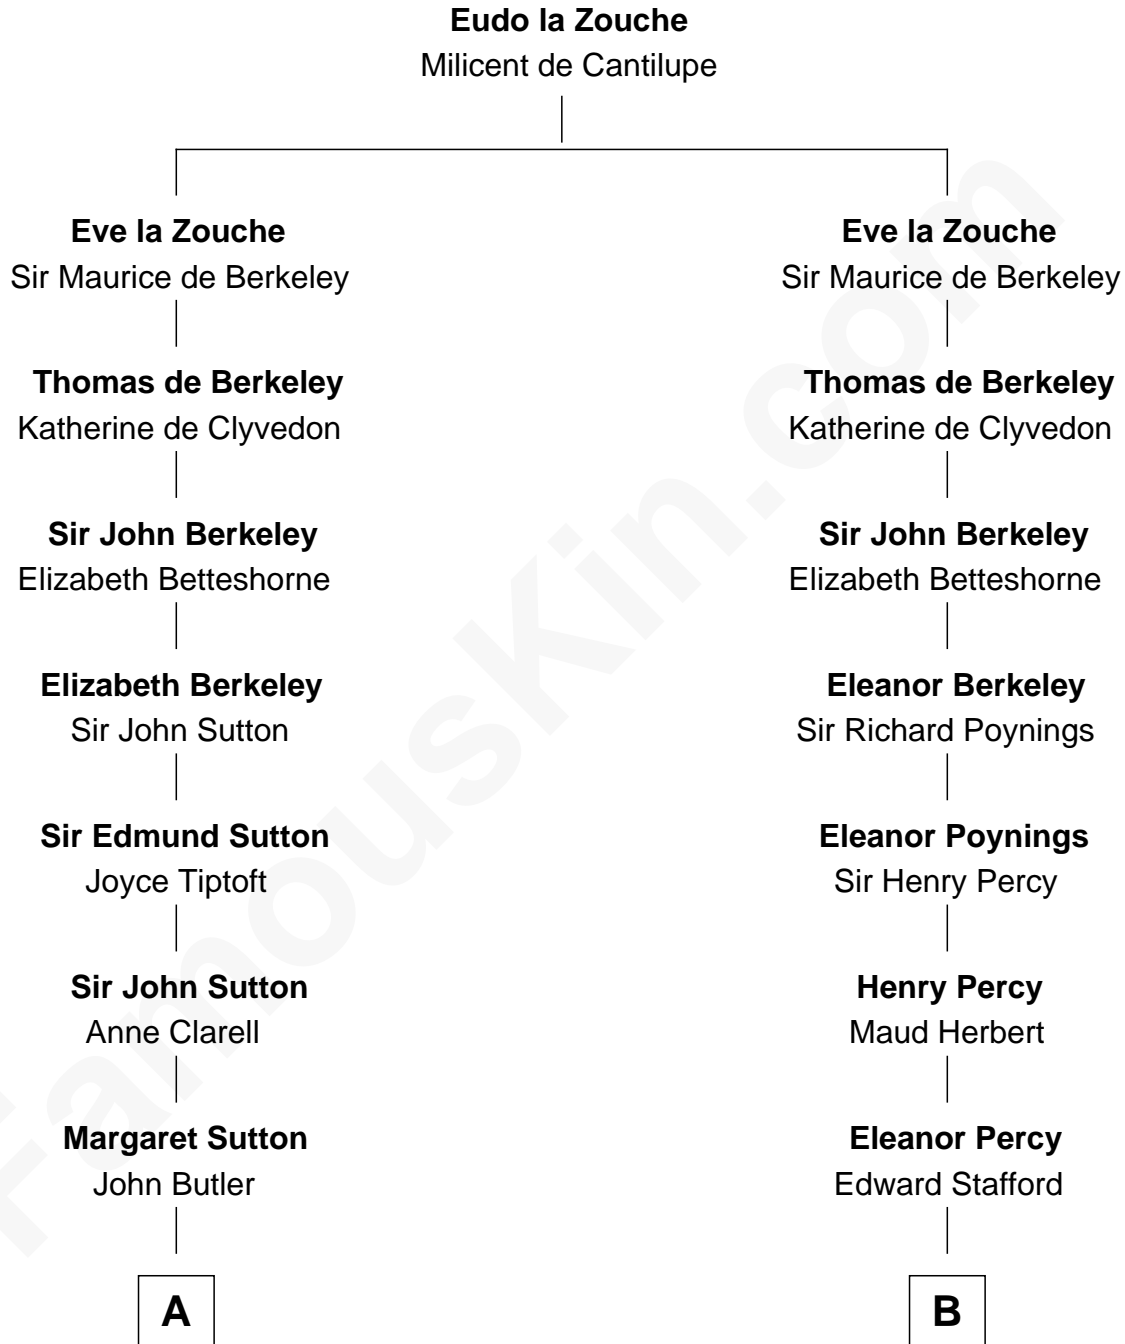

FamousKin.com

Relationship Chart of

Kit Harington

TV Actor - "Game of Thrones"

15th cousin 6 times removed of

John Carroll

Founder of Georgetown University

C

Edward Henry Legge
Cordelia Twysden Molesworth

Lois Marjorie Legge
Ernest Wriothesley Denny

Lavender Cecilia Denny
John Charles Dundas Harington

Sir David Richard Harington
Deborah Jane Catesby

Kit Harington
TV Actor - "Game of Thrones"