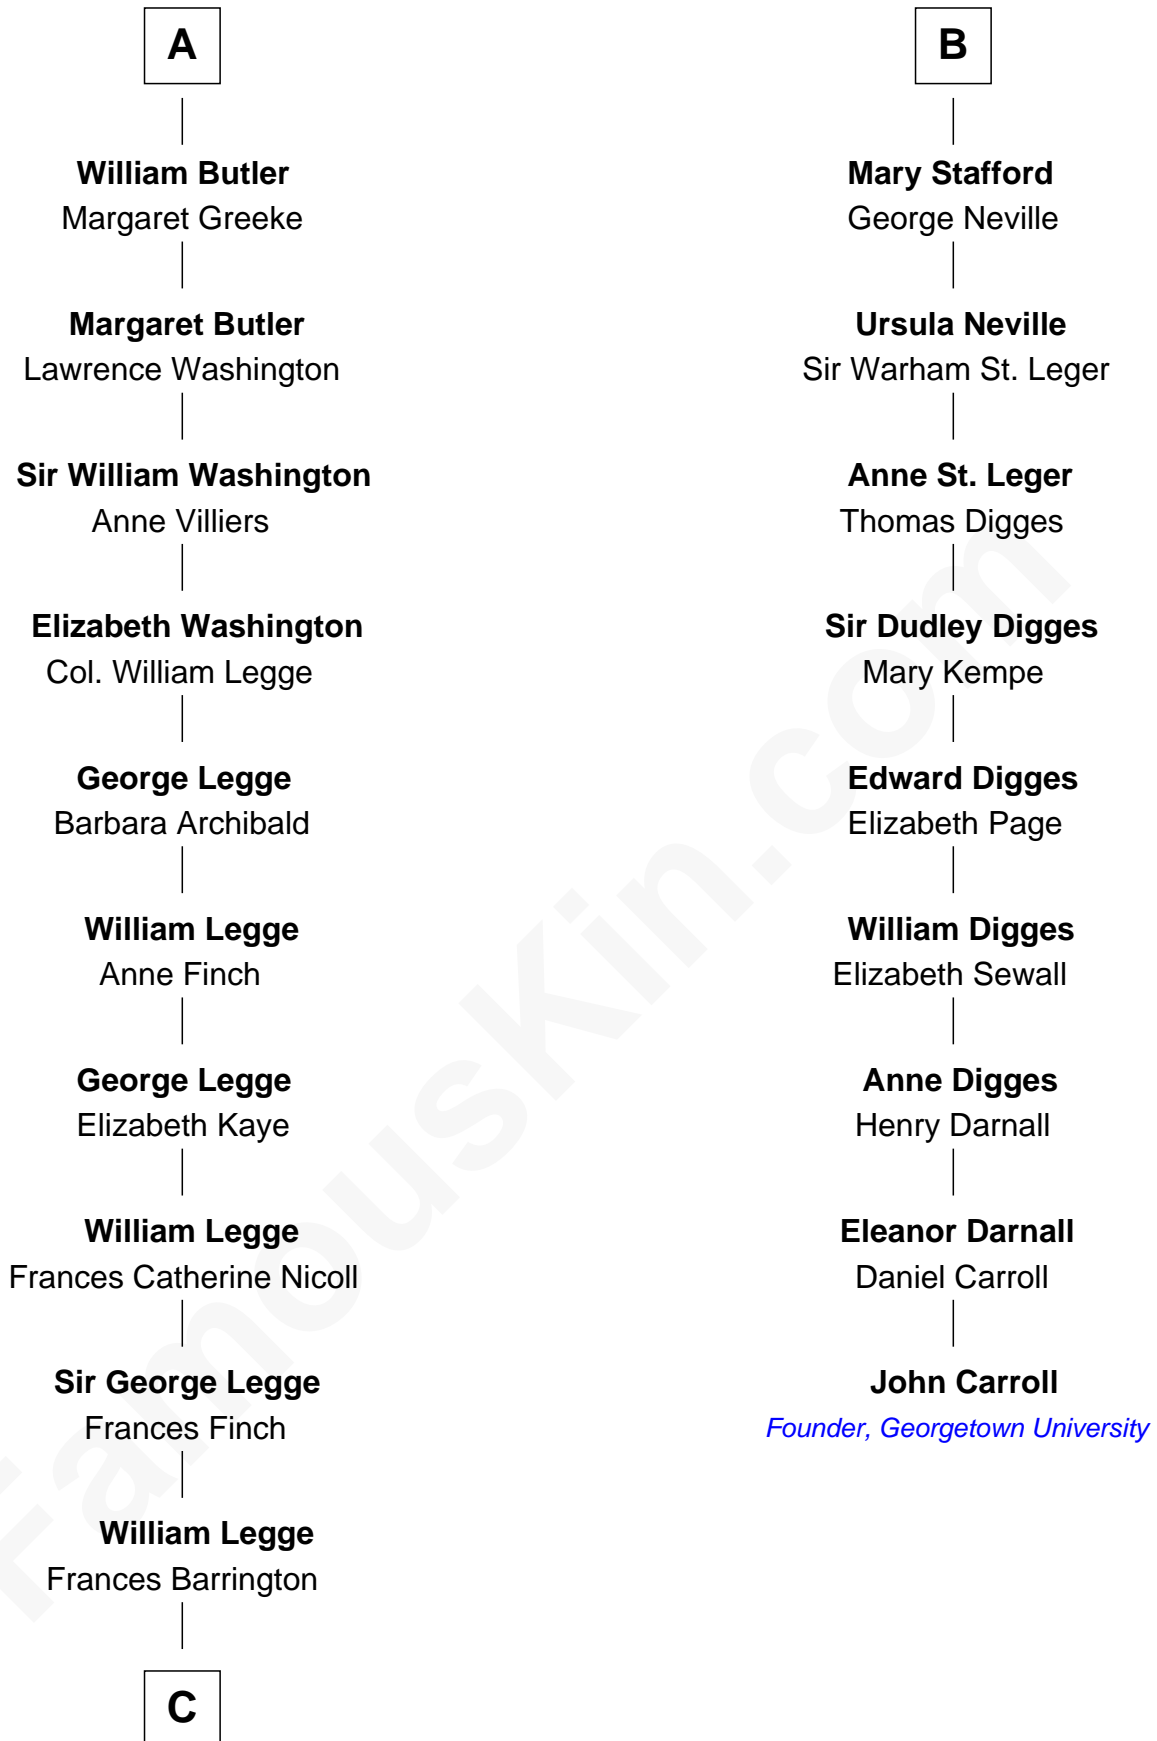

FamousKin.com

Relationship Chart of

Kit Harington

TV Actor - "Game of Thrones"

15th cousin 6 times removed of

John Carroll

Founder of Georgetown University

C

Edward Henry Legge
Cordelia Twysden Molesworth

Lois Marjorie Legge
Ernest Wriothesley Denny

Lavender Cecilia Denny
John Charles Dundas Harington

Sir David Richard Harington
Deborah Jane Catesby

Kit Harington
TV Actor - "Game of Thrones"