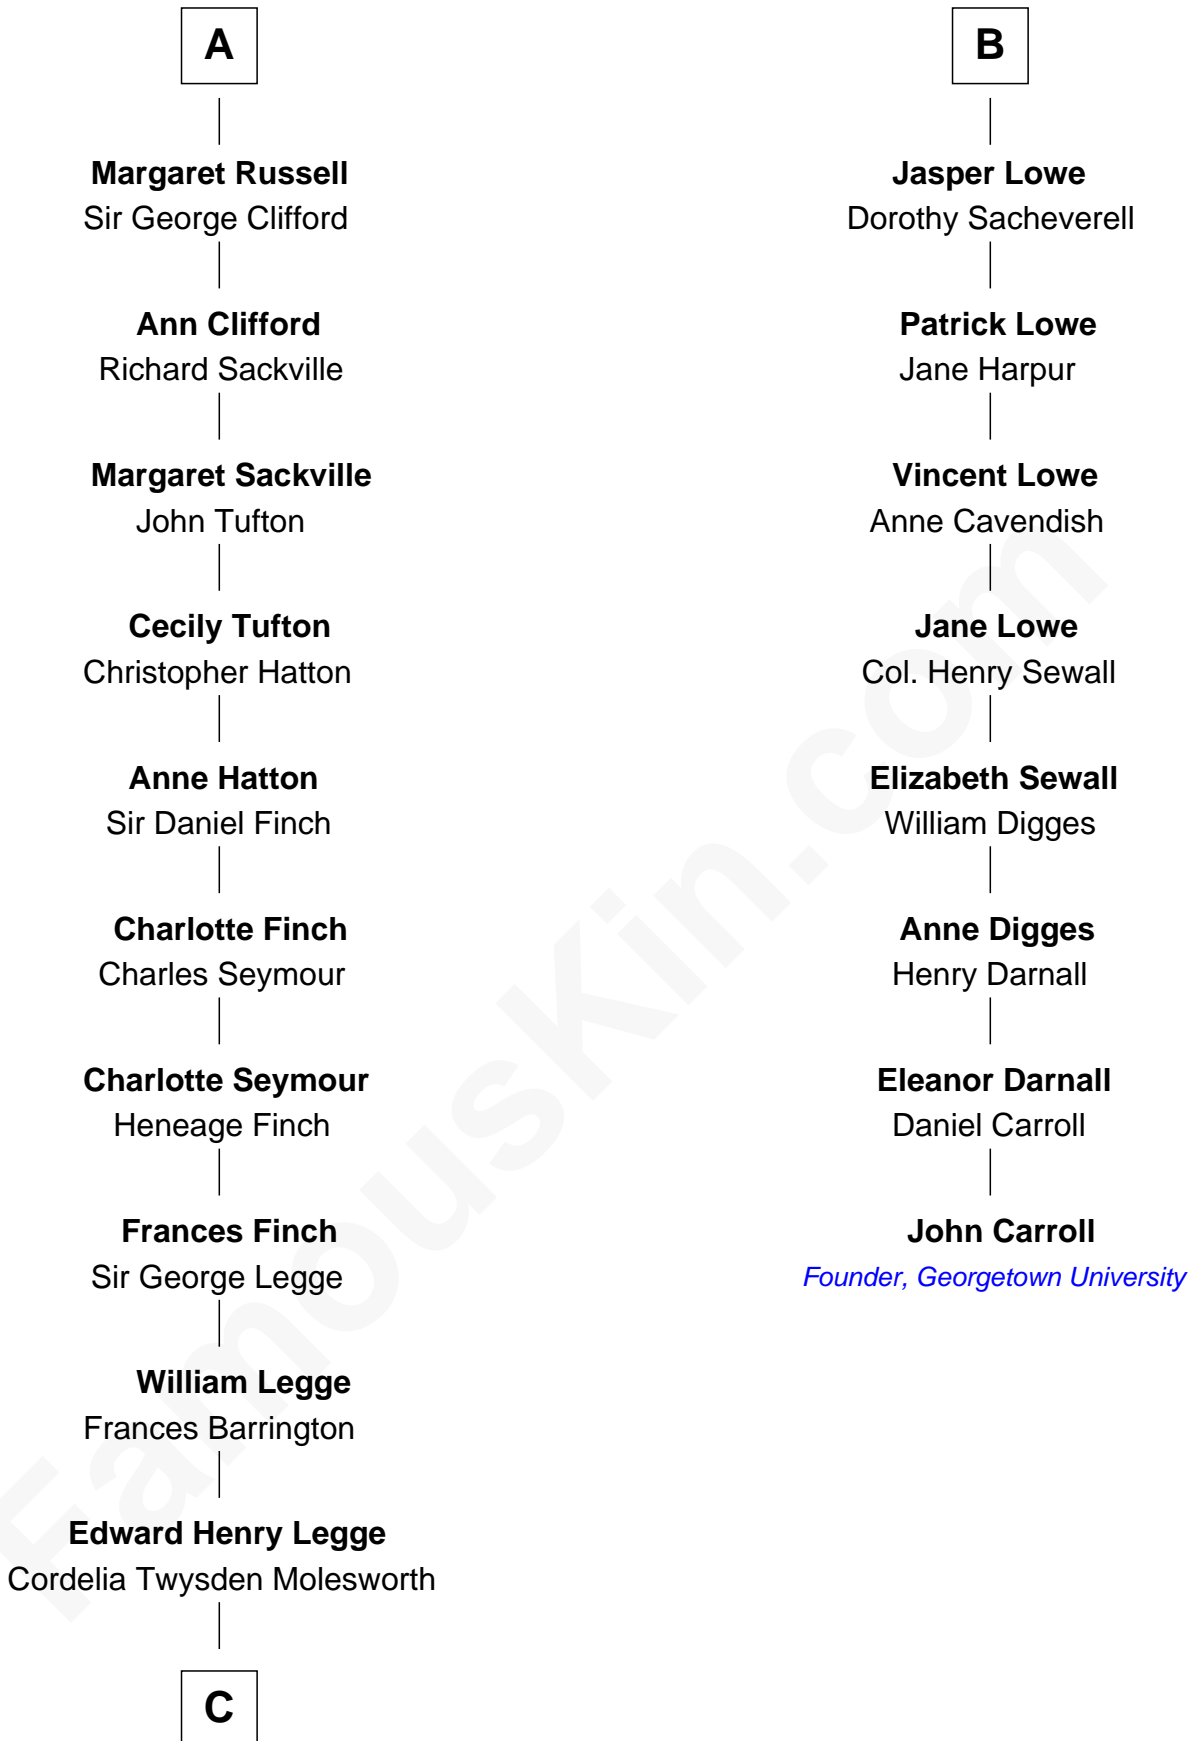

FamousKin.com

Relationship Chart of

Kit Harington

TV Actor - "Game of Thrones"

14th cousin 6 times removed of

John Carroll

Founder of Georgetown University

Sir John Howard

Alice de Bois

C

—
Lois Marjorie Legge
Ernest Wriothesley Denny

—
Lavender Cecilia Denny
John Charles Dundas Harington

—
Sir David Richard Harington
Deborah Jane Catesby

—
Kit Harington
TV Actor - "Game of Thrones"