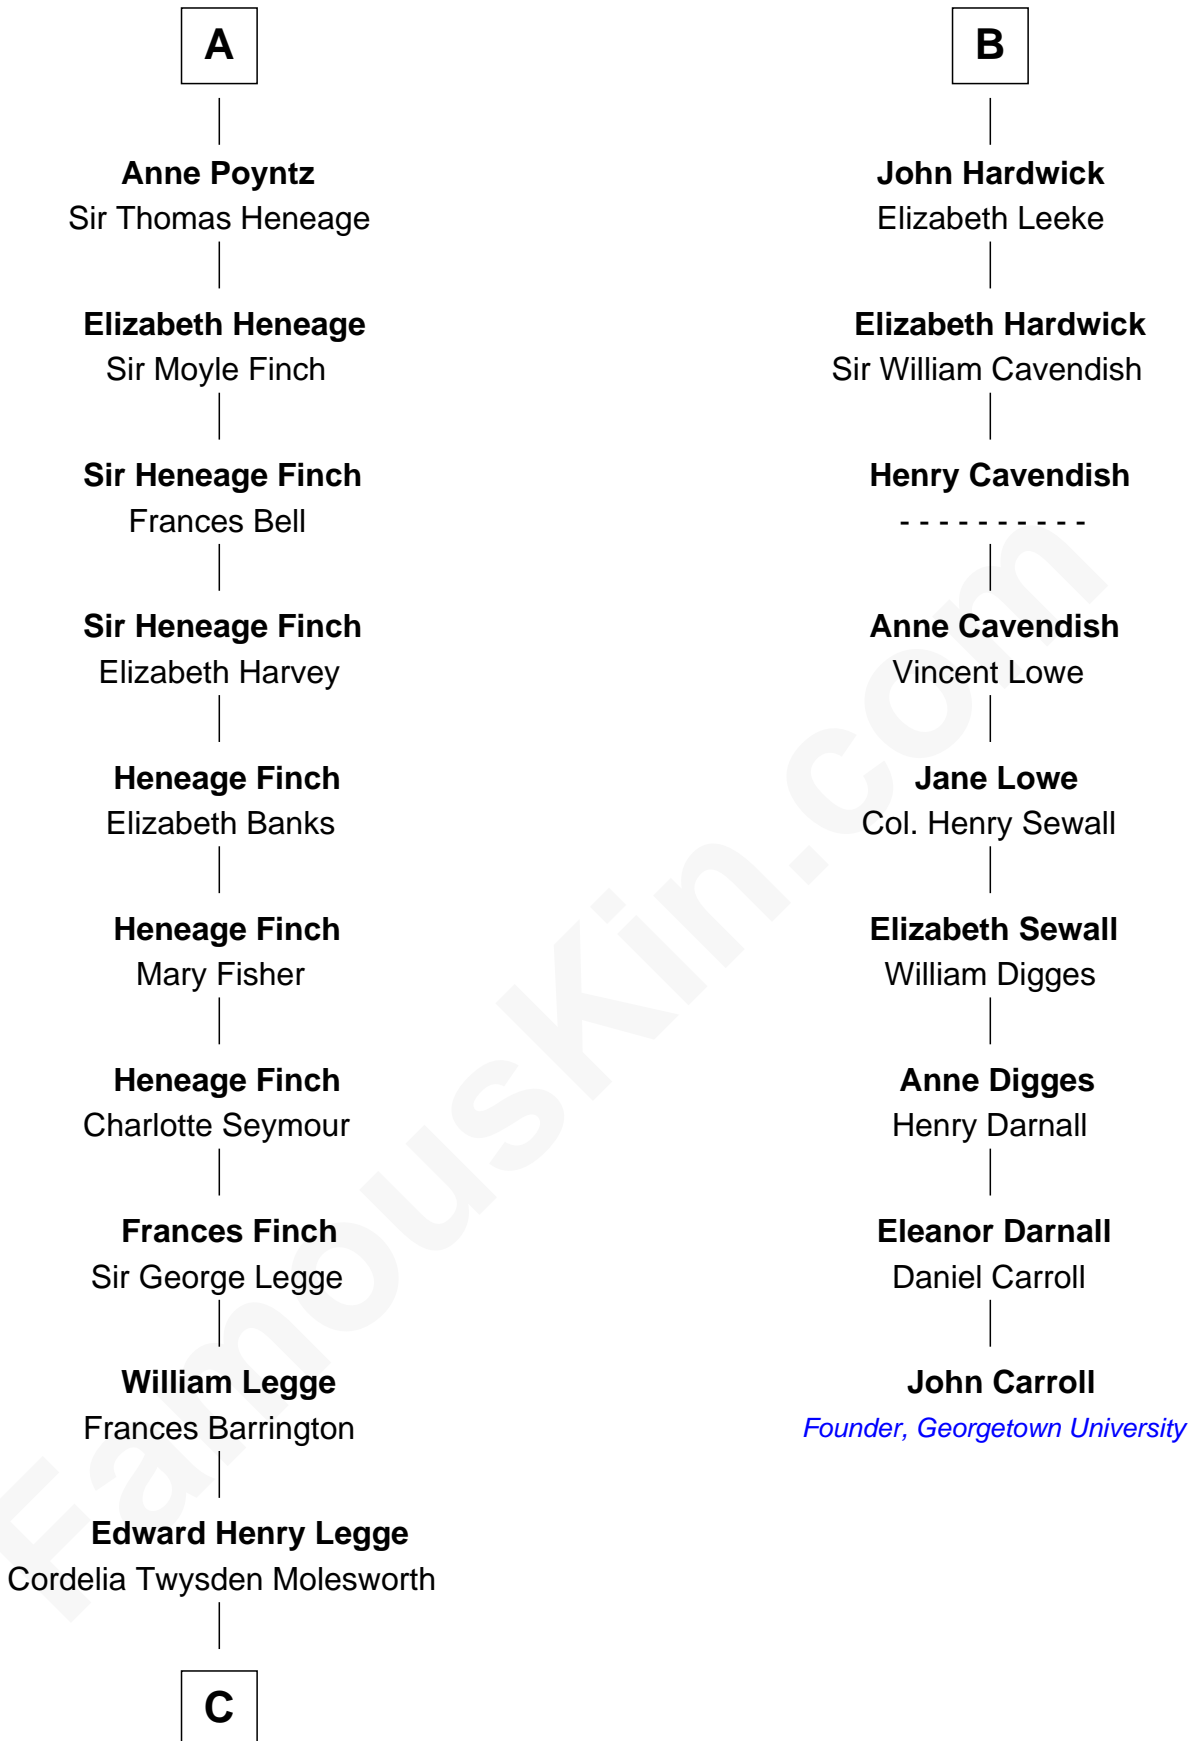

FamousKin.com

Relationship Chart of

Kit Harington

TV Actor - "Game of Thrones"

15th cousin 5 times removed of

John Carroll

Founder of Georgetown University

Humphrey de Bohun
Elizabeth Plantagenet

C

—
Lois Marjorie Legge
Ernest Wriothesley Denny

—
Lavender Cecilia Denny
John Charles Dundas Harington

—
Sir David Richard Harington
Deborah Jane Catesby

—
Kit Harington
TV Actor - "Game of Thrones"

FamousKin.com