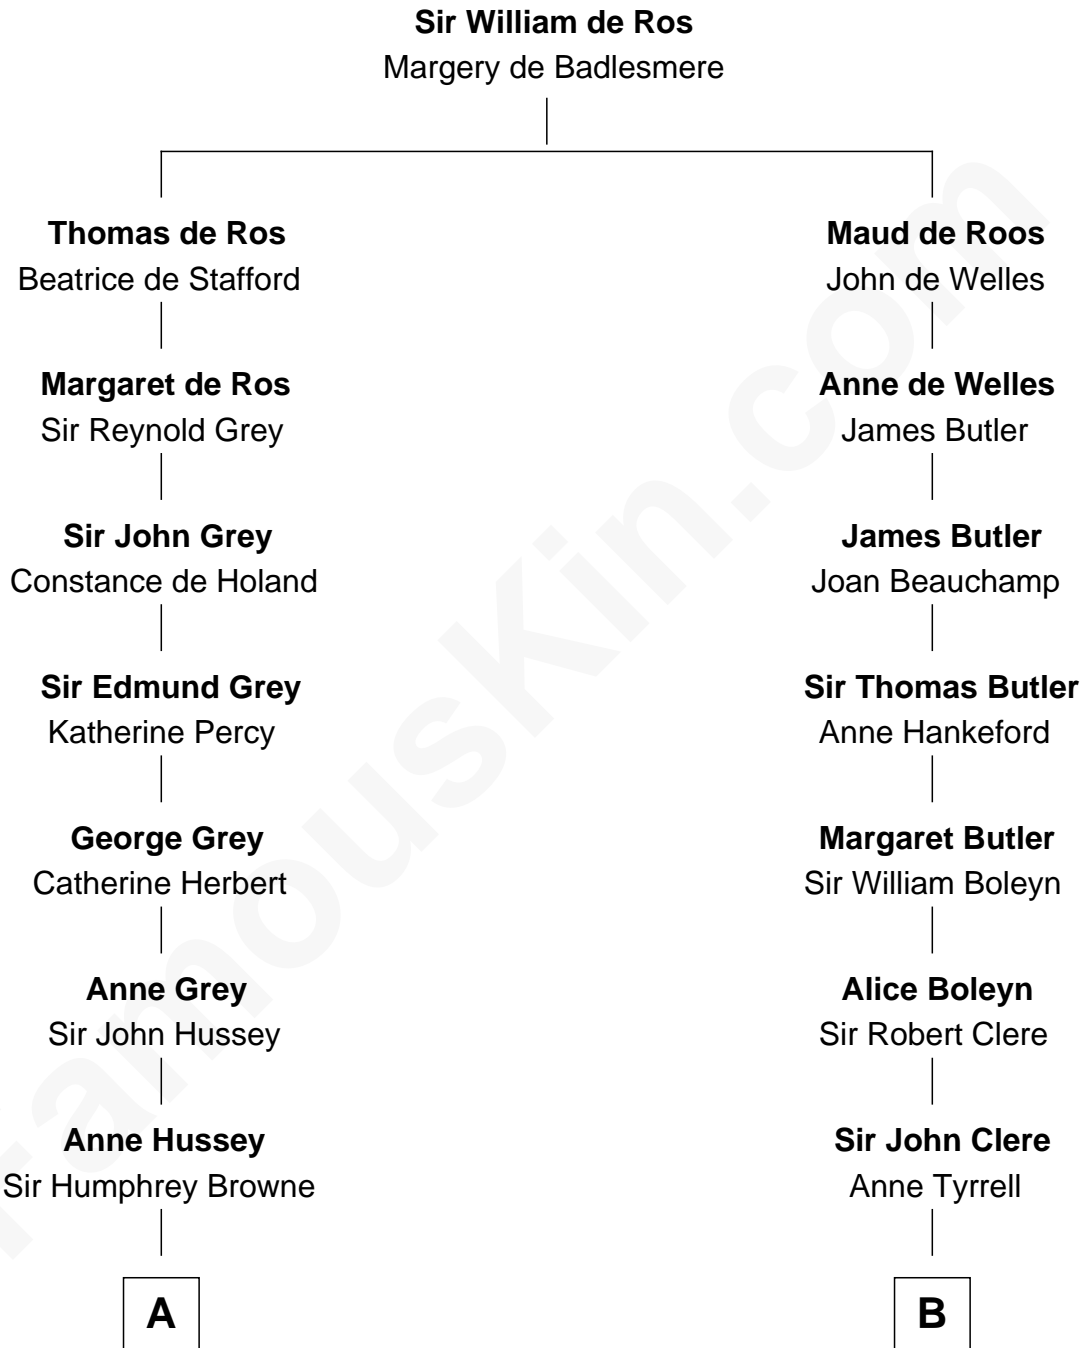

FamousKin.com

Relationship Chart of

Kit Harington

TV Actor - "Game of Thrones"

20th cousin 1 time removed of

Treat Williams

TV & Movie Actor

C

Lois Marjorie Legge
Ernest Wriothesley Denny

Lavender Cecilia Denny
John Charles Dundas Harington

Sir David Richard Harington
Deborah Jane Catesby

Kit Harington
TV Actor - "Game of Thrones"

D

Rufus M. Gillette
Abigail Payne