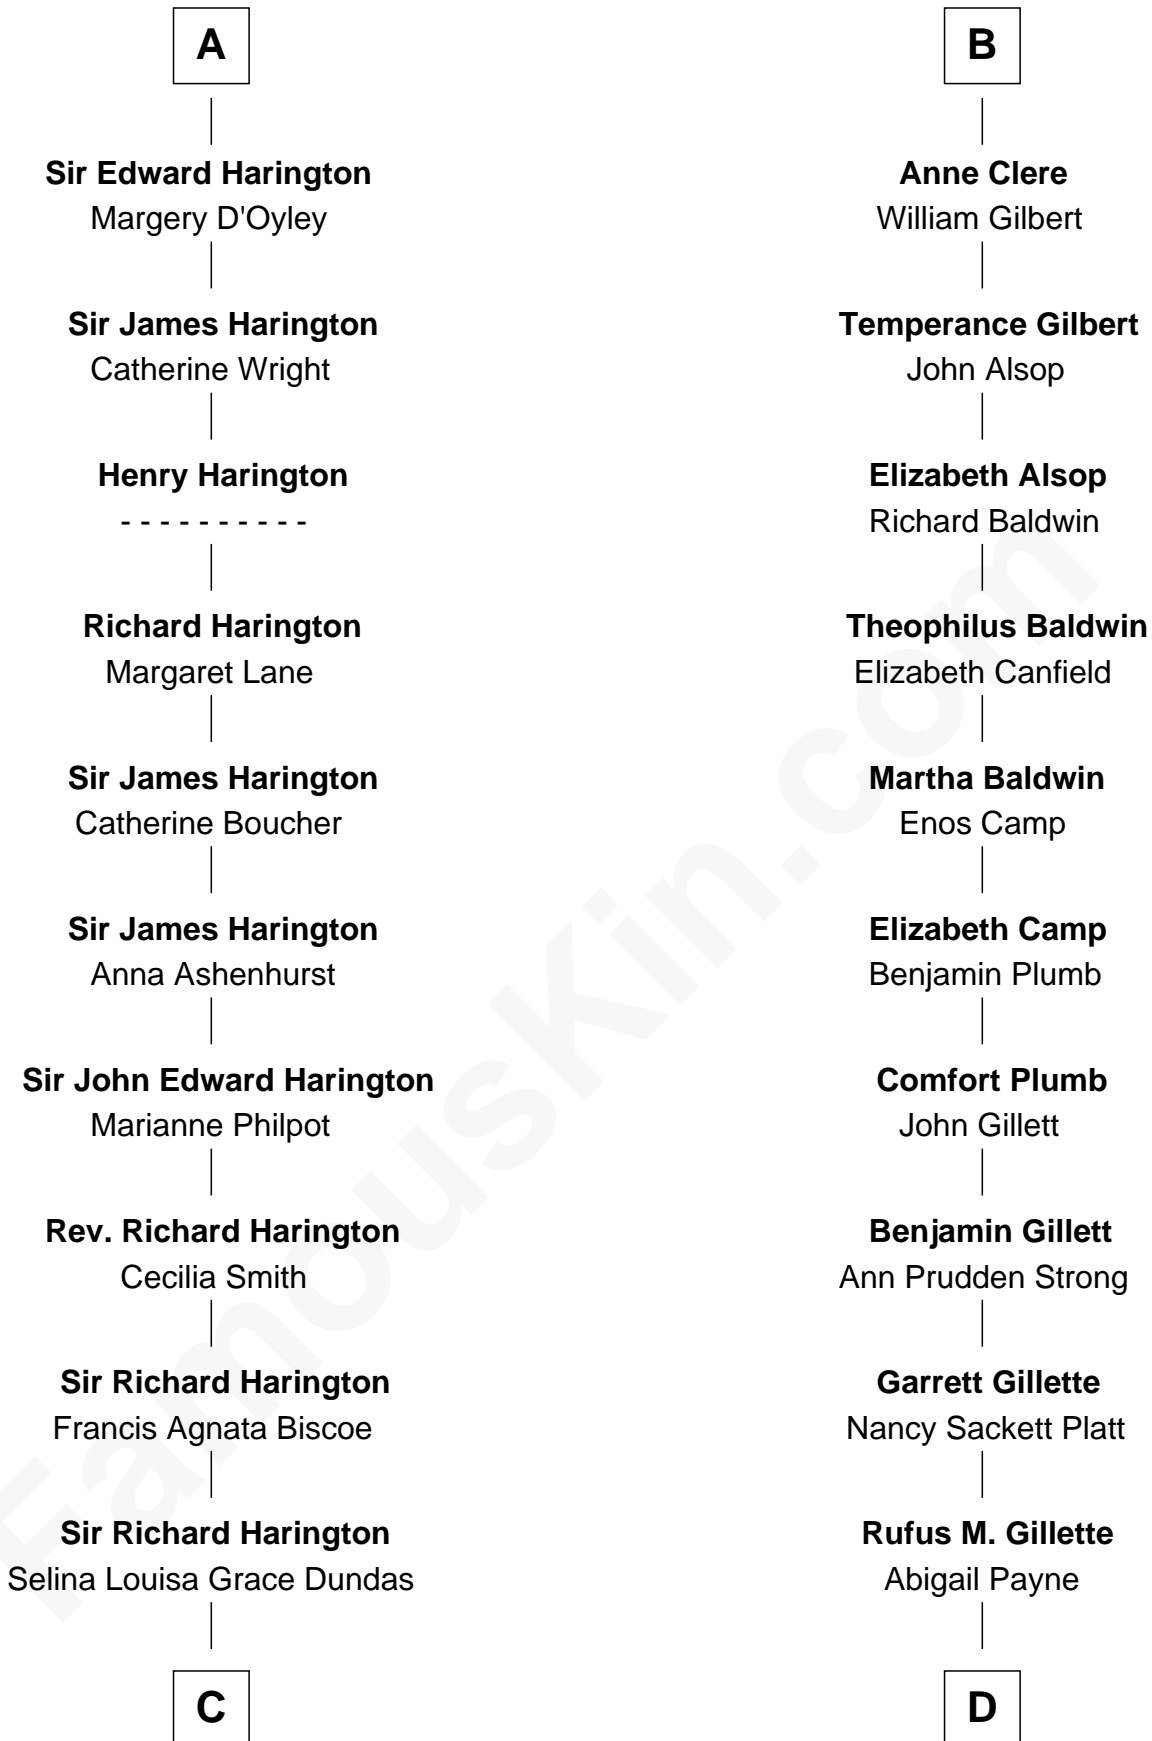

FamousKin.com Relationship Chart of

Kit Harington

TV Actor - "Game of Thrones"

19th cousin 1 time removed of

Treat Williams

TV & Movie Actor

Sir Richard Fitzalan

Elizabeth de Bohun

C

John Charles Dundas Harington

Lavender Cecilia Denny

Sir David Richard Harington

Deborah Jane Catesby

Kit Harington

TV Actor - "Game of Thrones"

D