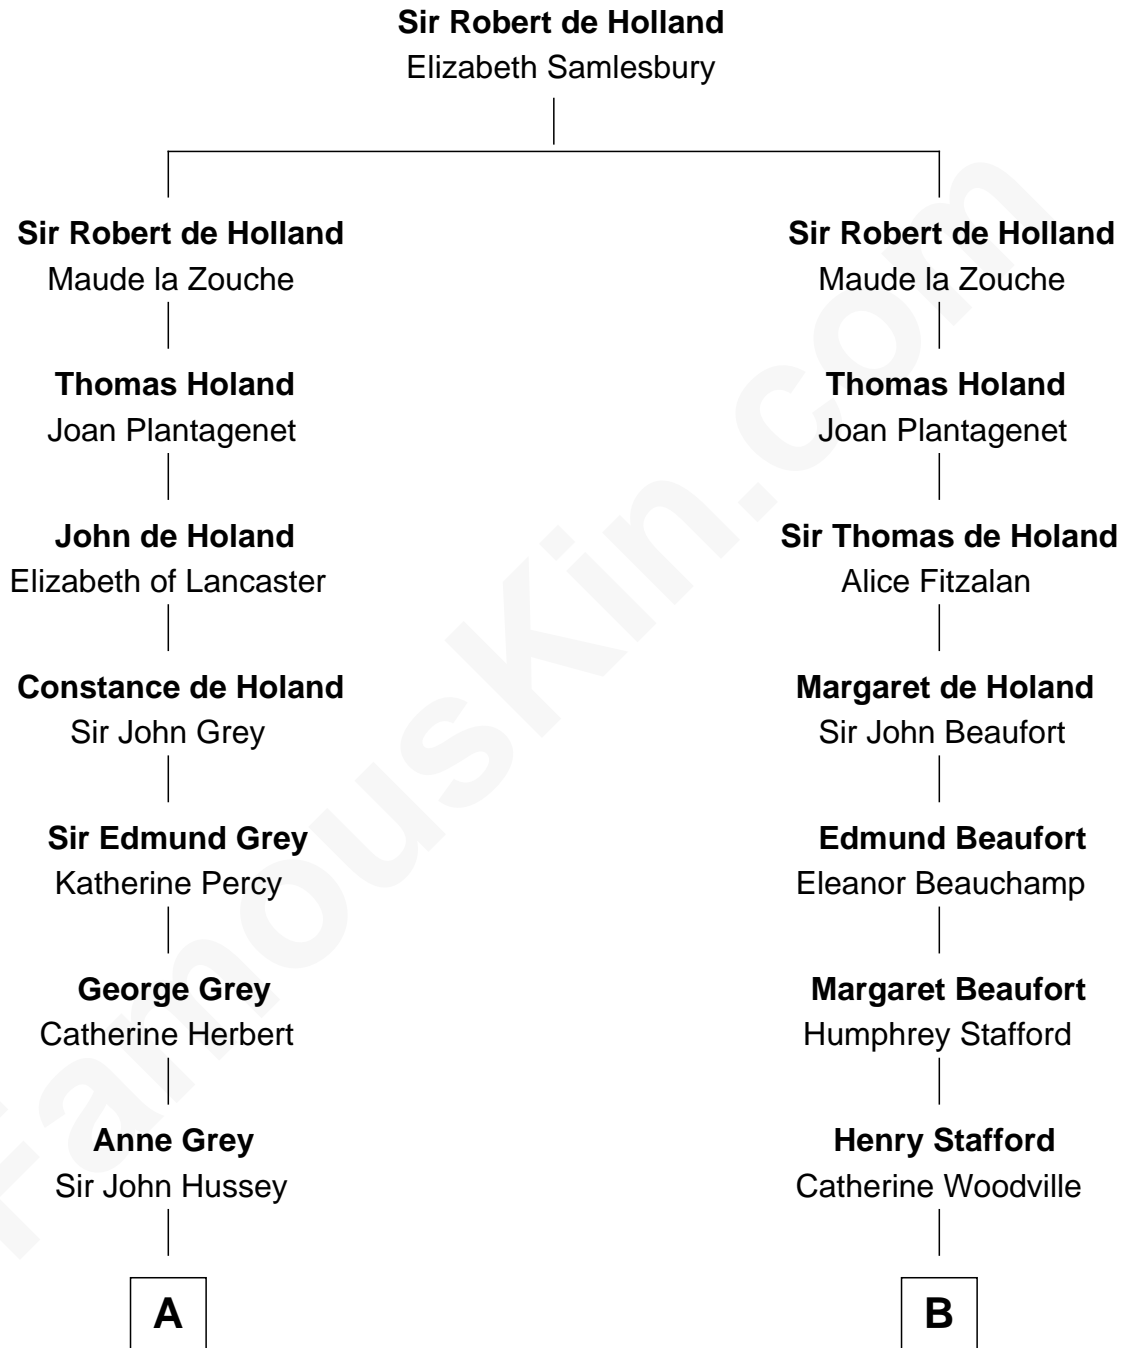

Lewis Carroll

Author of Alice in Wonderland