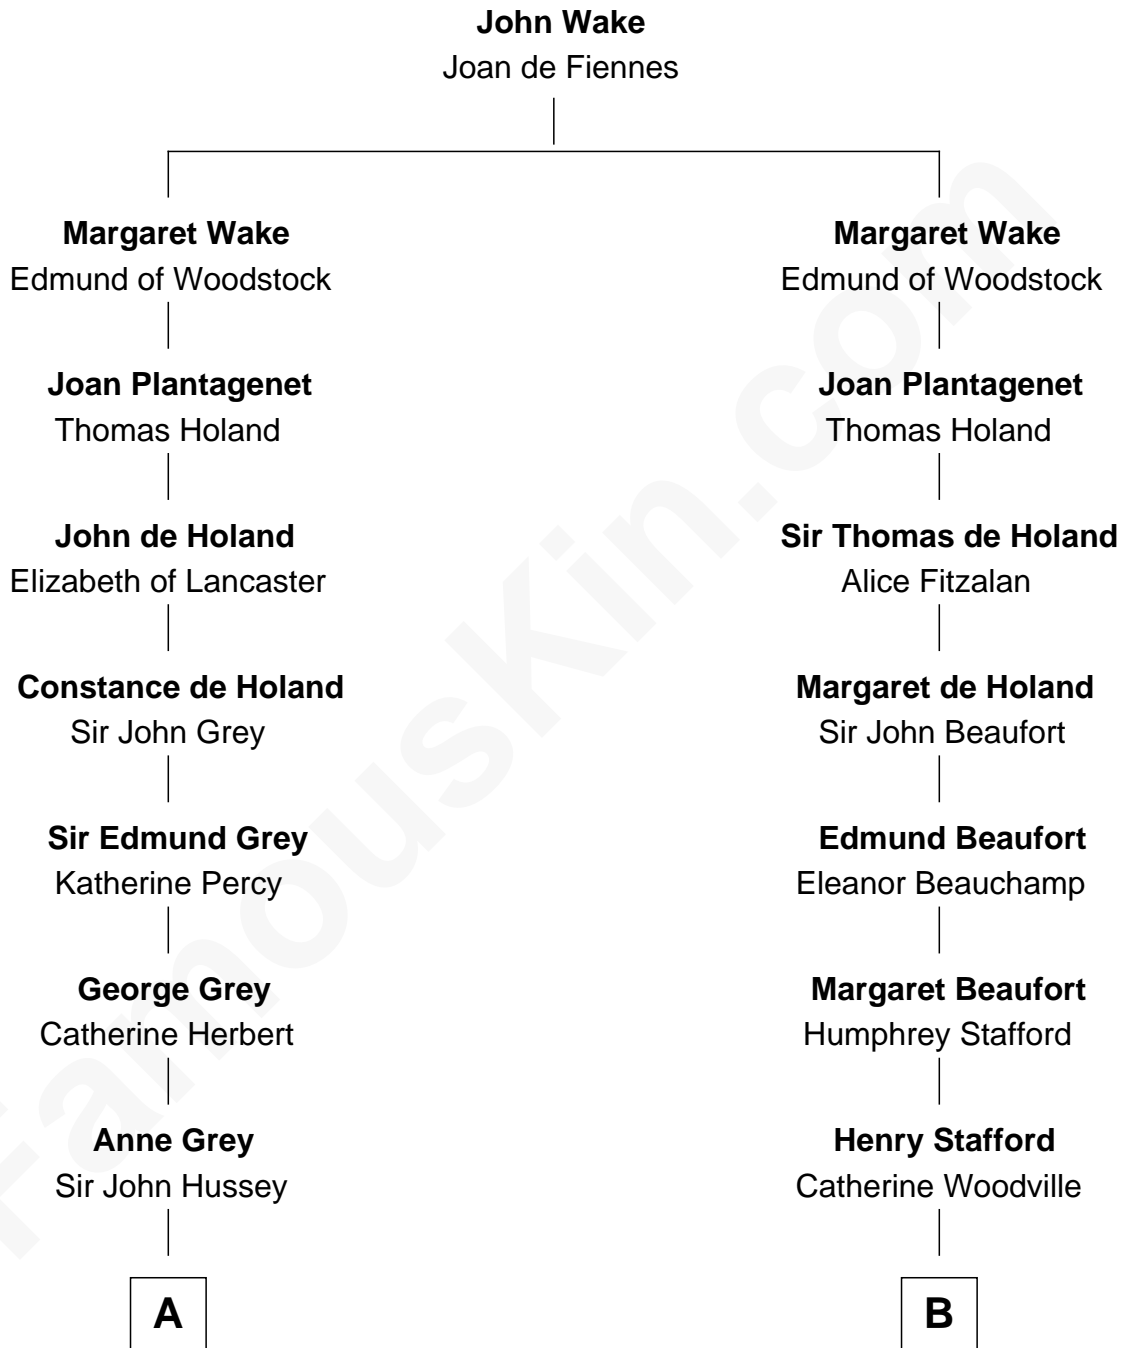

FamousKin.com

Relationship Chart of

Kit Harington

TV Actor - "Game of Thrones"

18th cousin 3 times removed of

Lewis Carroll

Author of Alice in Wonderland

C

Edward Henry Legge
Cordelia Twysden Molesworth

Lois Marjorie Legge
Ernest Wriothesley Denny

Lavender Cecilia Denny
John Charles Dundas Harington

Sir David Richard Harington
Deborah Jane Catesby

Kit Harington
TV Actor - "Game of Thrones"