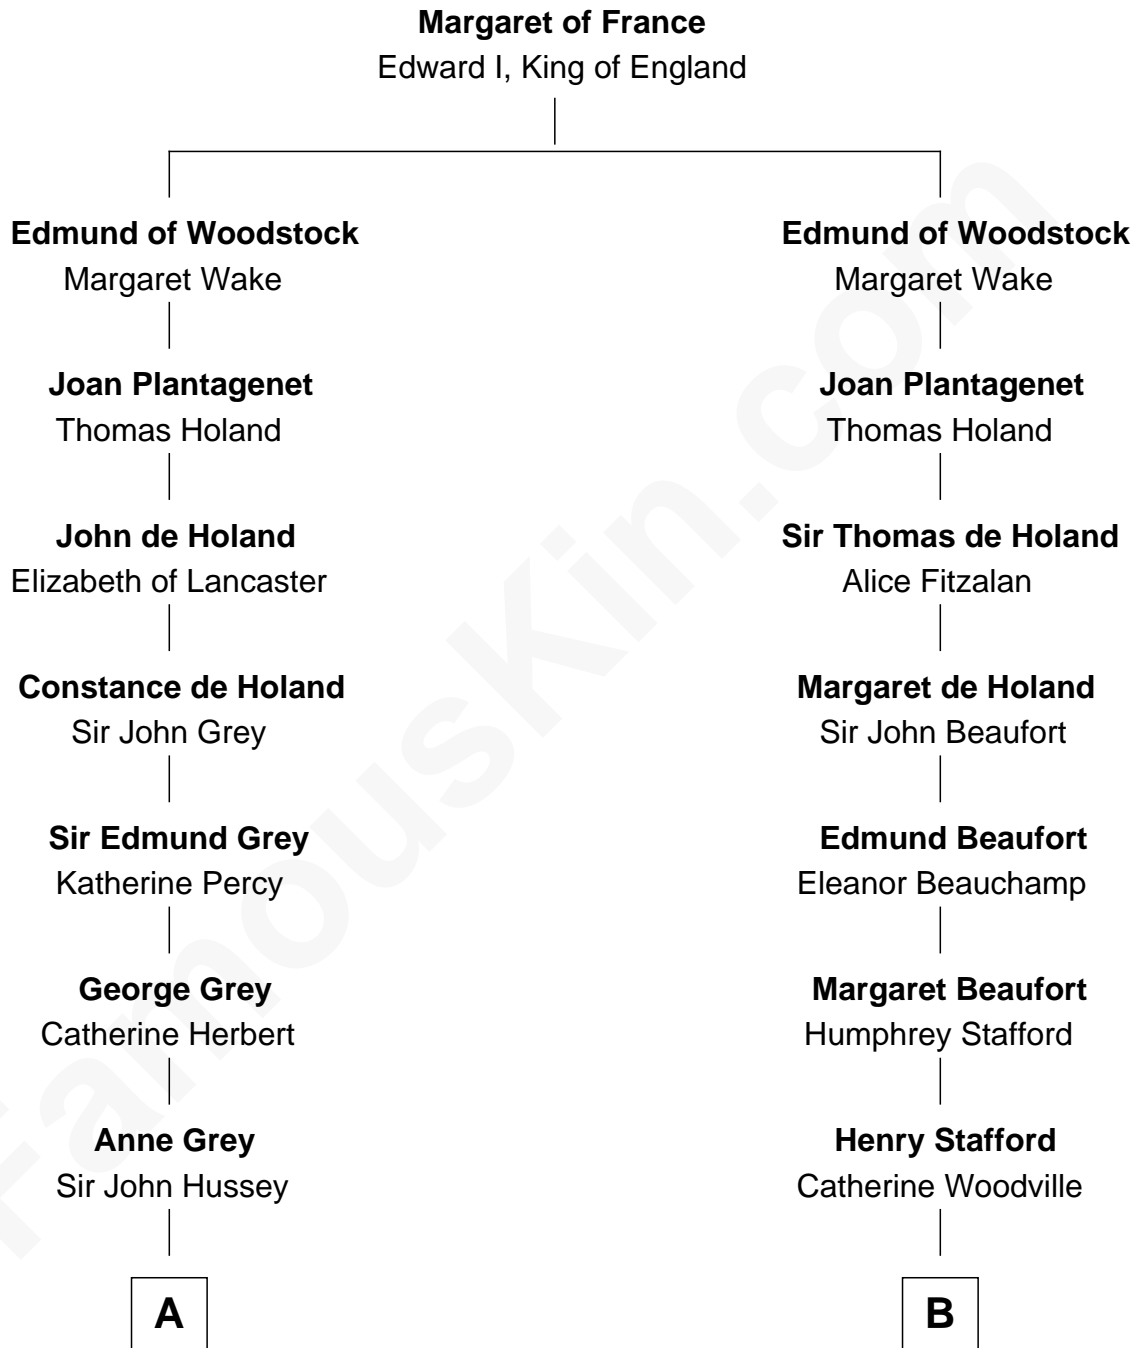

FamousKin.com

Relationship Chart of

Kit Harington

TV Actor - "Game of Thrones"

18th cousin 3 times removed of

Lewis Carroll

Author of Alice in Wonderland

C

Edward Henry Legge
Cordelia Twysden Molesworth

Lois Marjorie Legge
Ernest Wriothesley Denny

Lavender Cecilia Denny
John Charles Dundas Harington

Sir David Richard Harington
Deborah Jane Catesby

Kit Harington
TV Actor - "Game of Thrones"