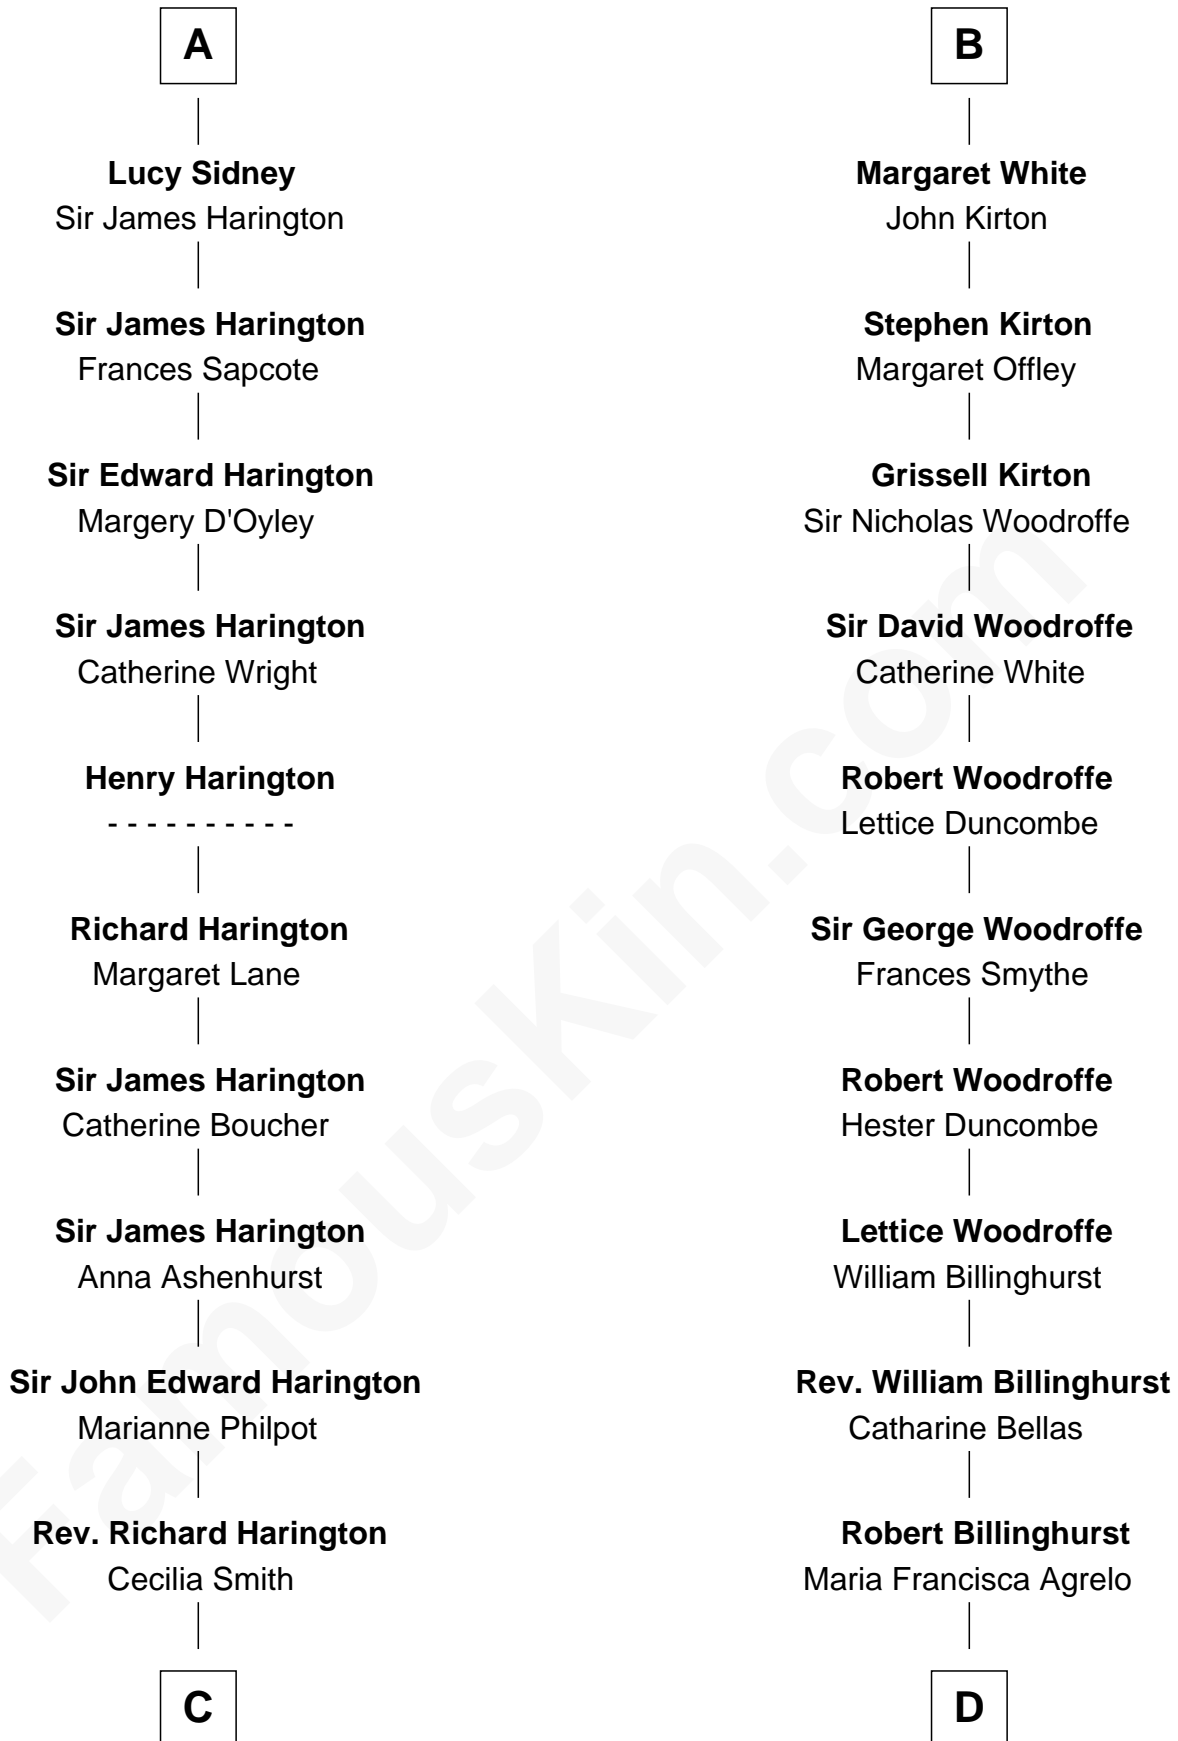

FamousKin.com

Relationship Chart of

Kit Harington

TV Actor - "Game of Thrones"

18th cousin 3 times removed of

Guillermo Billinghurst

31st President of Peru

Bartholomew de Badlesmere

Margaret Botreaux

Sir Robert Hungerford

Eleanor Hungerford

Sir John White

Robert White

Margaret Gainsford

B

C

Sir Richard Harington
Francis Agnata Biscoe

Sir Richard Harington
Selina Louisa Grace Dundas

John Charles Dundas Harington
Lavender Cecilia Denny

Sir David Richard Harington
Deborah Jane Catesby

Kit Harington
TV Actor - "Game of Thrones"