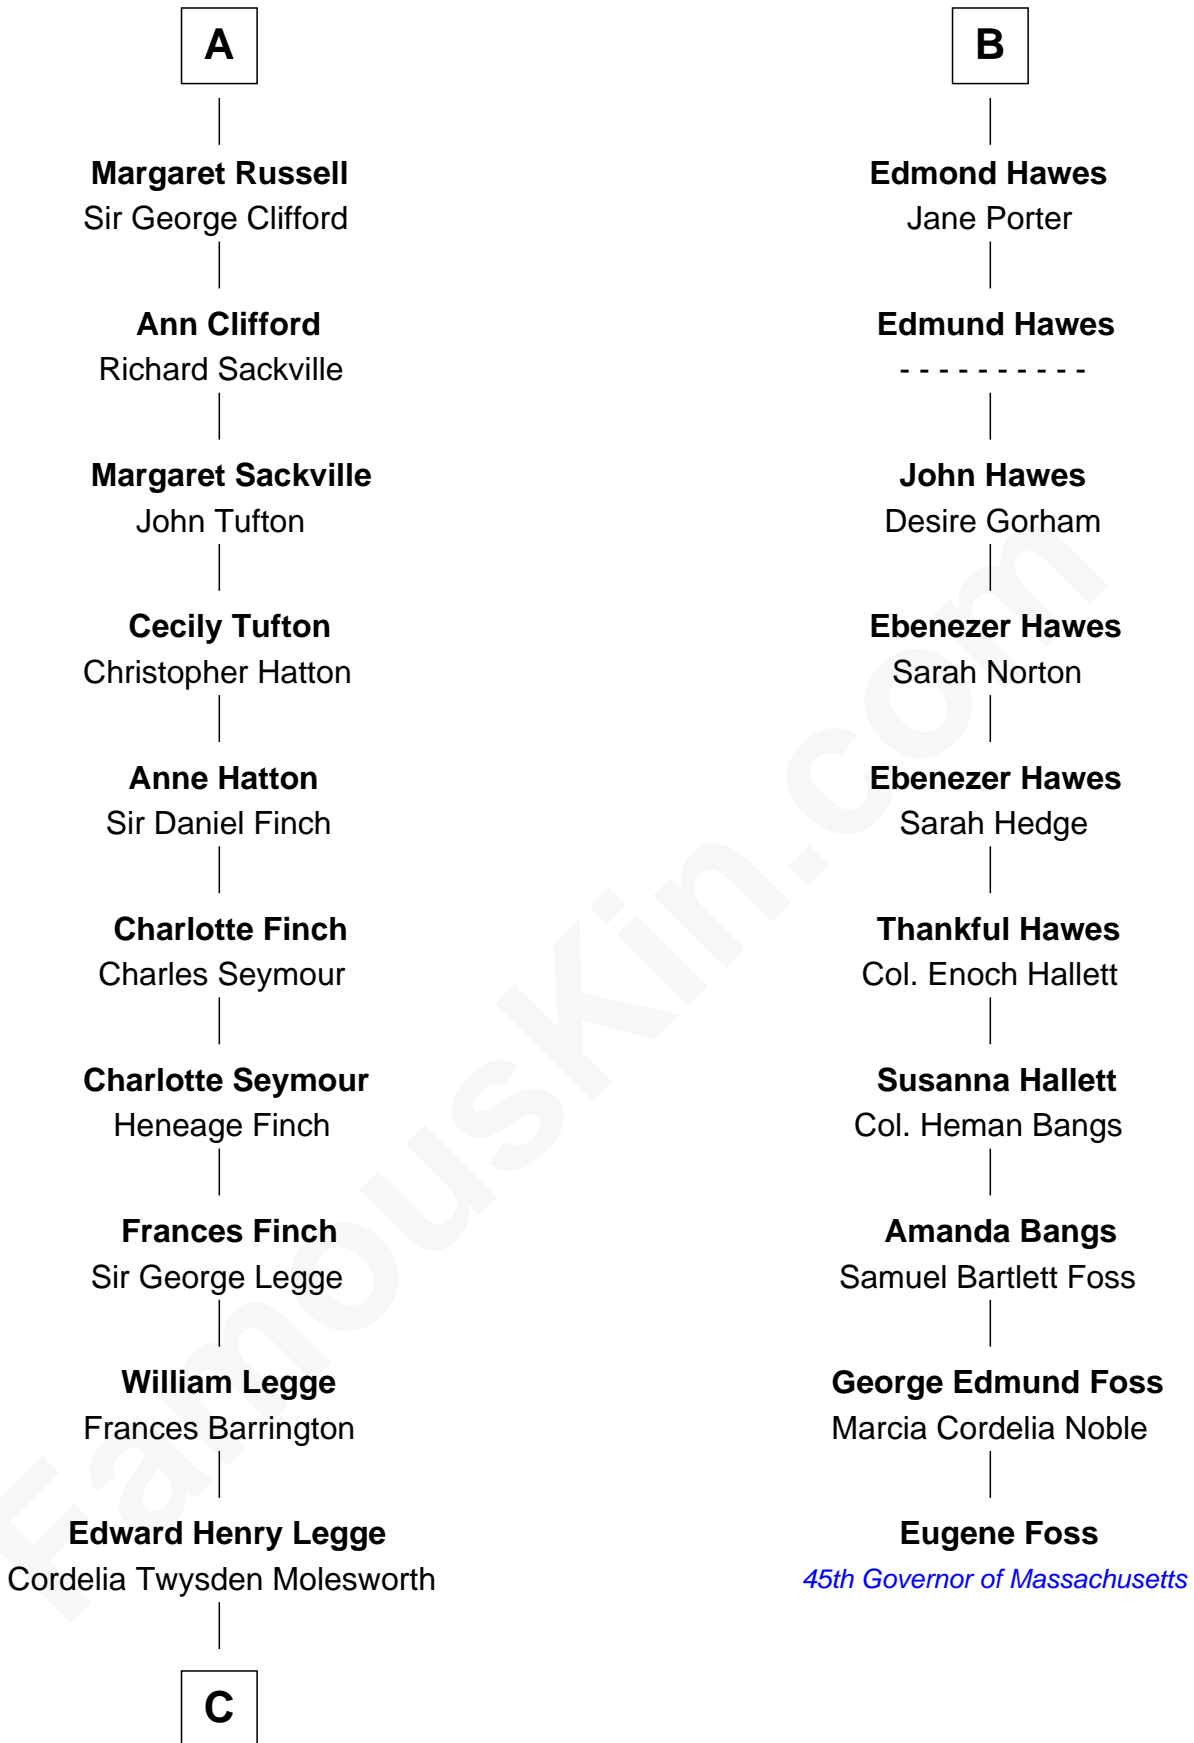

FamousKin.com Relationship Chart of

Kit Harington

TV Actor - "Game of Thrones"

16th cousin 4 times removed of

Eugene Foss

45th Governor of Massachusetts

Sir John Howard

Alice de Bois

C

—
Lois Marjorie Legge
Ernest Wriothesley Denny

—
Lavender Cecilia Denny
John Charles Dundas Harington

—
Sir David Richard Harington
Deborah Jane Catesby

—
Kit Harington
TV Actor - "Game of Thrones"

FamousKin.com