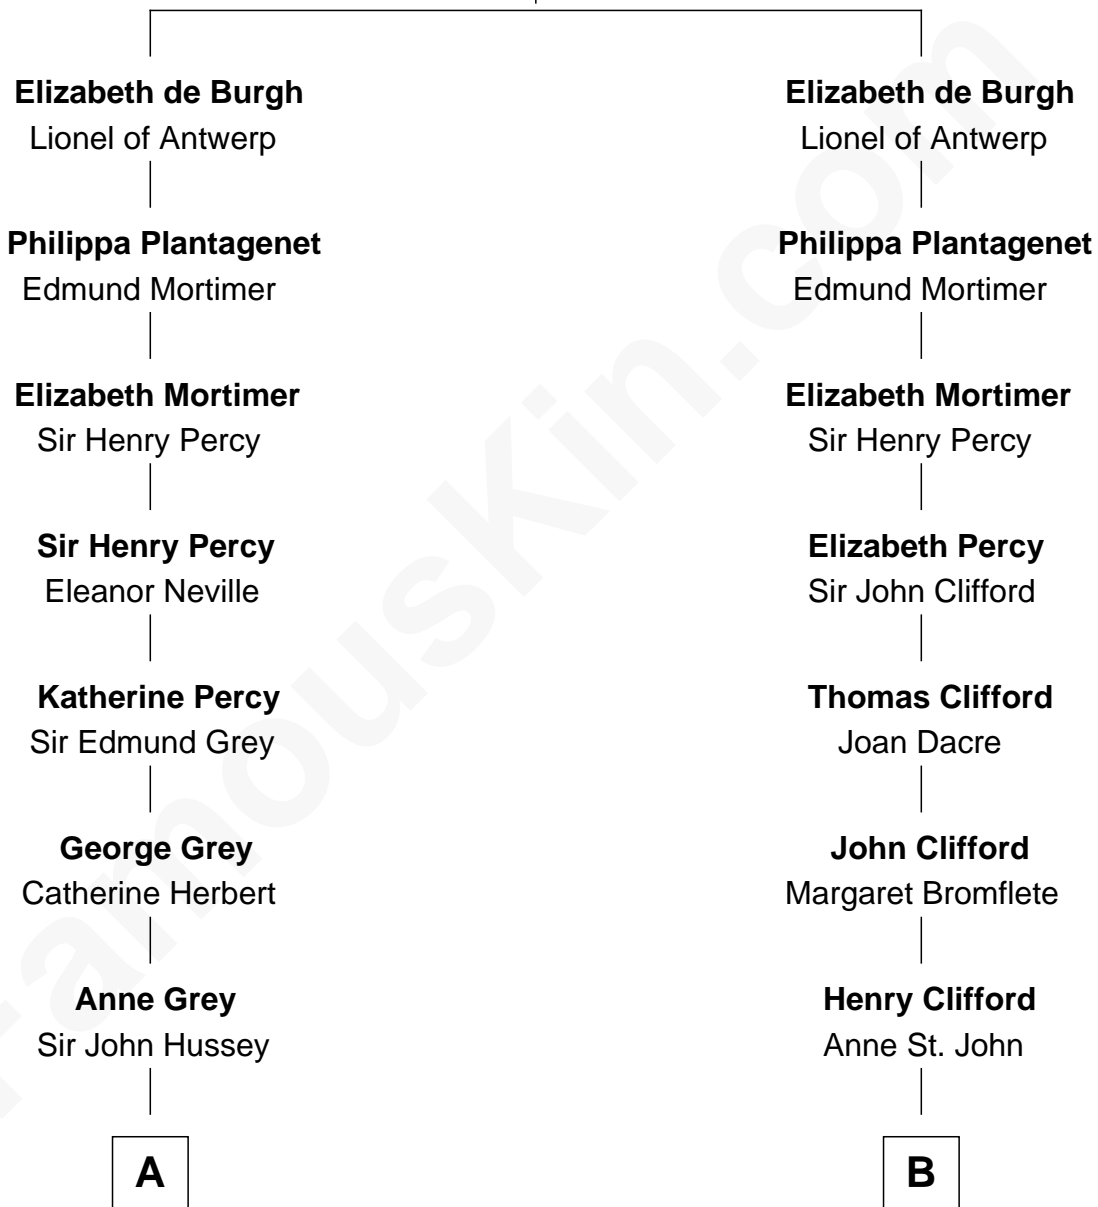

FamousKin.com

Relationship Chart of

Kit Harington

TV Actor - "Game of Thrones"

11th cousin 10 times removed of

John Mansfield

(c1601 - 1674) Susan & Ellen passenger 1635

William de Burgh
Maude of Lancaster

C

—
Edward Henry Legge
Cordelia Twysden Molesworth

—
Lois Marjorie Legge
Ernest Wriothesley Denny

—
Lavender Cecilia Denny
John Charles Dundas Harington

—
Sir David Richard Harington
Deborah Jane Catesby

—
Kit Harington
TV Actor - "Game of Thrones"