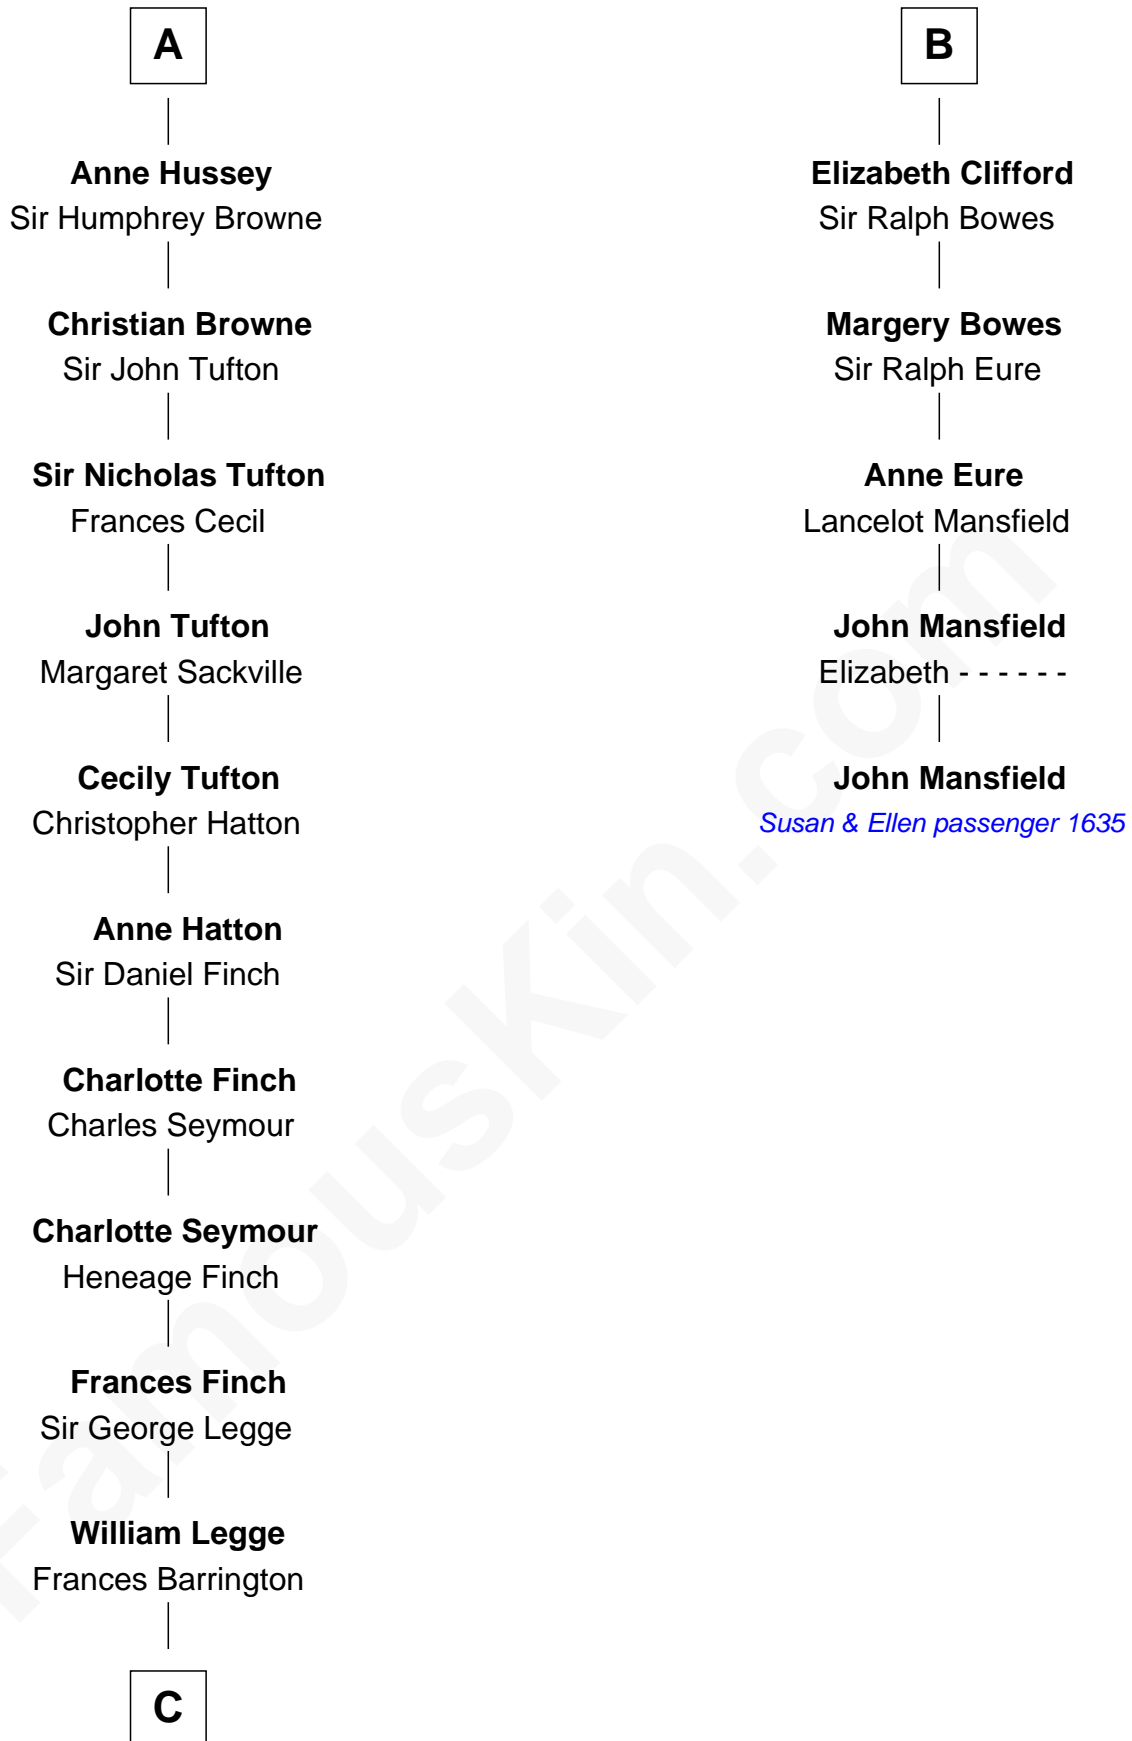

FamousKin.com

Relationship Chart of

Kit Harington

TV Actor - "Game of Thrones"

11th cousin 10 times removed of

John Mansfield

(c1601 - 1674) Susan & Ellen passenger 1635

William de Burgh
Maude of Lancaster

C

—
Edward Henry Legge
Cordelia Twysden Molesworth

—
Lois Marjorie Legge
Ernest Wriothesley Denny

—
Lavender Cecilia Denny
John Charles Dundas Harington

—
Sir David Richard Harington
Deborah Jane Catesby

—
Kit Harington
TV Actor - "Game of Thrones"