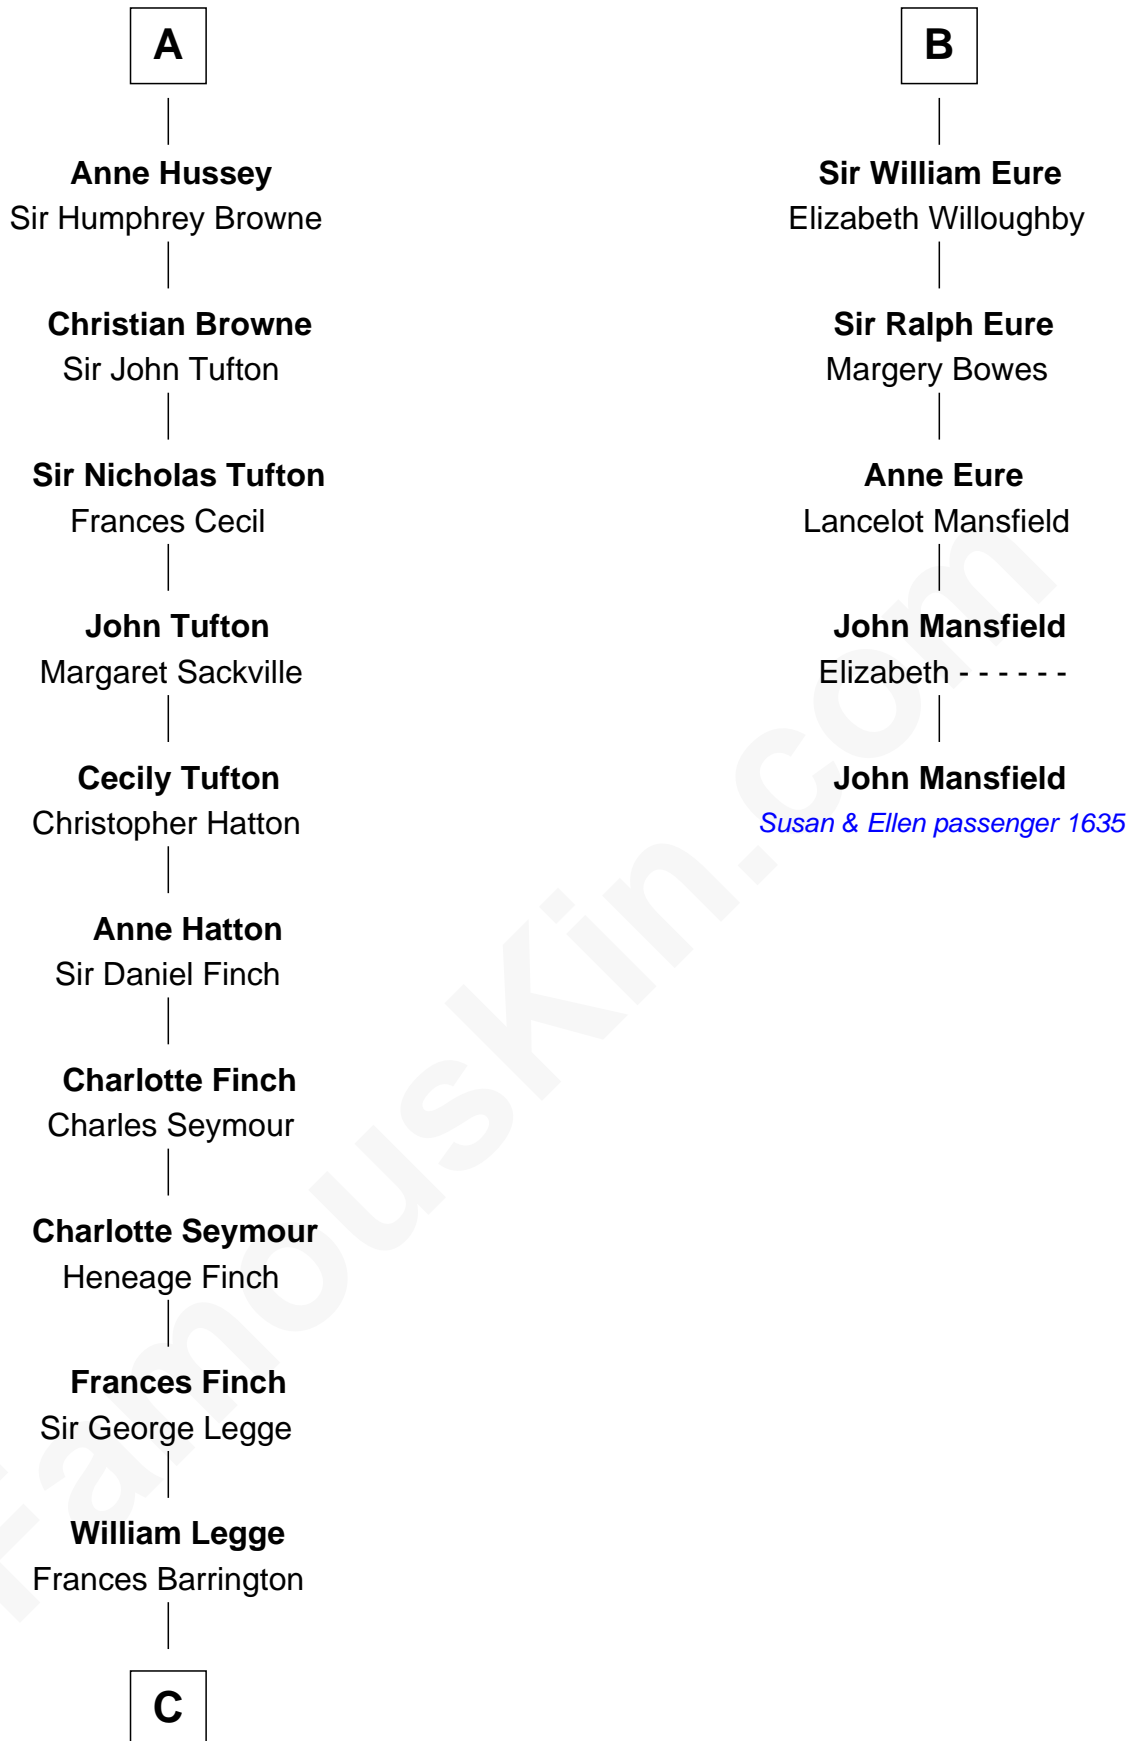

## Relationship Chart of

### Kit Harington

TV Actor - "Game of Thrones"

11th cousin 10 times removed of

**John Mansfield**

(c1601 - 1674) Susan & Ellen passenger 1635

**C**

Edward Henry Legge  
Cordelia Twysden Molesworth

Lois Marjorie Legge  
Ernest Wriothesley Denny