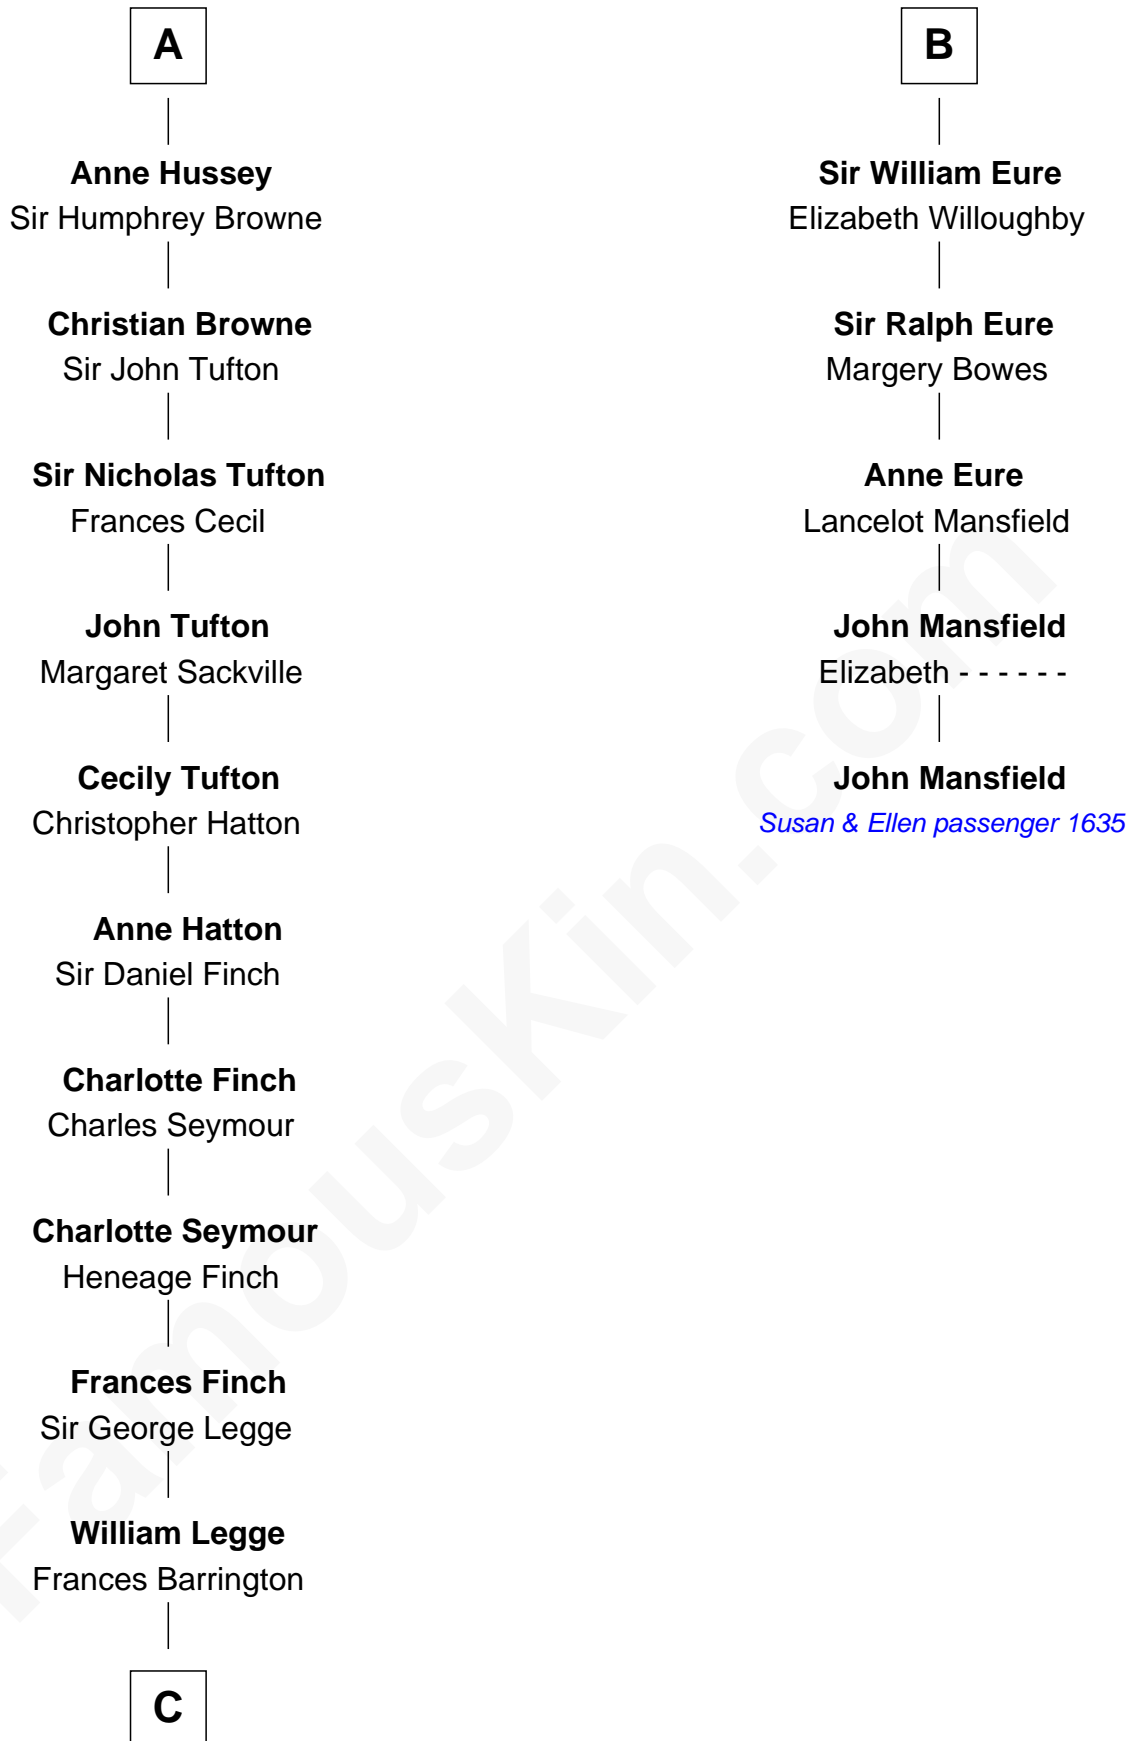

### Kit Harington

TV Actor - "Game of Thrones"

11th cousin 10 times removed of

**John Mansfield**

(c1601 - 1674) Susan & Ellen passenger 1635

**Sir Henry de Percy**  
Eleanor de Arundel

**Sir Henry de Percy**  
Idoine de Clifford

**Maude de Percy**  
Sir John de Neville

**Sir Ralph Neville**  
Joan Beaufort

**Eleanor Neville**  
Sir Henry Percy

**Katherine Percy**  
Sir Edmund Grey

**George Grey**  
Catherine Herbert

**Anne Grey**  
Sir John Hussey

**A**

**Sir Henry de Percy**  
Idoine de Clifford

**Isabel de Percy**  
Sir William de Aton

**Katherine Aton**  
Sir Ralph Eure

**Sir William Eure**  
Maud Fitzhugh

**Sir Ralph Eure**  
Eleanor Greystoke

**Sir William Eure**  
Margaret Constable

**Sir Ralph Eure**  
Muriel Hastings

**B**

**C**

—  
**Edward Henry Legge**  
Cordelia Twysden Molesworth

—  
**Lois Marjorie Legge**  
Ernest Wriothesley Denny

—  
**Lavender Cecilia Denny**  
John Charles Dundas Harington