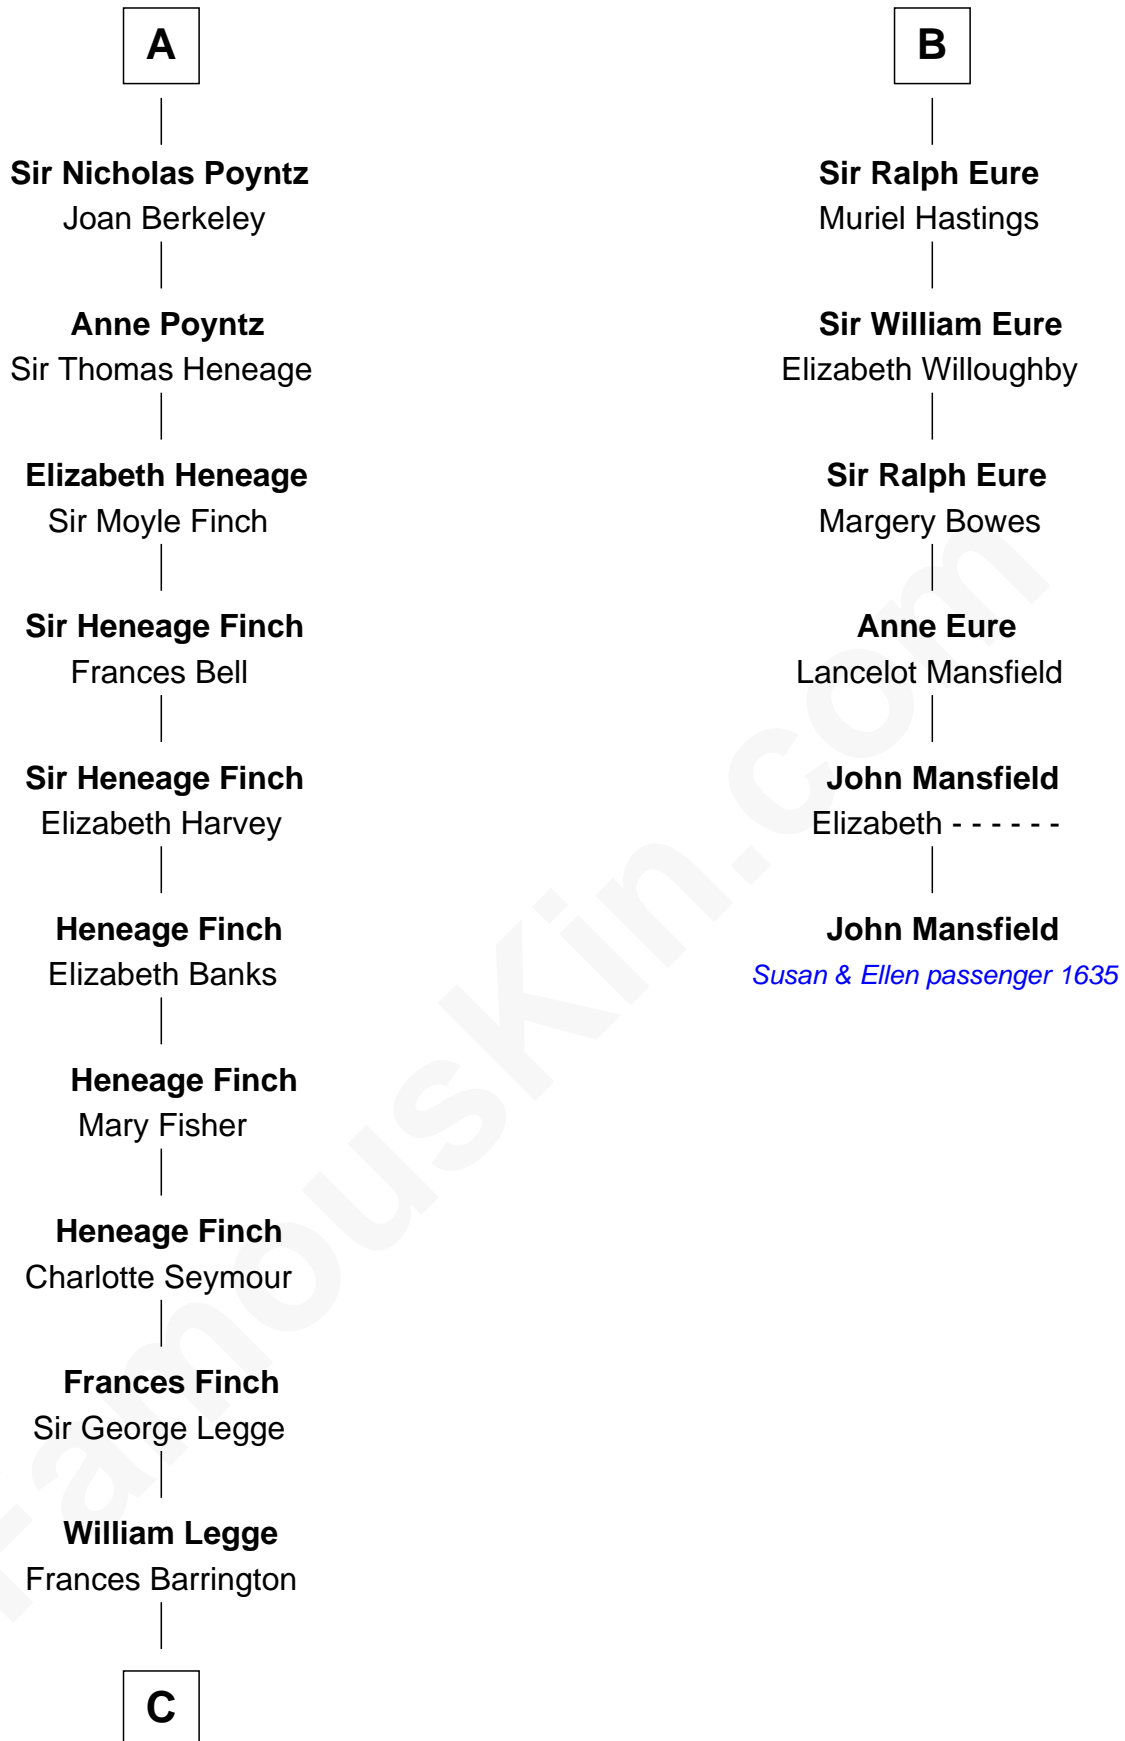

FamousKin.com

Relationship Chart of

Kit Harington

TV Actor - "Game of Thrones"

12th cousin 9 times removed of

John Mansfield

(c1601 - 1674) Susan & Ellen passenger 1635

C

—
Edward Henry Legge
Cordelia Twysden Molesworth

—
Lois Marjorie Legge
Ernest Wriothesley Denny

—
Lavender Cecilia Denny
John Charles Dundas Harington

—
Sir David Richard Harington
Deborah Jane Catesby

—
Kit Harington
TV Actor - "Game of Thrones"