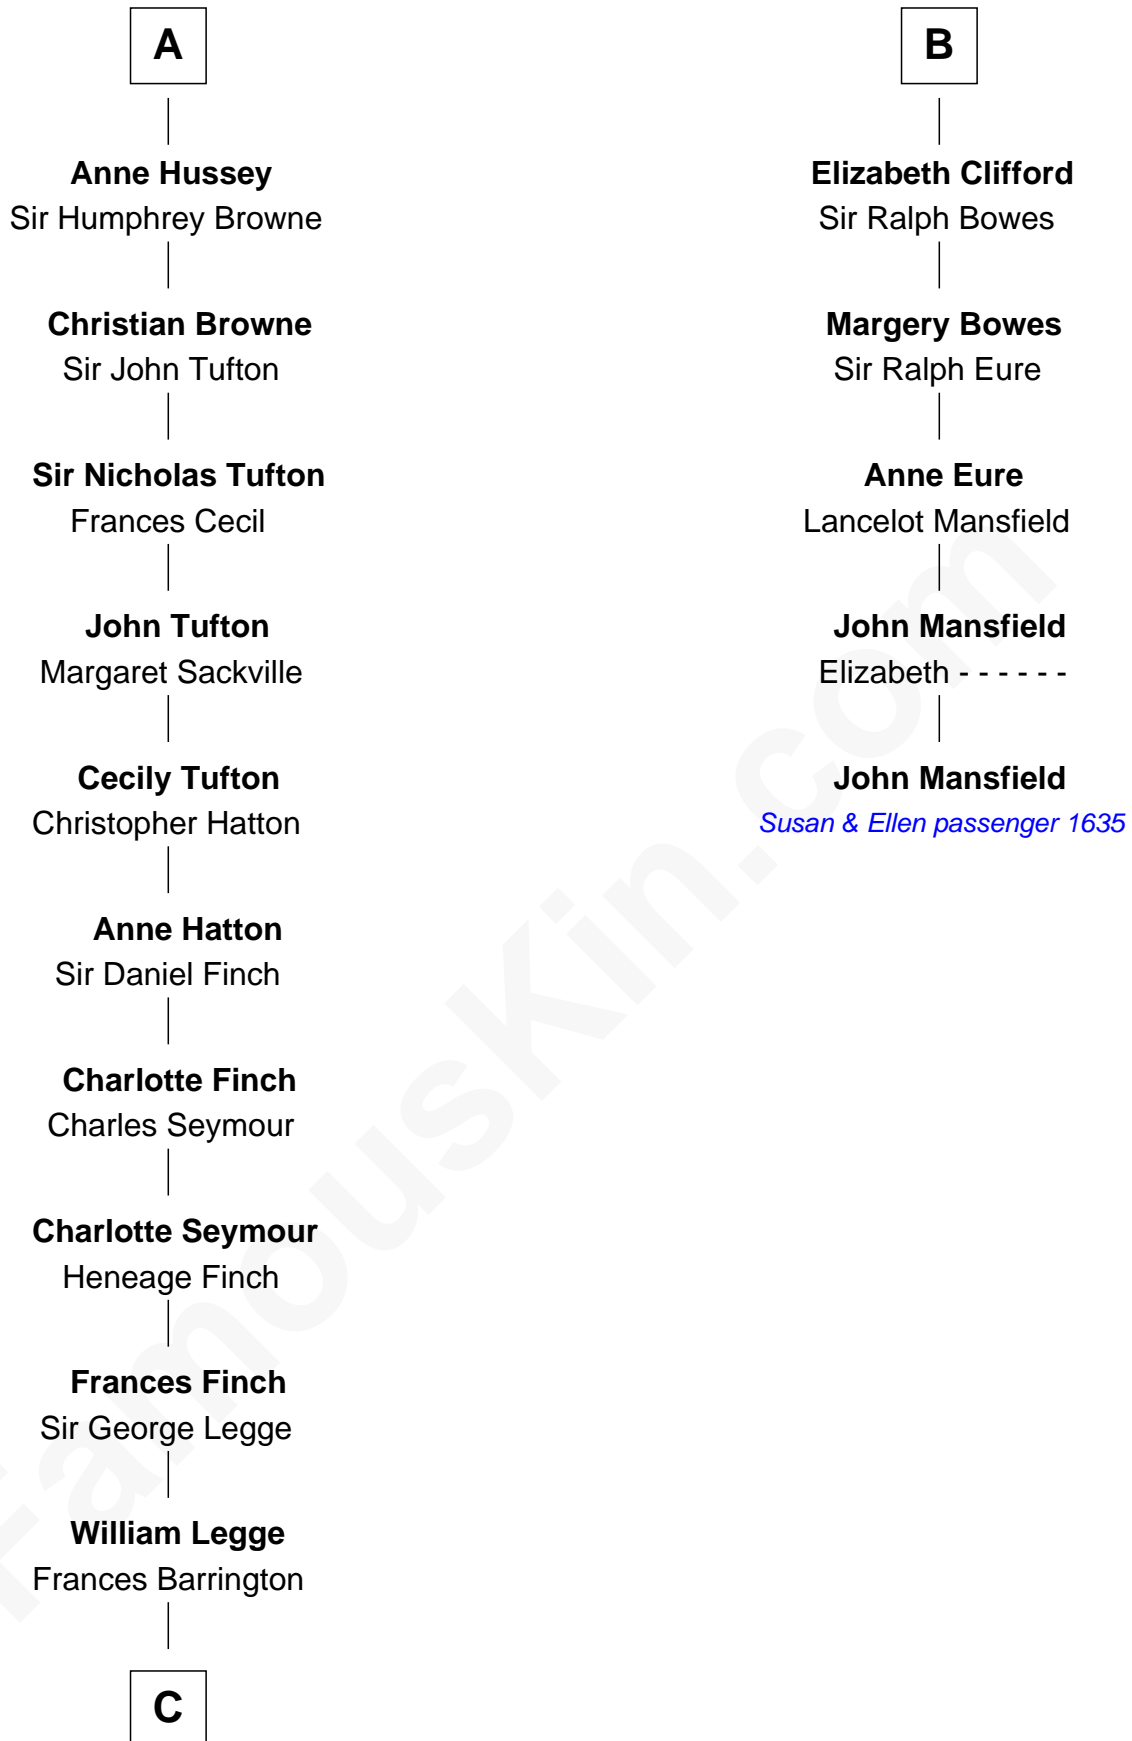

FamousKin.com

Relationship Chart of

Kit Harington

TV Actor - "Game of Thrones"

11th cousin 10 times removed of

John Mansfield

(c1601 - 1674) Susan & Ellen passenger 1635

C

—
Edward Henry Legge
Cordelia Twysden Molesworth

—
Lois Marjorie Legge
Ernest Wriothesley Denny

—
Lavender Cecilia Denny
John Charles Dundas Harington

—
Sir David Richard Harington
Deborah Jane Catesby

—
Kit Harington
TV Actor - "Game of Thrones"