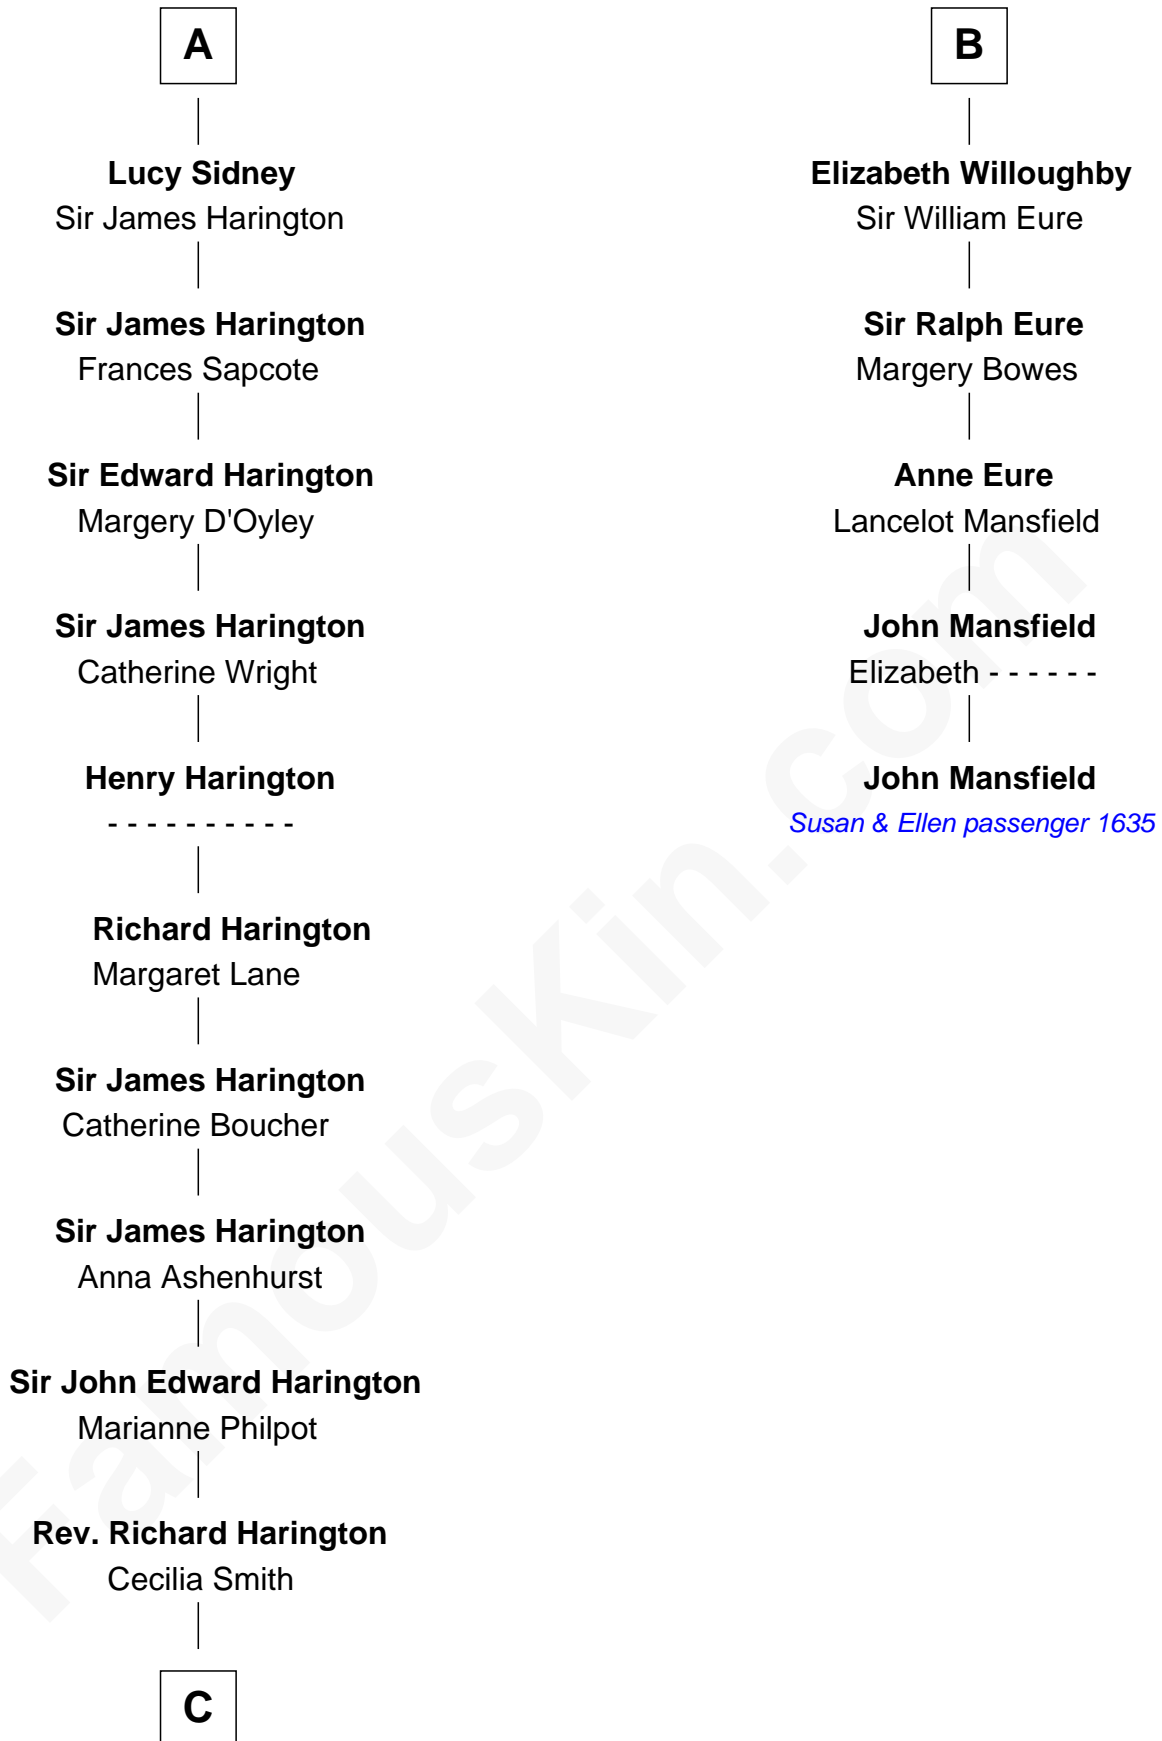

FamousKin.com

Relationship Chart of

Kit Harington

TV Actor - "Game of Thrones"

11th cousin 10 times removed of

John Mansfield

(c1601 - 1674) Susan & Ellen passenger 1635

C

—
Sir Richard Harington

Francis Agnata Biscoe

—
Sir Richard Harington

Selina Louisa Grace Dundas

—
John Charles Dundas Harington

Lavender Cecilia Denny

—
Sir David Richard Harington

Deborah Jane Catesby