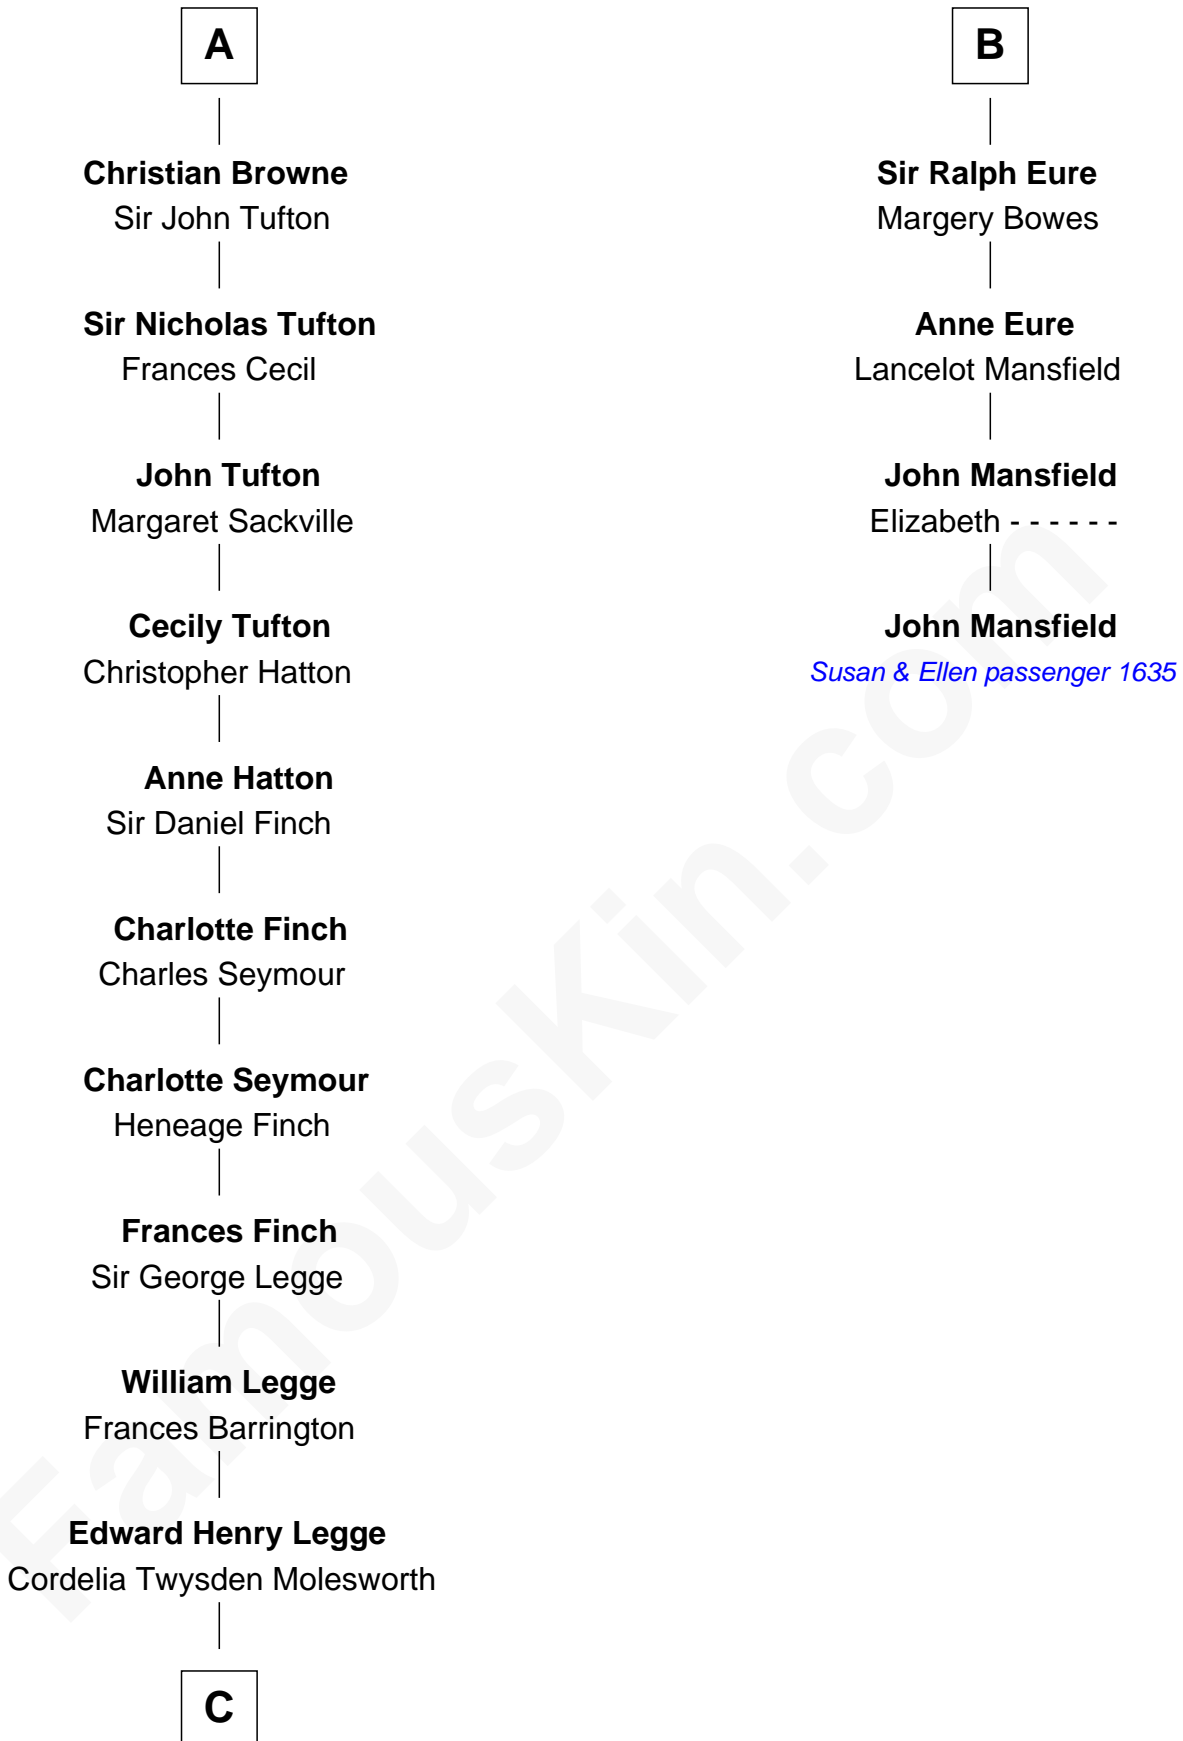

FamousKin.com

Relationship Chart of

Kit Harington

TV Actor - "Game of Thrones"

10th cousin 10 times removed of

John Mansfield

(c1601 - 1674) Susan & Ellen passenger 1635

C

—
Lois Marjorie Legge
Ernest Wriothesley Denny

—
Lavender Cecilia Denny
John Charles Dundas Harington

—
Sir David Richard Harington
Deborah Jane Catesby

—
Kit Harington
TV Actor - "Game of Thrones"