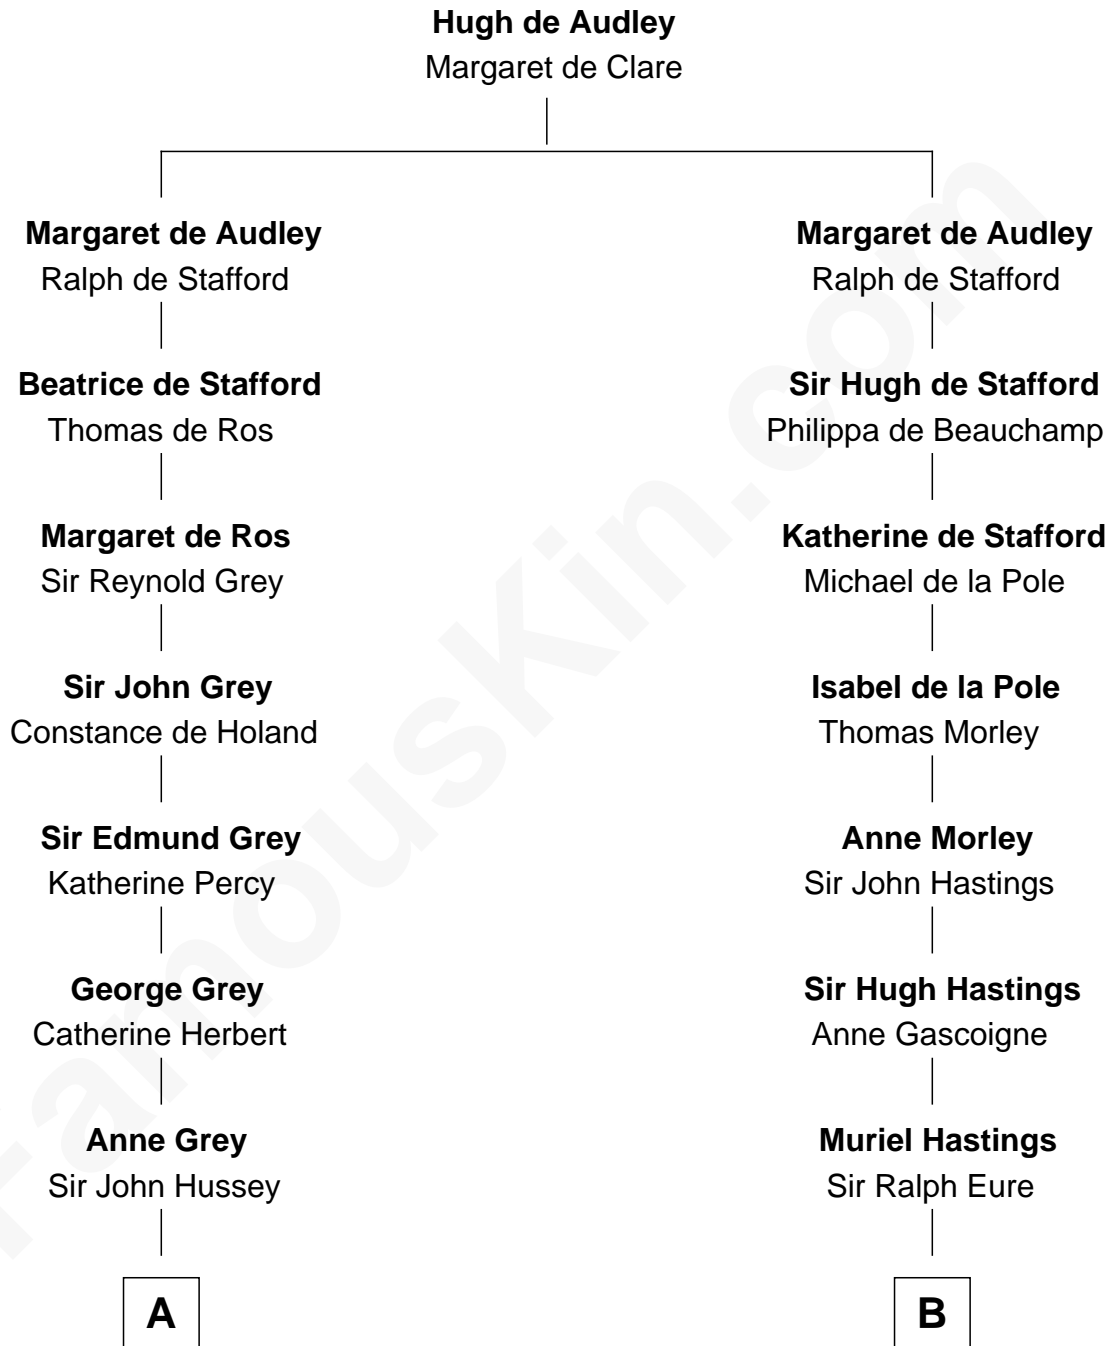

## Relationship Chart of

### Kit Harington

TV Actor - "Game of Thrones"

11th cousin 10 times removed of

**John Mansfield**

(c1601 - 1674) Susan & Ellen passenger 1635

**C**

—  
**Edward Henry Legge**  
Cordelia Twysden Molesworth

—  
**Lois Marjorie Legge**  
Ernest Wriothesley Denny