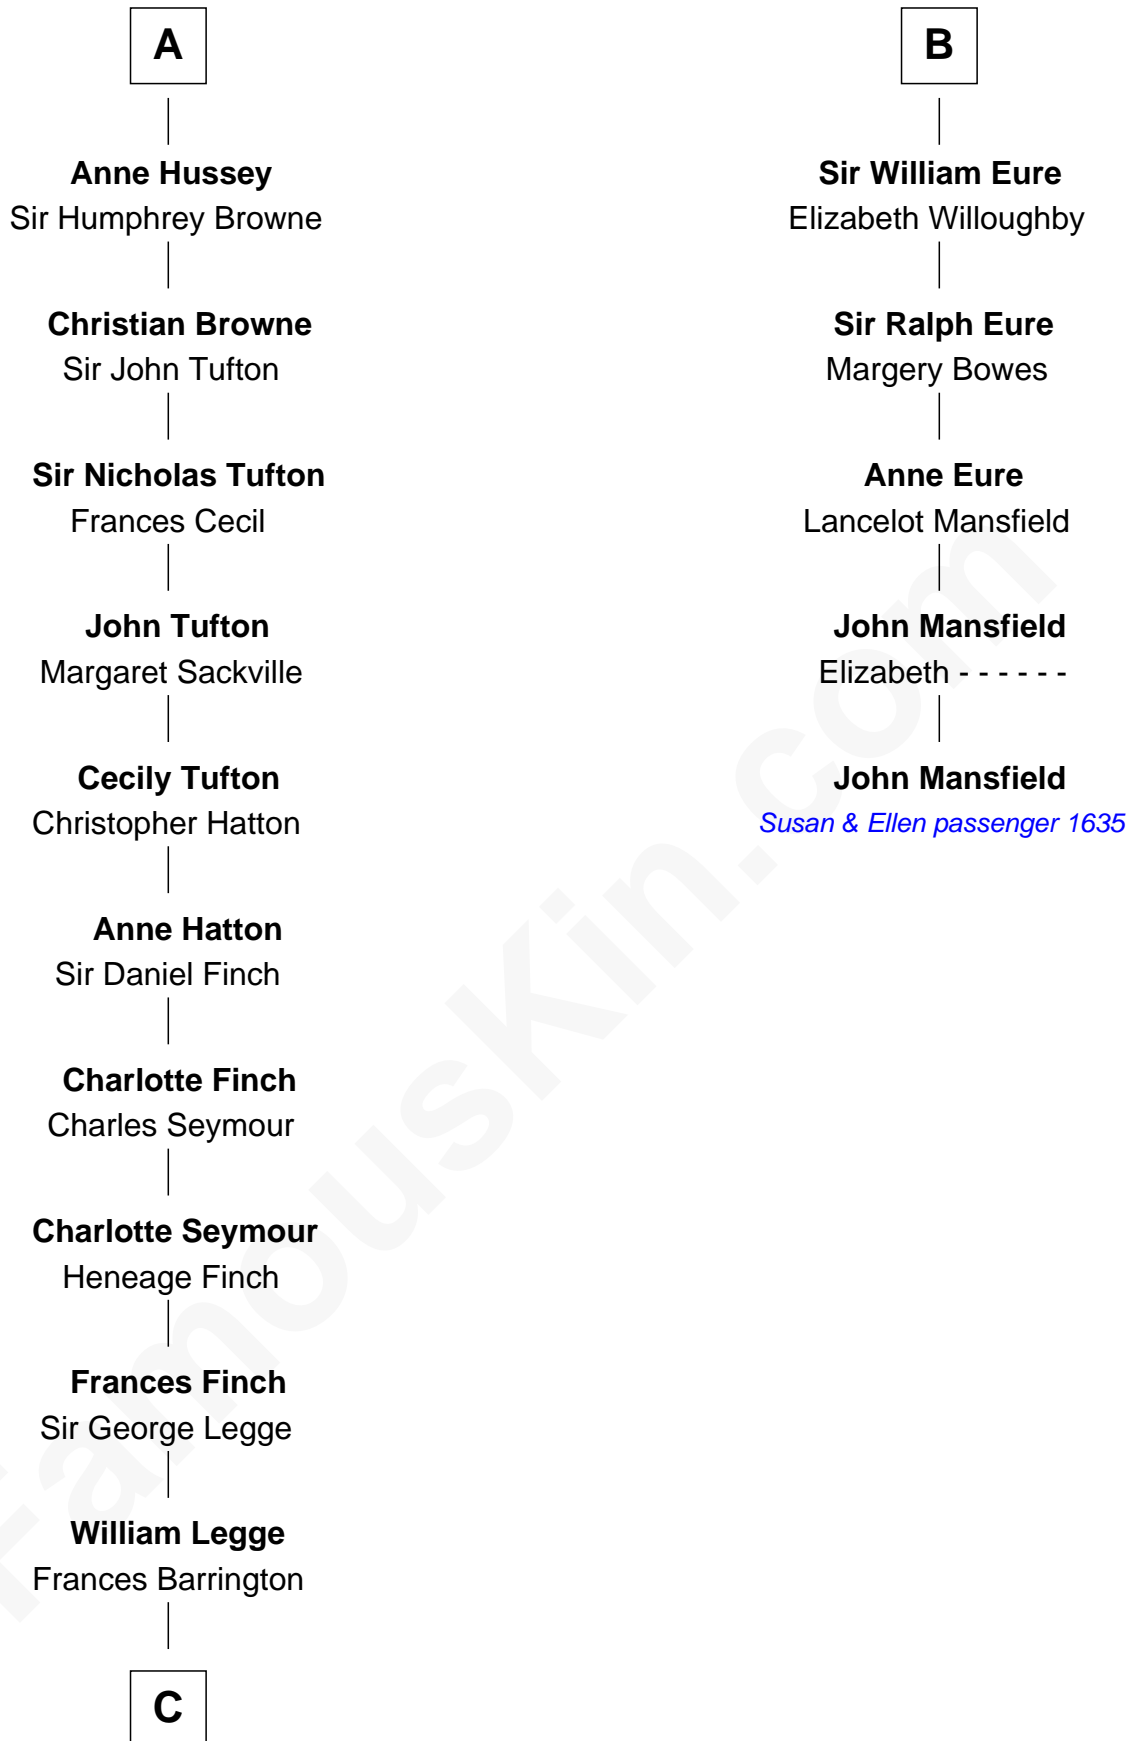

## Relationship Chart of

### Kit Harington

TV Actor - "Game of Thrones"

11th cousin 10 times removed of

**John Mansfield**

(c1601 - 1674) Susan & Ellen passenger 1635

**C**

—  
**Edward Henry Legge**  
Cordelia Twysden Molesworth

—  
**Lois Marjorie Legge**  
Ernest Wriothesley Denny

—  
**Lavender Cecilia Denny**  
John Charles Dundas Harington

—  
**Sir David Richard Harington**  
Deborah Jane Catesby

—  
**Kit Harington**  
*TV Actor - "Game of Thrones"*