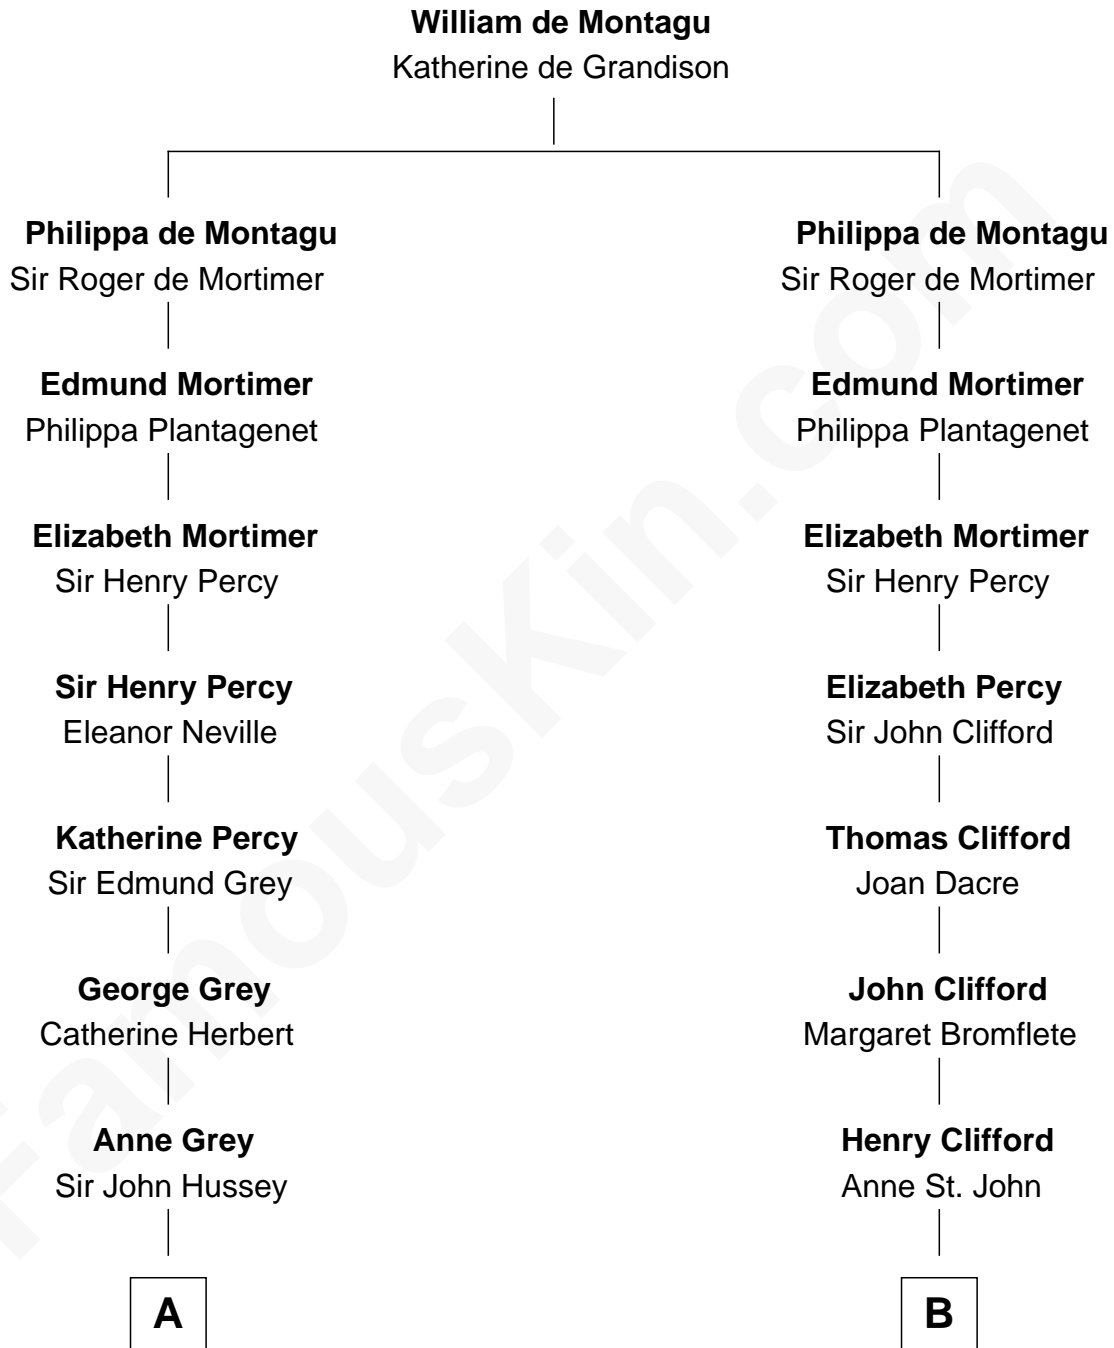

FamousKin.com

Relationship Chart of

Kit Harington

TV Actor - "Game of Thrones"

11th cousin 10 times removed of

John Mansfield

(c1601 - 1674) Susan & Ellen passenger 1635

C

—
Edward Henry Legge
Cordelia Twysden Molesworth

—
Lois Marjorie Legge
Ernest Wriothesley Denny

—
Lavender Cecilia Denny
John Charles Dundas Harington

—
Sir David Richard Harington
Deborah Jane Catesby

—
Kit Harington
TV Actor - "Game of Thrones"