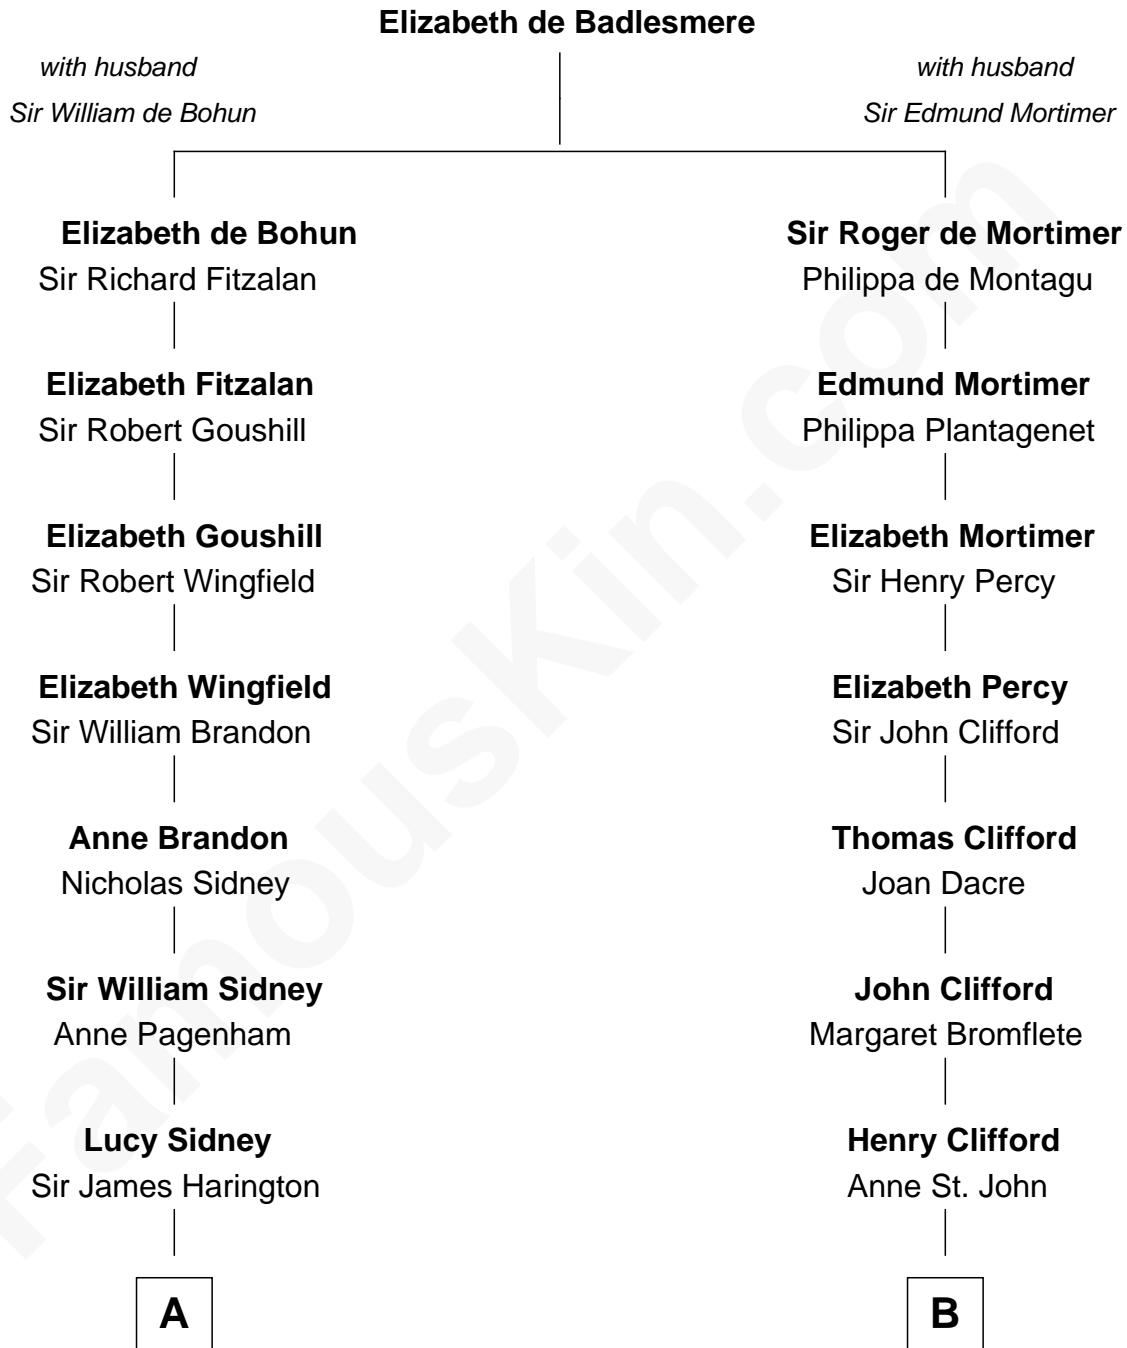

FamousKin.com

Relationship Chart of

Kit Harington

TV Actor - "Game of Thrones"

11th cousin 9 times removed of

John Mansfield

(c1601 - 1674) Susan & Ellen passenger 1635

C

—
Sir Richard Harington

Selina Louisa Grace Dundas

—
John Charles Dundas Harington

Lavender Cecilia Denny

—
Sir David Richard Harington

Deborah Jane Catesby

—
Kit Harington

TV Actor - "Game of Thrones"