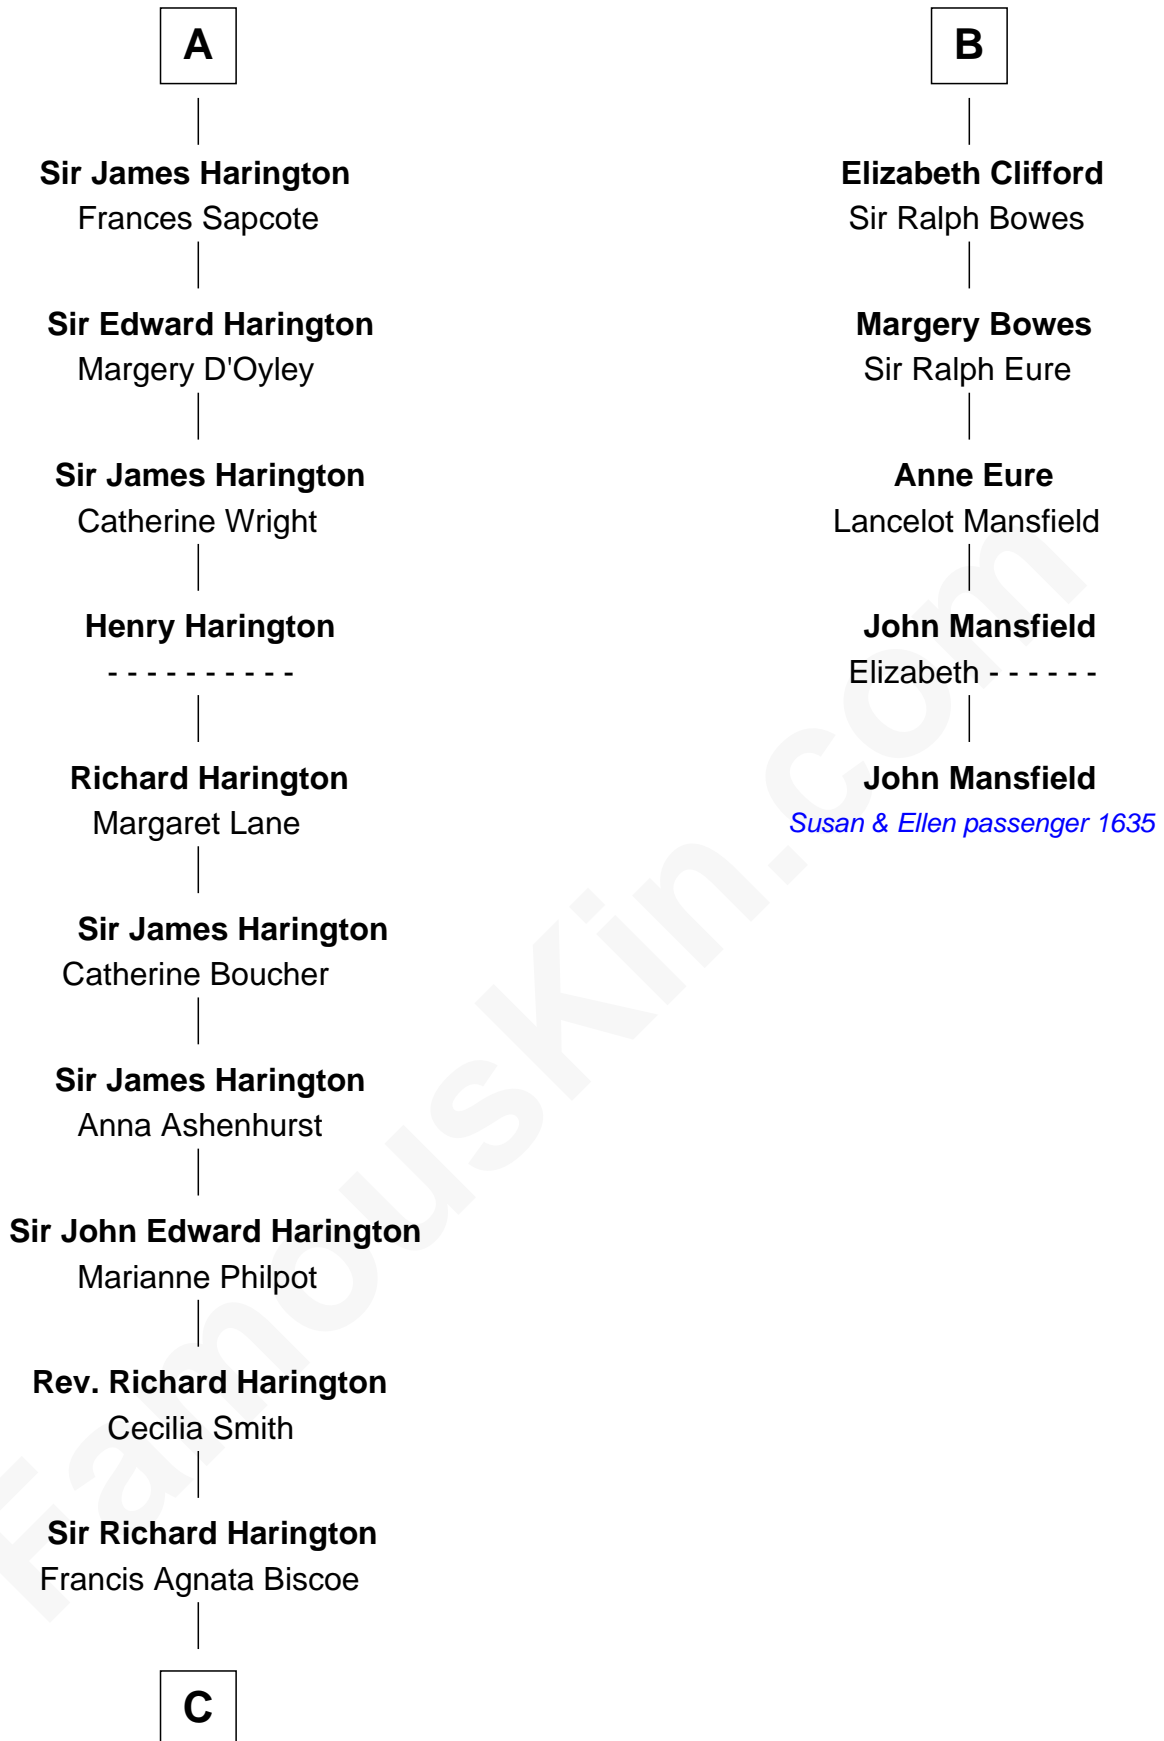

FamousKin.com

Relationship Chart of

Kit Harington

TV Actor - "Game of Thrones"

11th cousin 9 times removed of

John Mansfield

(c1601 - 1674) Susan & Ellen passenger 1635

C

—
Sir Richard Harington

Selina Louisa Grace Dundas

—
John Charles Dundas Harington

Lavender Cecilia Denny

—
Sir David Richard Harington

Deborah Jane Catesby

—
Kit Harington

TV Actor - "Game of Thrones"