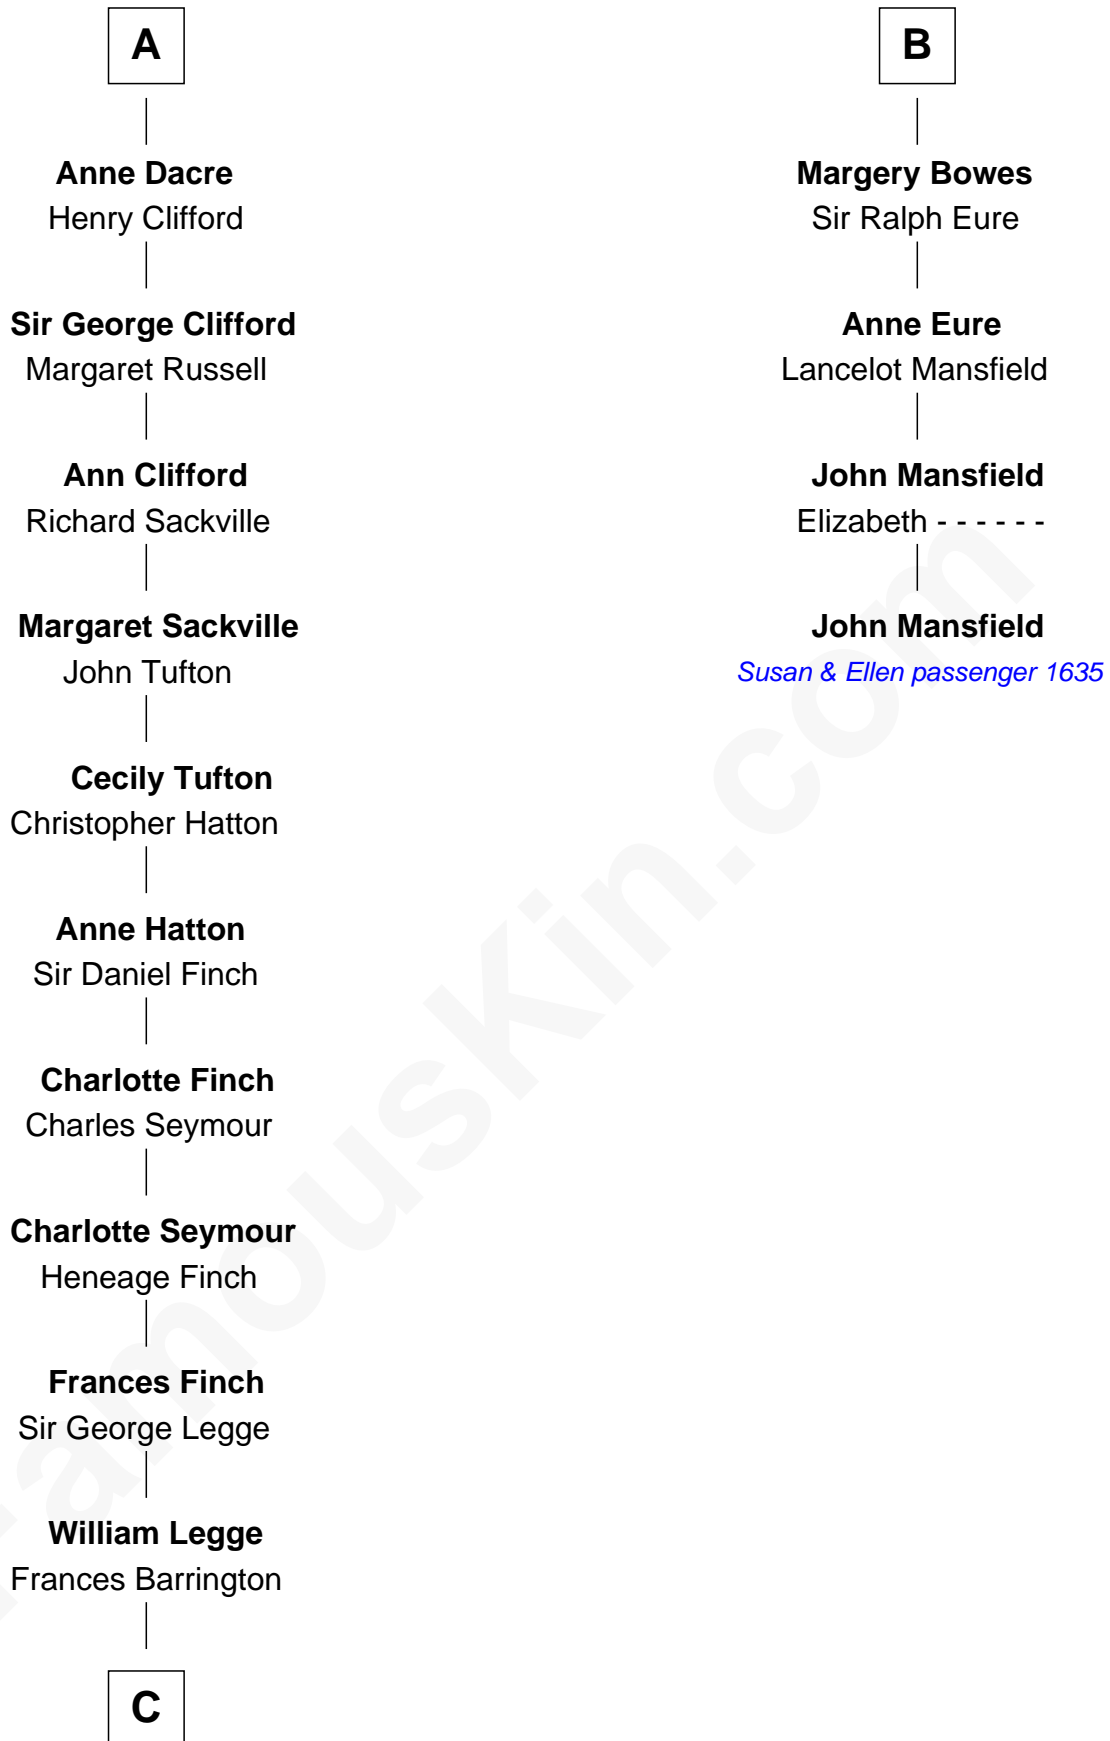

## Relationship Chart of

### Kit Harington

TV Actor - "Game of Thrones"

10th cousin 11 times removed of

**John Mansfield**

(c1601 - 1674) Susan & Ellen passenger 1635

**C**

—  
**Edward Henry Legge**  
Cordelia Twysden Molesworth

—  
**Lois Marjorie Legge**  
Ernest Wriothesley Denny

—  
**Lavender Cecilia Denny**  
John Charles Dundas Harington

—  
**Sir David Richard Harington**  
Deborah Jane Catesby

—  
**Kit Harington**  
*TV Actor - "Game of Thrones"*