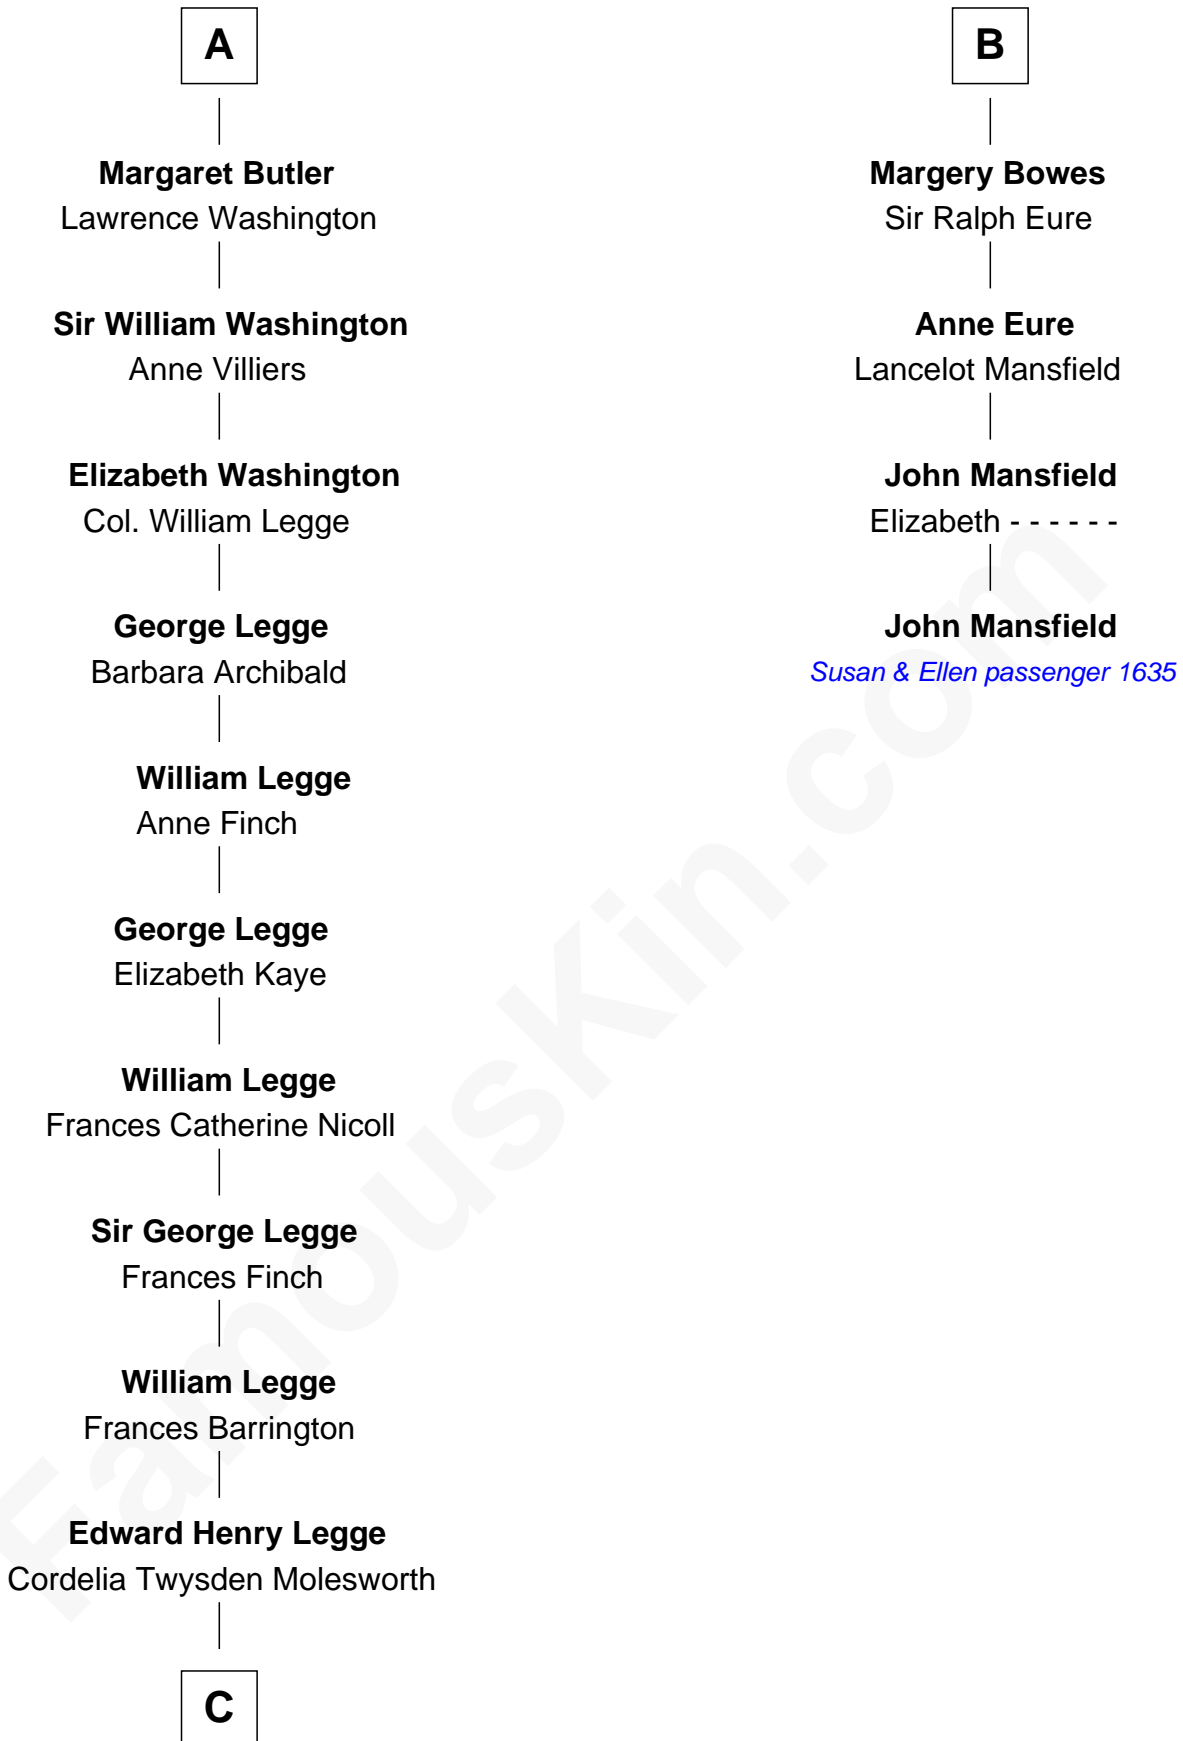

FamousKin.com

Relationship Chart of

Kit Harington

TV Actor - "Game of Thrones"

10th cousin 10 times removed of

John Mansfield

(c1601 - 1674) Susan & Ellen passenger 1635

Sir Maurice de Berkeley

Sir William Bowes

Maud FitzHugh

Sir Ralph Bowes

Margery Conyers

Sir Ralph Bowes

Elizabeth Clifford

B

C