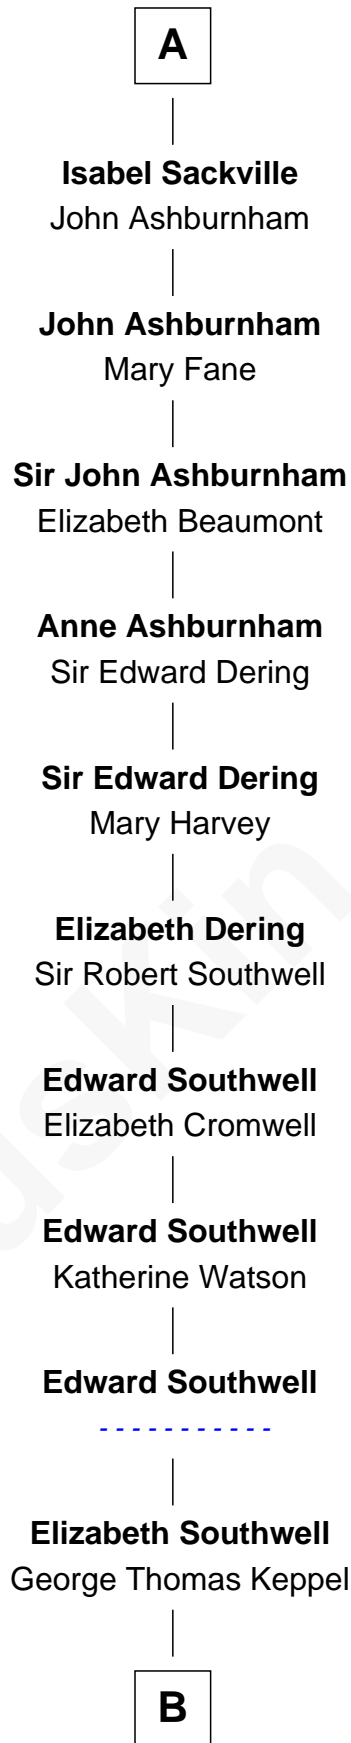

FamousKin.com

Relationship Chart of

Isabel de Aton

20th Great-grandmother of

Camilla Parker Bowles

Queen Consort of the United Kingdom

Isabel de Aton

Sir Roger Darcy

Sir Thomas Butler

Anne Hankeford

Margaret Butler

Sir William Boleyn

Margaret Boleyn

John Sackville

A

B

William Coutts Keppel

Sophia Mary McNab

George Keppel

Alice Frederica Edmonstone

Sonia Rosemary Keppel

Roland Calvert Cubitt

Rosalind Maud Cubitt

Bruce Middleton Hope Shand