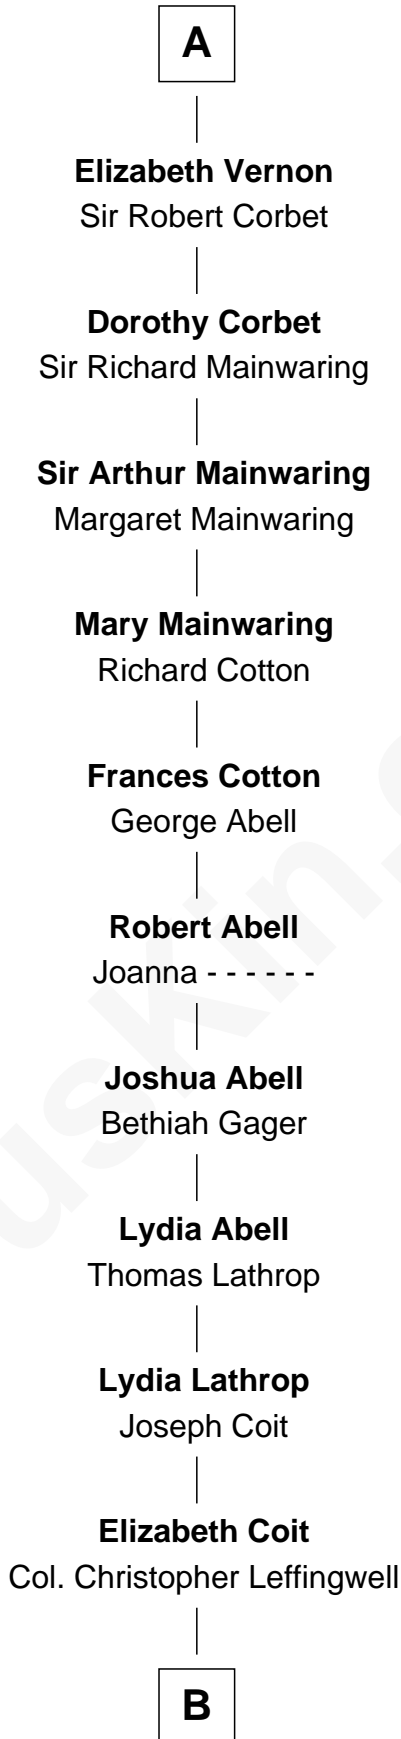

FamousKin.com

Relationship Chart of

William de Aton

20th Great-grandfather of

Allen Dulles

5th Director of the C.I.A.

Sir William de Aton

Isabel de Aton

Joan Beauchamp

Elizabeth Butler

John Talbot

Ann Talbot

Sir Henry Vernon

A

B

—
Joanna Leffingwell

Charles Lathrop

—
Harriet Wadsworth Lathrop

Rev. Miron Winslow

—
Harriet Lathrop Winslow

Rev. John Welsh Dulles

—
Allen Macy Dulles

Edith Foster

—
Allen Dulles