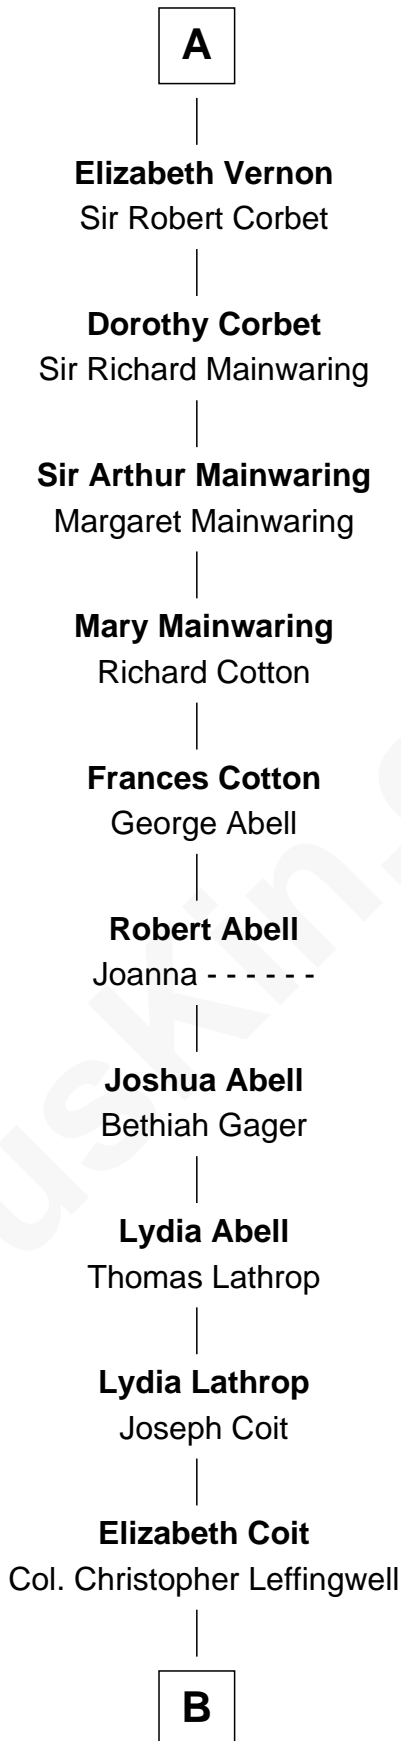

FamousKin.com

Relationship Chart of

William de Aton

20th Great-grandfather of

John Foster Dulles

52nd U.S. Secretary of State

Sir William de Aton

Isabel de Aton

Joan Beauchamp

Elizabeth Butler

John Talbot

Ann Talbot

Sir Henry Vernon

A

B

—
Joanna Leffingwell

Charles Lathrop

—
Harriet Wadsworth Lathrop

Rev. Miron Winslow

—
Harriet Lathrop Winslow

Rev. John Welsh Dulles

—
Allen Macy Dulles

Edith Foster

—
John Foster Dulles