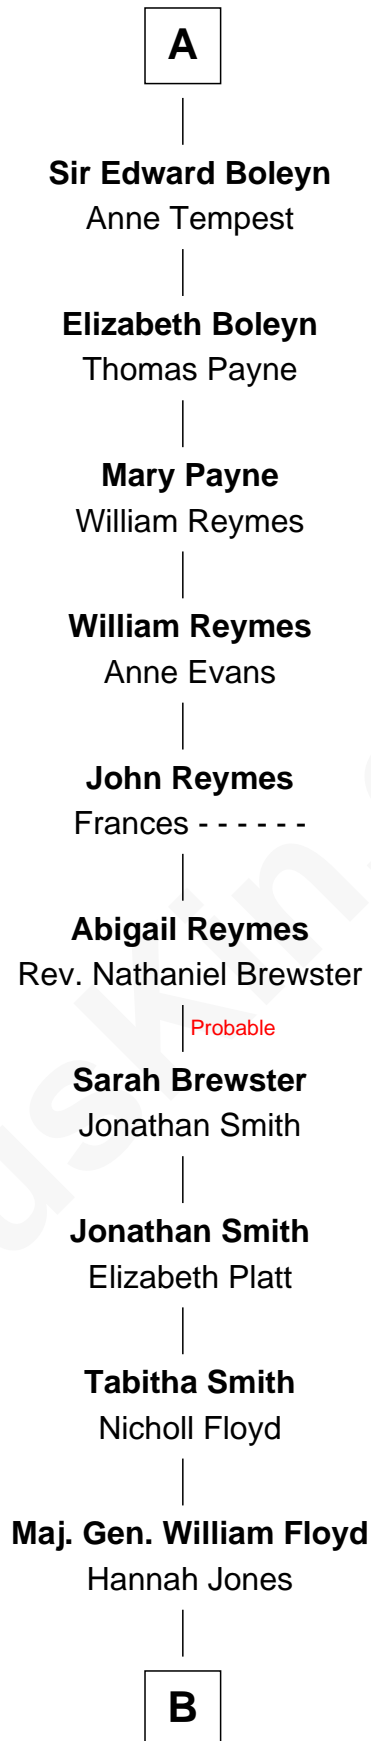

FamousKin.com

Relationship Chart of

William de Aton

21st Great-grandfather of

Bill Weld

68th Governor of Massachusetts

Sir William de Aton

Isabel de Aton

Sir Roger Darcy

Sir John Darcy

Joan de Burgh

Elizabeth Darcy

James le Boteler

James Butler

Anne de Welles

James Butler

Joan Beauchamp

Sir Thomas Butler

Anne Hankeford

Margaret Butler

Sir William Boleyn

A

B

Col. Nicoll Floyd

Phebe Gelston

John Gelston Floyd

Sarah Backus Kirkland

John Gelston Floyd

Julia Floyd DuBois

Cornelia DuBois Floyd

John Treadwell Nichols

Mary Blake Nichols