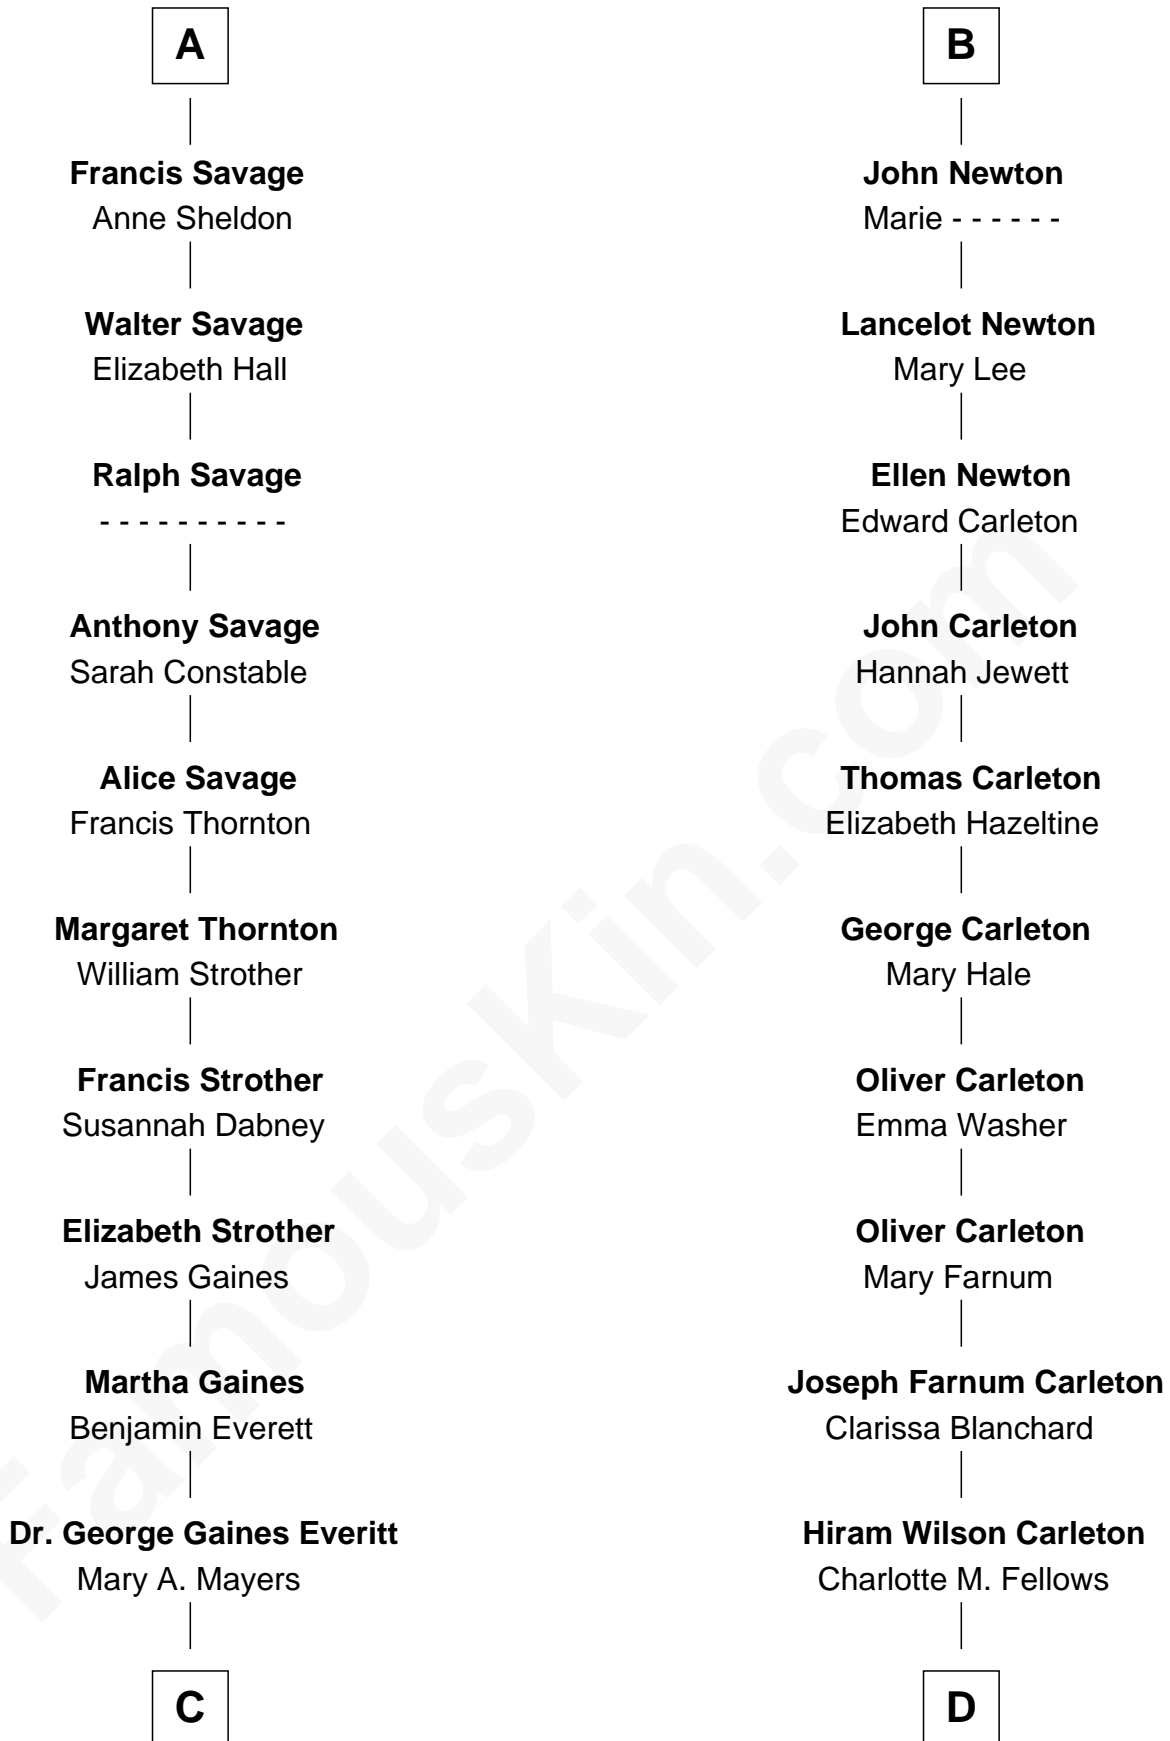

FamousKin.com Relationship Chart of

William H. Macy

TV and Movie Actor

20th cousin of

Mickey Rourke

Movie Actor

Edmund Fitzalan

Alice de Warenne

Richard Fitzalan
Eleanor Plantagenet

Sir Richard Fitzalan
Elizabeth de Bohun

Elizabeth Fitzalan
Sir Robert Goushill

Joan Goushill
Sir Thomas Stanley

Katherine Stanley
Sir John Savage

Sir Christopher Savage
Anne Stanley

Sir Christopher Savage
Anne Lygon

A

Aline Fitzalan

Sir Roger le Strange

Lucy le Strange
Sir William Willoughby

Margery Willoughby
Sir William FitzHugh

Lora FitzHugh
Sir John Constable

Isabel Constable
Stephen de Thorpe

Margaret Thorpe
John Newton

John Newton
Margaret Grimston

B

C

Horace Benjamin Everitt
Martha Leticia Roberts

Mary Lois Everitt
Clement Overstreet

Lois Elizabeth Overstreet
William Hall Macy

William H. Macy
TV and Movie Actor