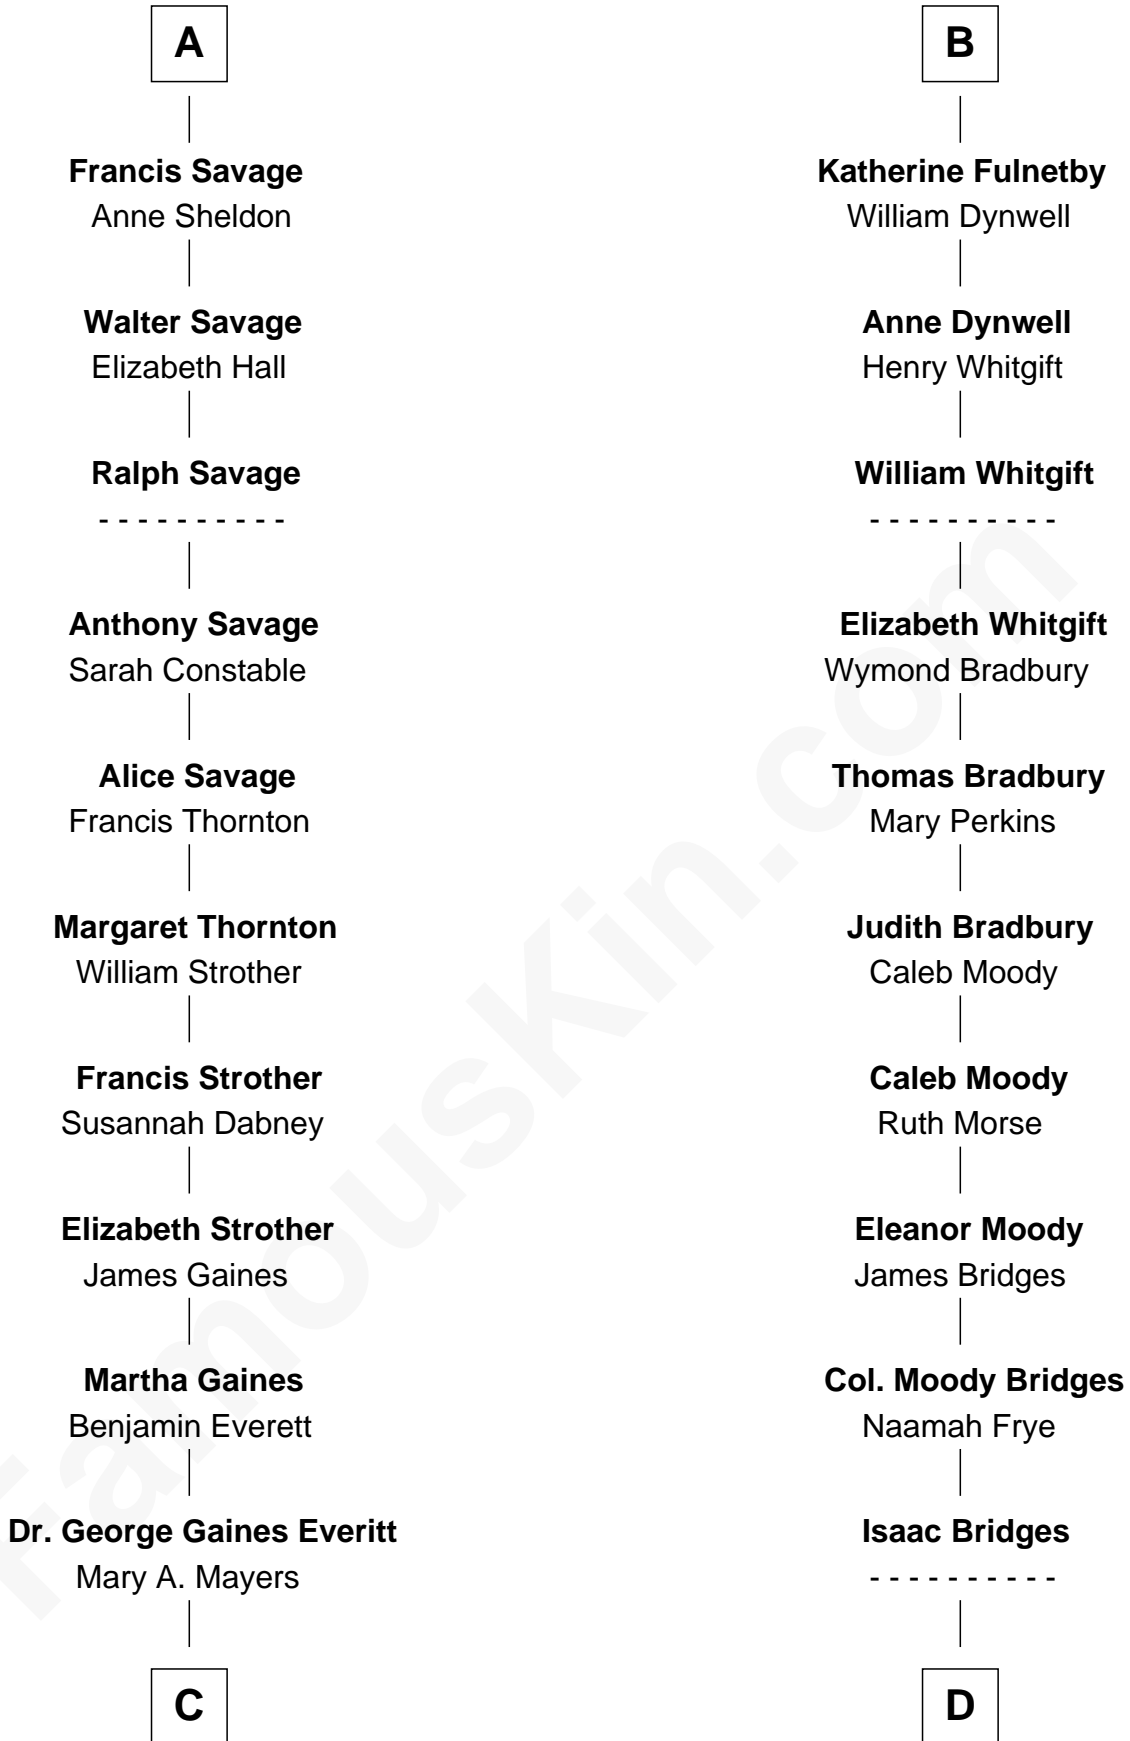

# FamousKin.com Relationship Chart of

**William H. Macy**

*TV and Movie Actor*

20th cousin 1 time removed of

**Owen Brewster**

*54th Governor of Maine*

**Henry Plantagenet**

Maud de Chaworth

John de Mowbray

**John de Mowbray**

Elizabeth de Segrave

**Eleanor de Mowbray**

John de Welles

**Eudo de Welles**

Maud de Greystoke

**Sir Lionel de Welles**

Joan de Waterton

**Margaret de Welles**

Sir Thomas Dymoke

**Jane Dymoke**

John Fulnetby

**B**

**C**

**Horace Benjamin Everitt**

Martha Leticia Roberts

**Mary Lois Everitt**

Clement Overstreet

**Lois Elizabeth Overstreet**

William Hall Macy

**William H. Macy**

*TV and Movie Actor*

**D**