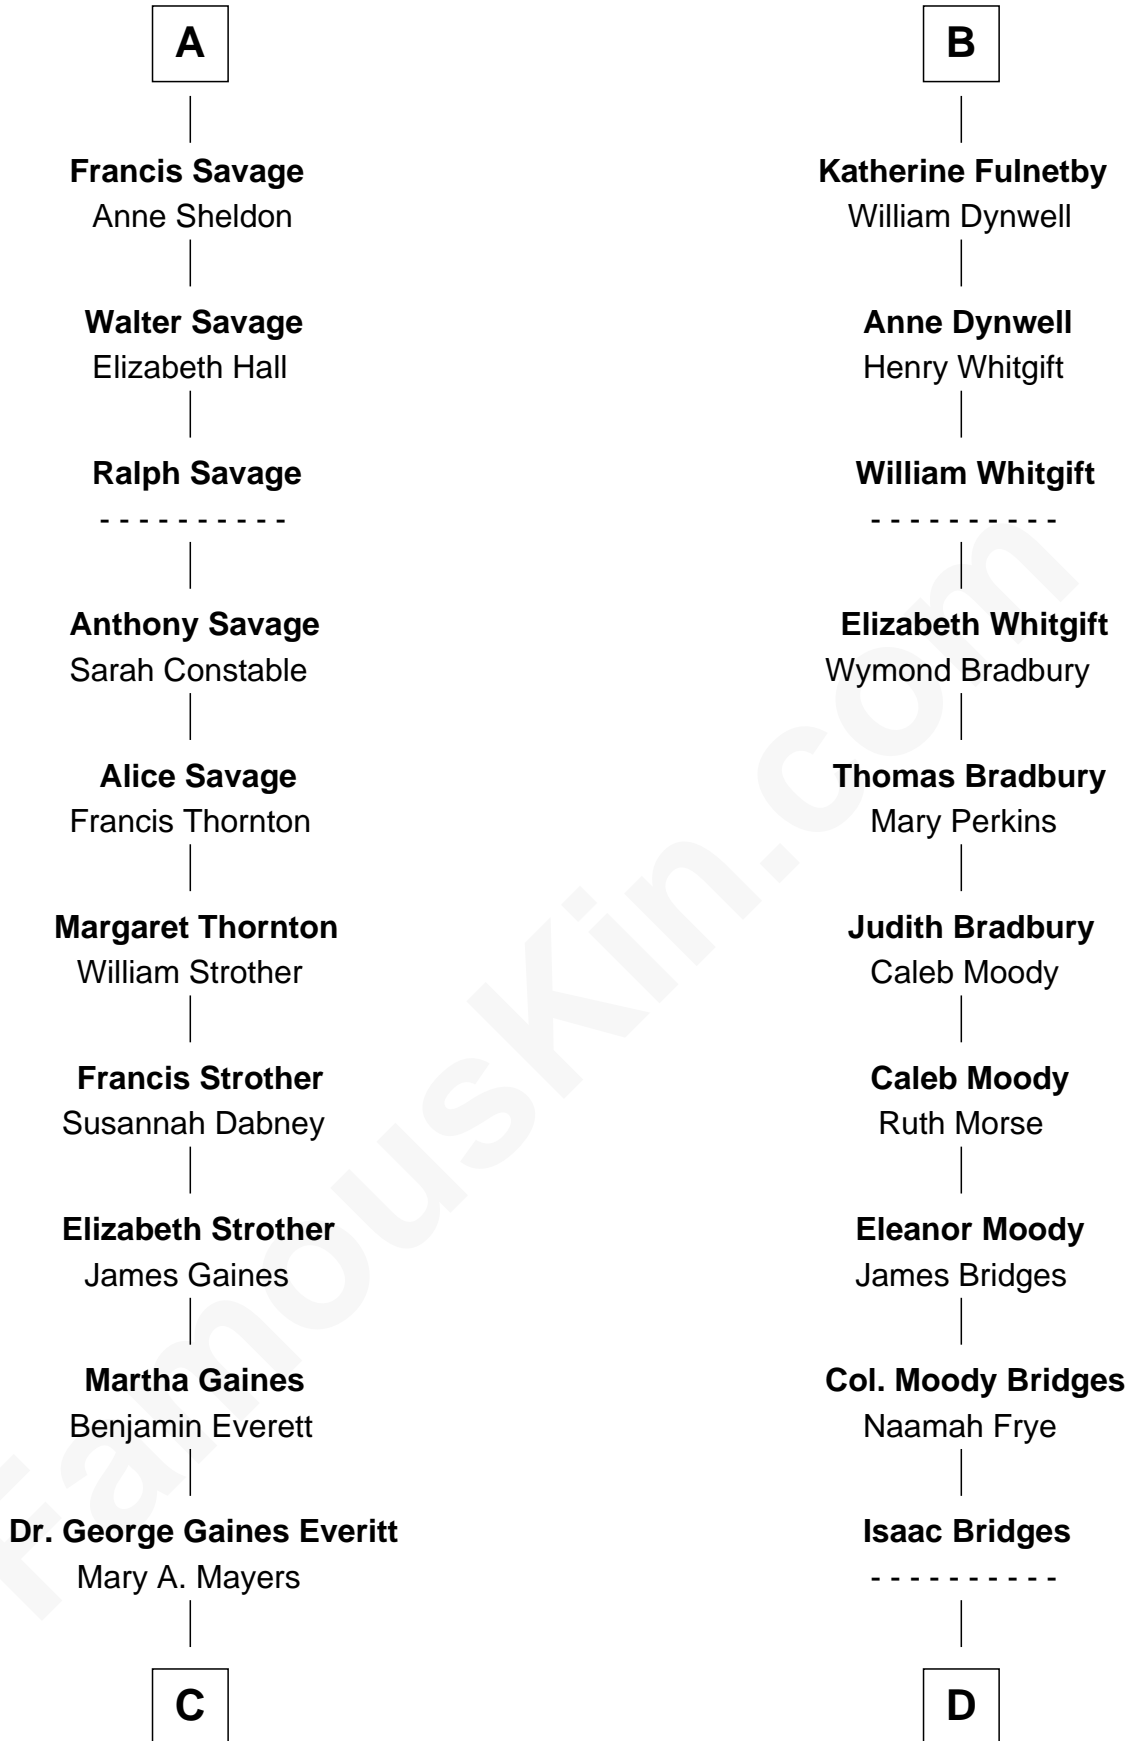

FamousKin.com Relationship Chart of

William H. Macy

TV and Movie Actor

20th cousin 1 time removed of

Owen Brewster

54th Governor of Maine

Bartholomew de Badlesmere

Margaret de Clare

Katherine Stanley

Sir John Savage

Sir Christopher Savage

Anne Stanley

Sir Christopher Savage

Anne Lygon

A

Margery de Badlesmere

Sir William de Ros

Maud de Roos

John de Welles

John de Welles

Eleanor de Mowbray

Eudo de Welles

Maud de Greystoke

Sir Lionel de Welles

Joan de Waterton

Margaret de Welles

Sir Thomas Dymoke

Jane Dymoke

John Fulnetby

B

C

Horace Benjamin Everitt